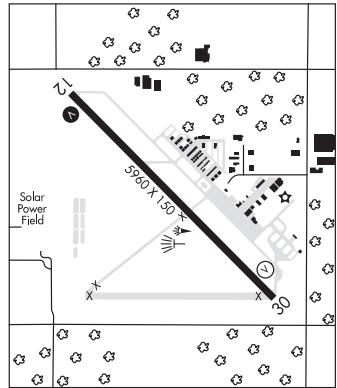

COMMUNICATIONS: CTAF/UNICOM 122.8

TULE RCO 122.1R 116.25T (RANCHO MURIETA RADIO)

® **BAKERSFIELD APP/DEP CON** 120.5 (1400-0700Z†)

L.A. CENTER APP/DEP CON 127.1 (0700-1400Z†)

RADIO AIDS TO NAVIGATION: NOTAM FILE PTV.

TULE (VL) (DH) VOR/DME 116.25 TTE Chan 109(Y) N35°54.78' W119°01.25' 328° 7.3 NM to fld. 580/16E.

DME unusable:

044°-065° byd 38 NM

POSO-KERN CO (See FAMOSO on page 155)

QUINCY

GANSNER FLD (201) 1 N UTC-8(-7DT) N39°56.64' W120°56.72'