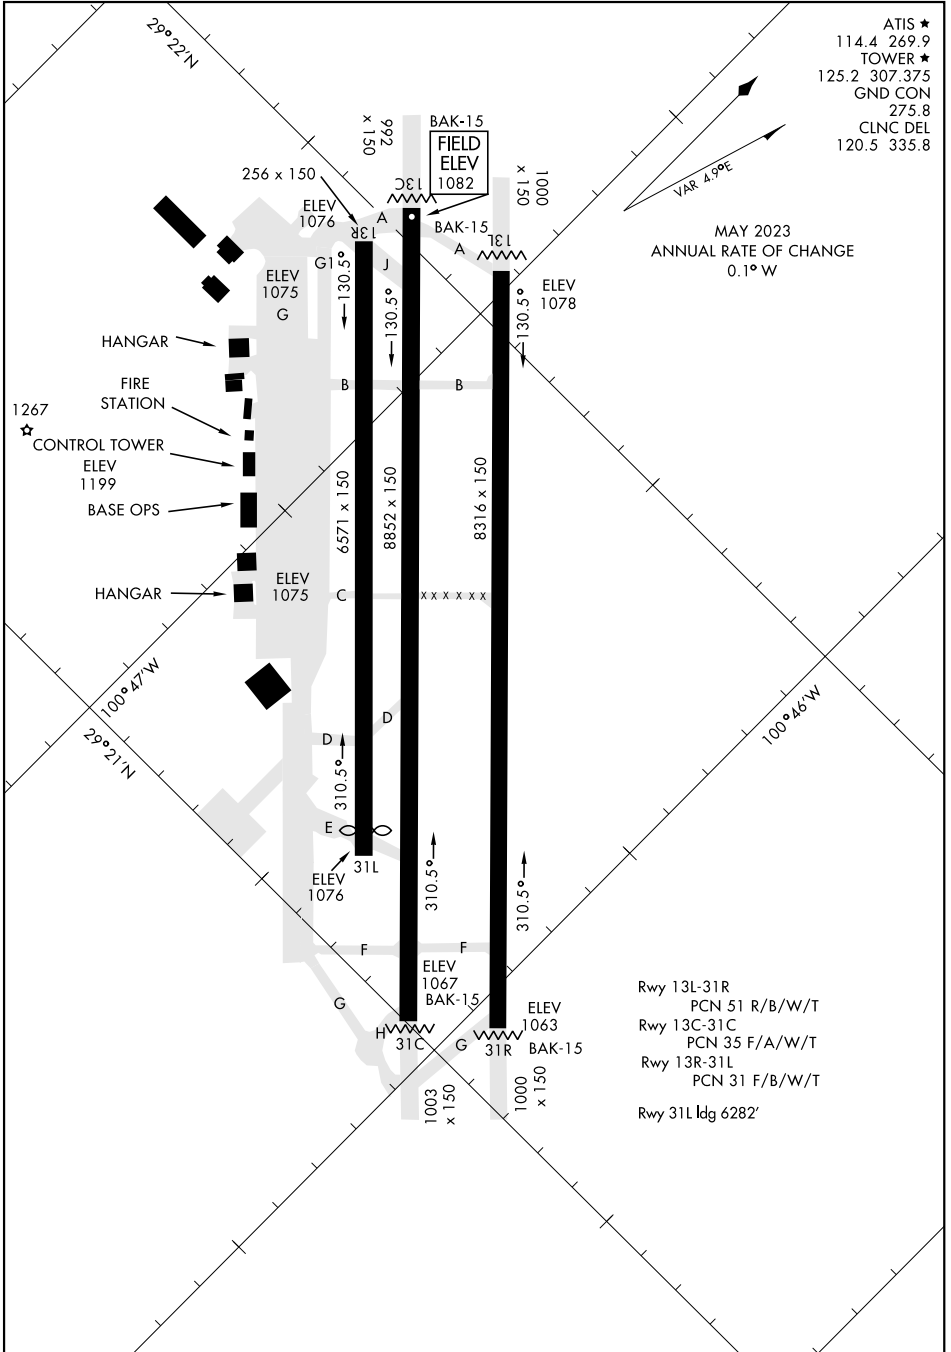

# AIRPORT DIAGRAM

AL-111 [USAF]

LAUGHLIN AFB (KDLF)

DEL RIO, TEXAS

- ATIS ★ 114.4 269.9
- TOWER ★ 125.2 307.375
- GND CON 275.8
- CLNC DEL 120.5 335.8

MAY 2023  
ANNUAL RATE OF CHANGE  
0.1° W

SC-3, 30 NOV 2023 to 28 DEC 2023

SC-3, 30 NOV 2023 to 28 DEC 2023

# AIRPORT DIAGRAM

DEL RIO, TEXAS

LAUGHLIN AFB (KDLF)