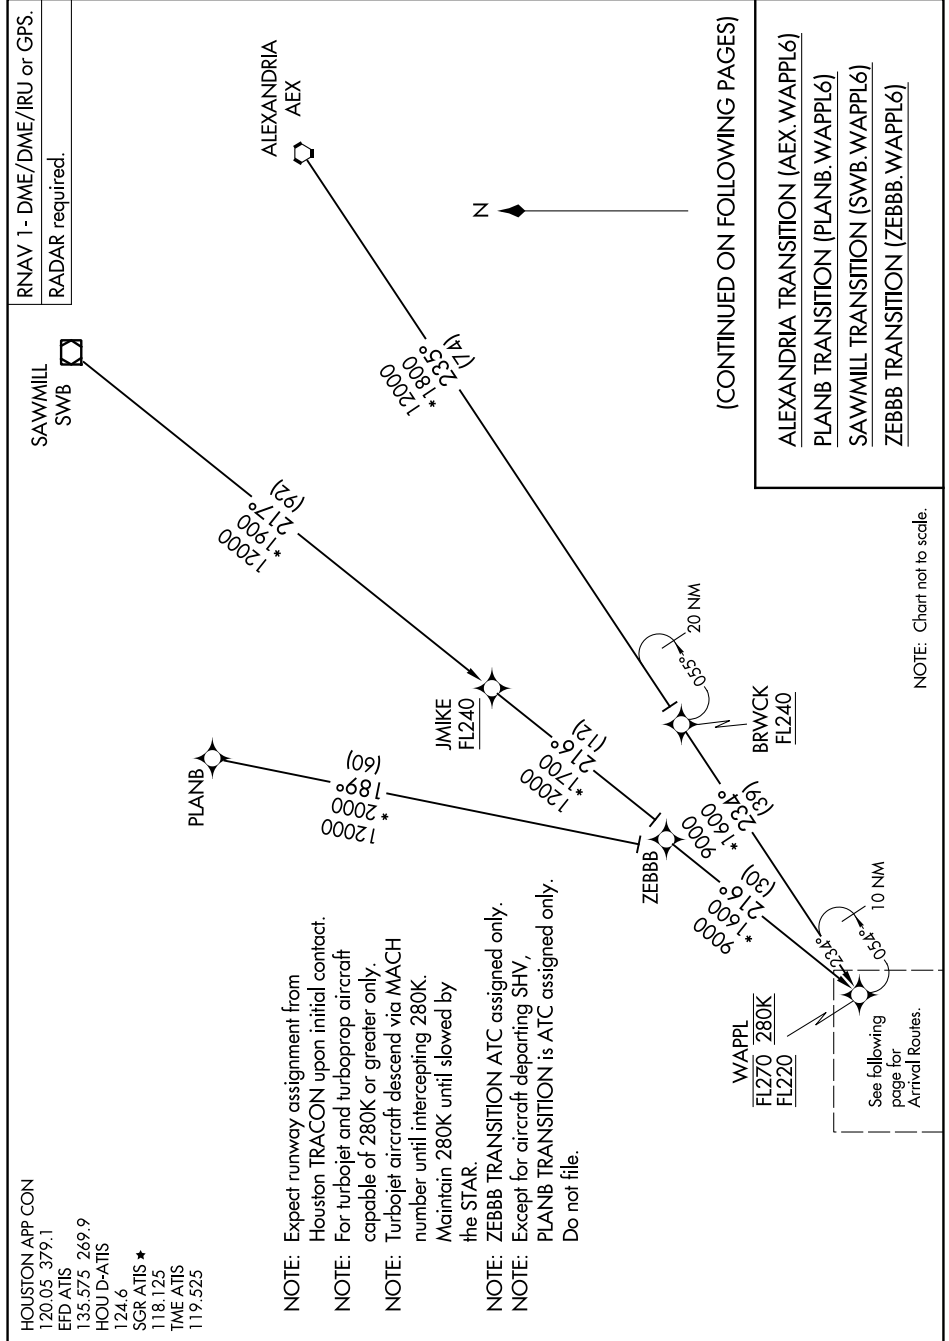

WAPPL SIX ARRIVAL (RNAV) Transition Routes

HOUSTON, TEXAS

SC-5, 30 NOV 2023 to 28 DEC 2023

WAPPL SIX ARRIVAL (RNAV) Transition Routes

HOUSTON, TEXAS

SC-5, 30 NOV 2023 to 28 DEC 2023