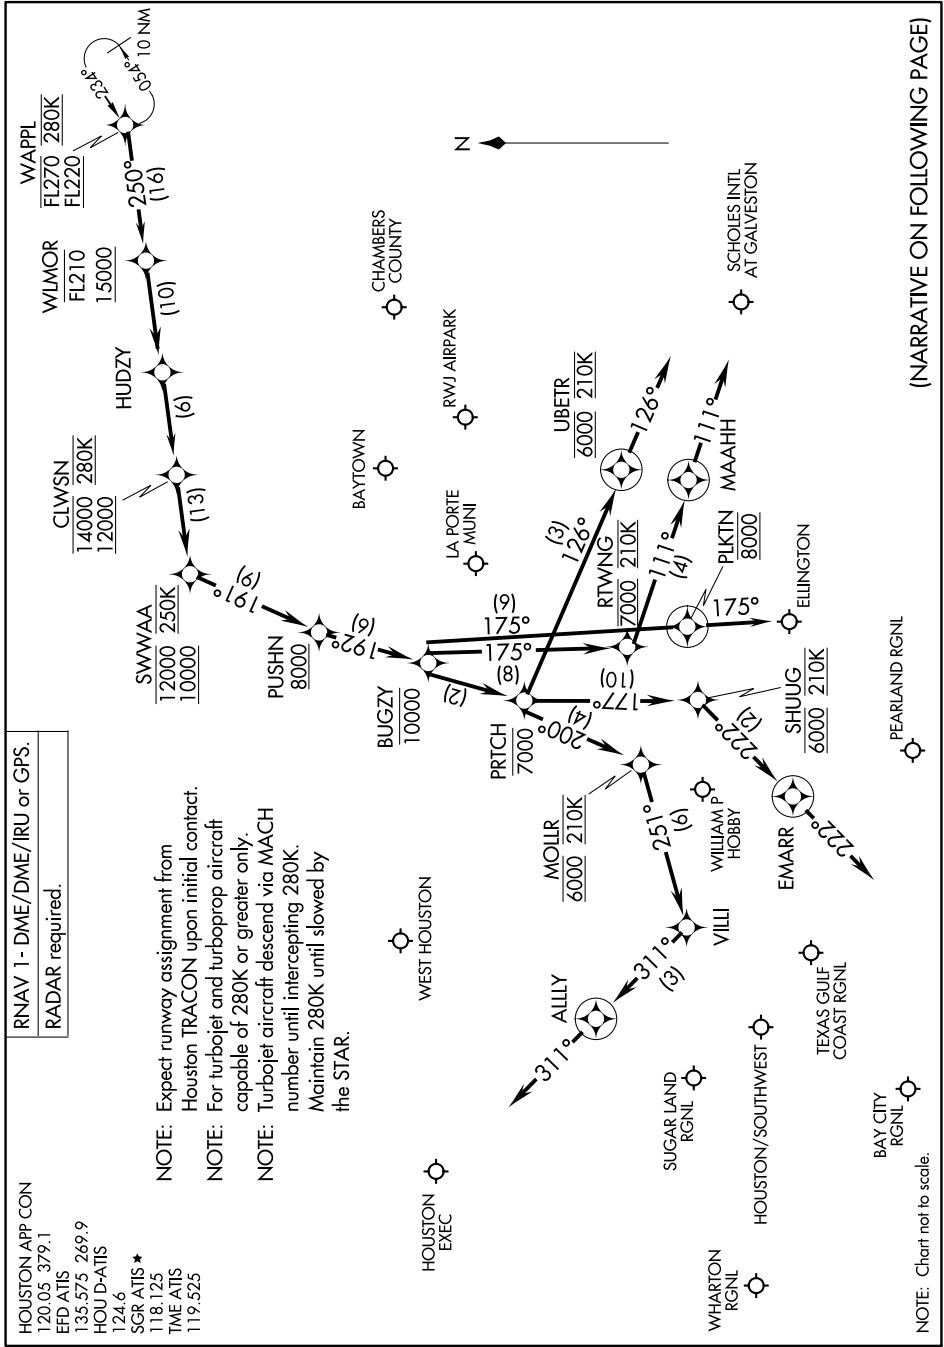

WAPPL SIX ARRIVAL (RNAV) Arrival Routes

HOUSTON, TEXAS

SC-5, 30 NOV 2023 to 28 DEC 2023

(NARRATIVE ON FOLLOWING PAGE)

SC-5, 30 NOV 2023 to 28 DEC 2023

WAPPL SIX ARRIVAL (RNAV) Arrival Routes

HOUSTON, TEXAS

NOTE: Chart not to scale.