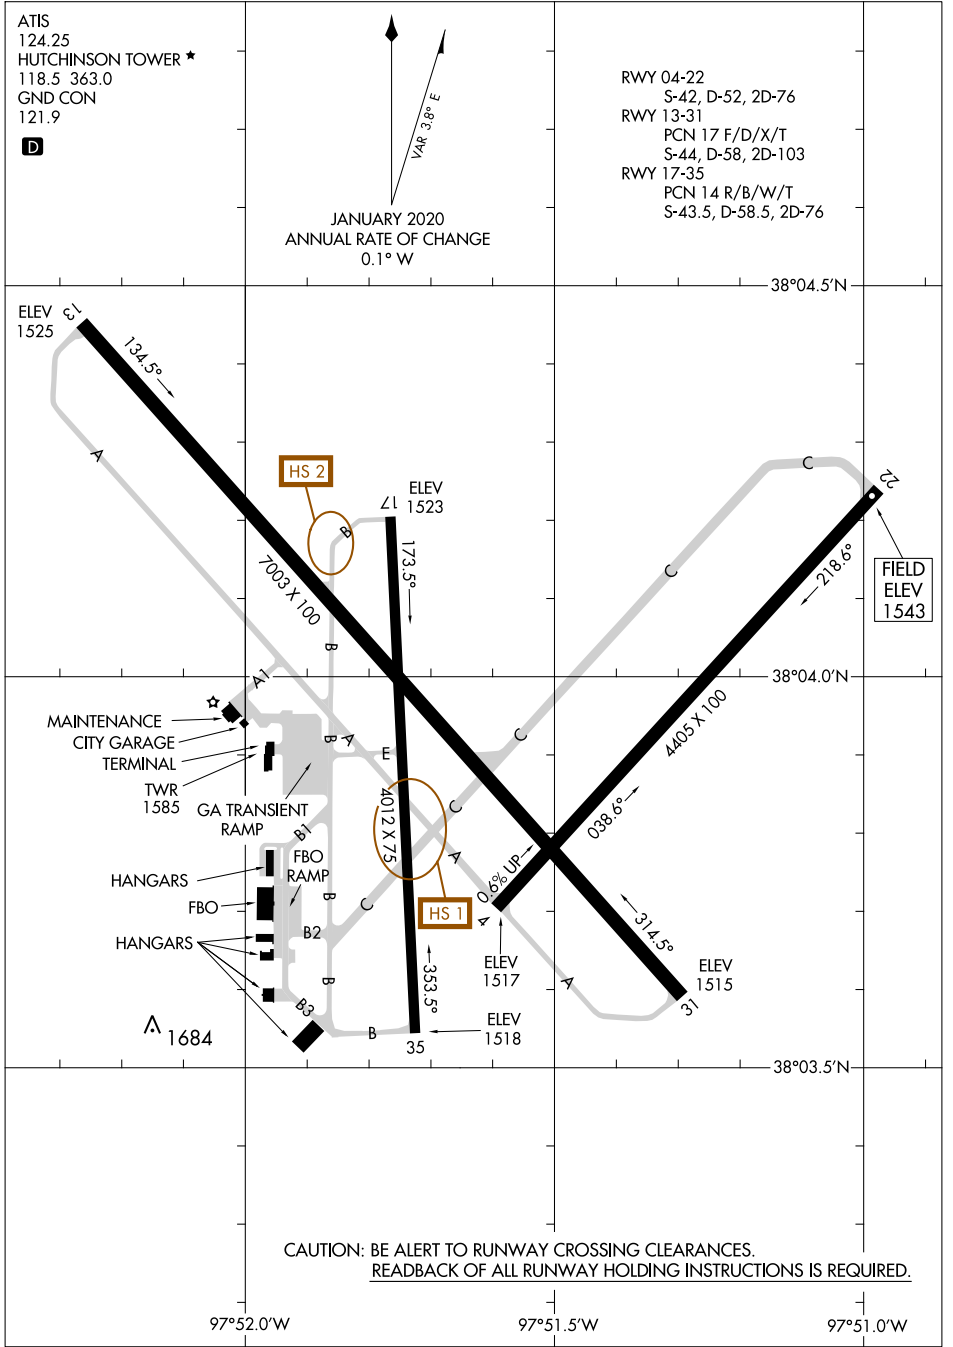

AIRPORT DIAGRAM

HUTCHINSON RGNL (HUT)
HUTCHINSON, KANSAS

AL-200 (FAA)

ATIS
124.25
HUTCHINSON TOWER ★
118.5 363.0
GND CON
121.9

RWY 04-22
S-42, D-52, 2D-76
RWY 13-31
PCN 17 F/D/X/T
S-44, D-58, 2D-103
RWY 17-35
PCN 14 R/B/W/T
S-43.5, D-58.5, 2D-76

NC-2, 30 NOV 2023 to 28 DEC 2023

NC-2, 30 NOV 2023 to 28 DEC 2023

CAUTION: BE ALERT TO RUNWAY CROSSING CLEARANCES.
READBACK OF ALL RUNWAY HOLDING INSTRUCTIONS IS REQUIRED.