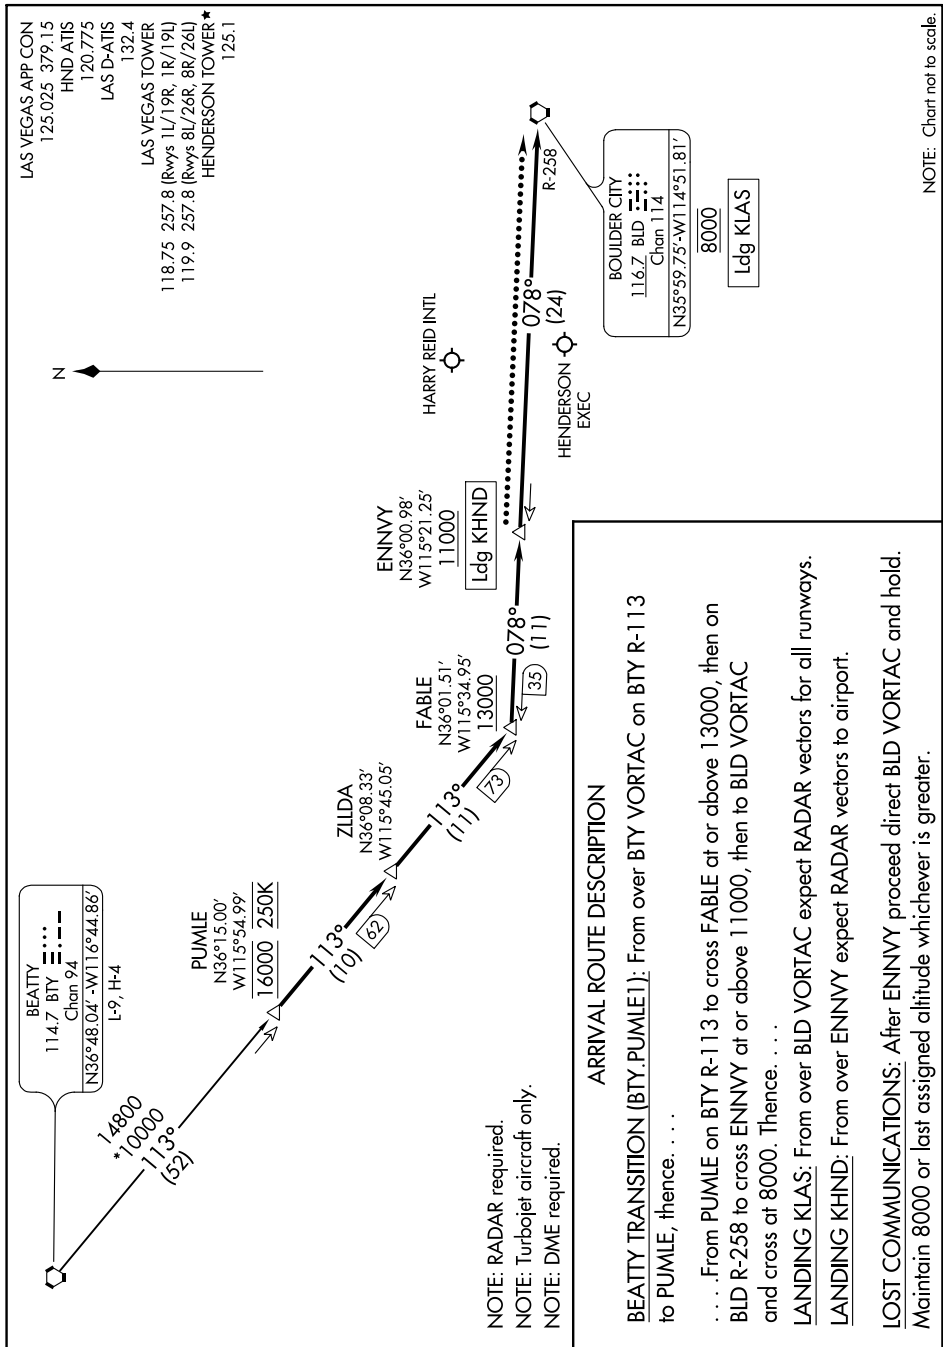

PUMLE ONE ARRIVAL

AL-662 (FAA)

LAS VEGAS, NEVADA

SW-4, 30 NOV 2023 to 28 DEC 2023

NOTE: Chart not to scale.

SW-4, 30 NOV 2023 to 28 DEC 2023

PUMLE ONE ARRIVAL

LAS VEGAS, NEVADA