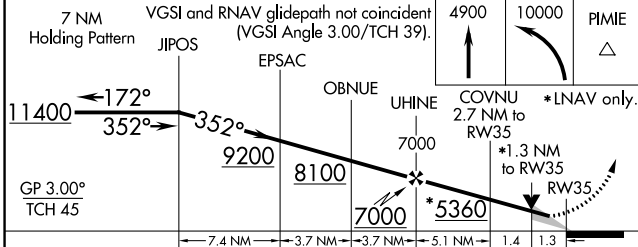

V DME/DME RNP-0.3 NA. Circling NA east of Rwy 17-35. Night Landing: Rwy 10, 28 NA.
A MISSED APPROACH: Climb to 4900 then climbing left turn to 10000 direct PIMIE and hold, continue climb-in-hold to 10000.
3 -15°C

ASOS 135.275	SALT LAKE CENTER 127.7 354.125	UNICOM 122.8 (CTAF) 0
------------------------	--	---------------------------------

Procedure NA for arrivals on OGD VORTAC airway radials 302 CW 068°.

ELEV 4457	D TDZE 4457
-----------	--------------------

CATEGORY	A	B	C	D
LPV DA	4677-3/4 220 (300-3/4)			
RNAV MDA	4920-1	463 (500-1)	4920-1 3/8	463 (500-1 3/8)
C CIRCLING	4920-1 463 (500-1)	4940-1 483 (500-1)	4940-1 1/2 483 (500-1 1/2)	5060-2 603 (700-2)

SW-4, 30 NOV 2023 to 28 DEC 2023