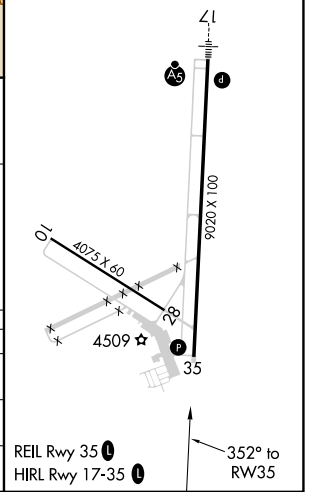

V DME/DME RNP-0.3 NA. Circling NA east of Rwy 17-35. Night Landing: Rwy 10, 28 NA.
A MISSED APPROACH: Climb to 4900 then climbing left turn to 10000 direct PIMIE and hold, continue climb-in-hold to 10000.
3 -15°C

ASOS 135.275	SALT LAKE CENTER 127.7 354.125	UNICOM 122.8 (CTAF) 0
------------------------	--	---------------------------------

Procedure NA for arrivals on OGD VORTAC airway radials 302 CW 068°.

ELEV 4457	D TDZE 4457
-----------	--------------------

CATEGORY	A	B	C	D
LPV DA	4677-3/4 220 (300-3/4)			
RNAV MDA	4920-1	463 (500-1)	4920-1 3/8	463 (500-1 3/8)
C CIRCLING	4920-1 463 (500-1)	4940-1 483 (500-1)	4940-1 1/2 483 (500-1 1/2)	5060-2 603 (700-2)

SW-4, 30 NOV 2023 to 28 DEC 2023