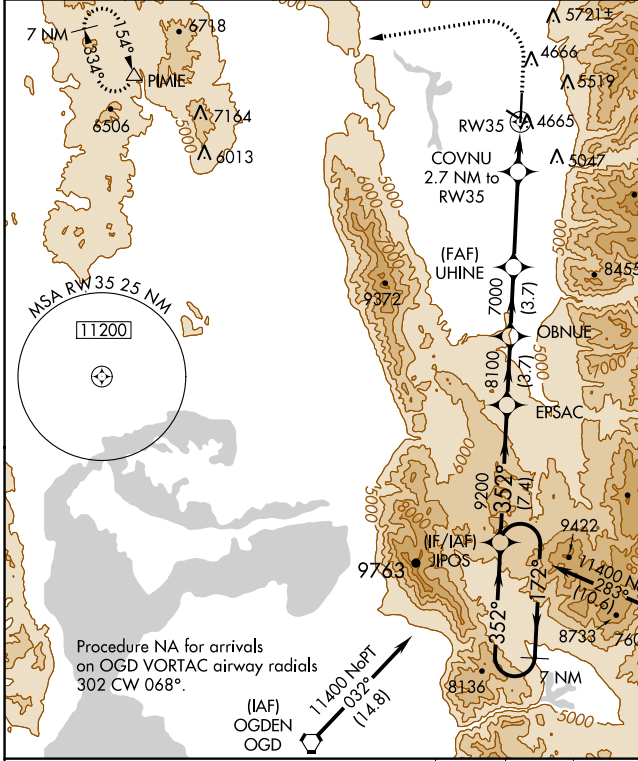

WAAS CH 57900 W35A	APP CRS 352°	Rwy ldg TDZE Apt Elev	9020 4457 4457
--------------------------	-----------------	-----------------------------	----------------------

RNAV (GPS) RWY 35

LOGAN-CACHE (LGU)

V DME/DME RNP-0.3 NA. Circling NA east of Rwy 17-35. Night Landing: Rwy 10, 28 NA.
A MISSED APPROACH: Climb to 4900 then climbing left turn to 10000 direct PIMIE and hold, continue climb-in-hold to 10000.
3 -15°C

ASOS 135.275	SALT LAKE CENTER 127.7 354.125	UNICOM 122.8 (CTAF) 0
------------------------	--	---------------------------------

Procedure NA for arrivals on OGD VORTAC airway radials 302 CW 068°.

ELEV 4457	D TDZE 4457
-----------	--------------------

SW-4, 30 NOV 2023 to 28 DEC 2023