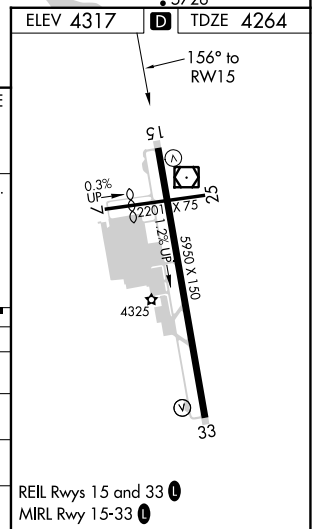

WAAS CH 45604 W15A	APP CRS 156°	Rwy Idg 5950 TDZE 4264 Apt Elev 4317
--	------------------------	---

RNAV (GPS) RWY 15

PAGE MUNI (PGA)

▼ For uncompensated Baro-VNAV systems, LNAV/VNAV NA below -23°C (-9°F) or above 41°C (105°F).
DME/DME RNP-0.3 NA. Circling NA to Rwy 7-25

MISSED APPROACH: Climb to 9000 direct FAPOV and via 155° track to AROGE and hold, continue climb-in-hold to 9000.

ASOS 120.625	DENVER CENTER 127.55 256.875	UNICOM 122.8 (CTAF) 0
------------------------	--	---------------------------------

CATEGORY	A	B	C	D
LPV DA		4599-1¼	335 (300-1¼)	
LNAV/VNAV DA		4670-1½	406 (400-1½)	
LNAV MDA	4860-1	596 (600-1)	4860-1½ 596 (600-1½)	4860-1¾ 596 (600-1¾)
CIRCLING	4860-1 543 (600-1)	4880-1 563 (600-1)	5080-2¼ 763 (800-2¼)	5360-3 1043 (1100-3)