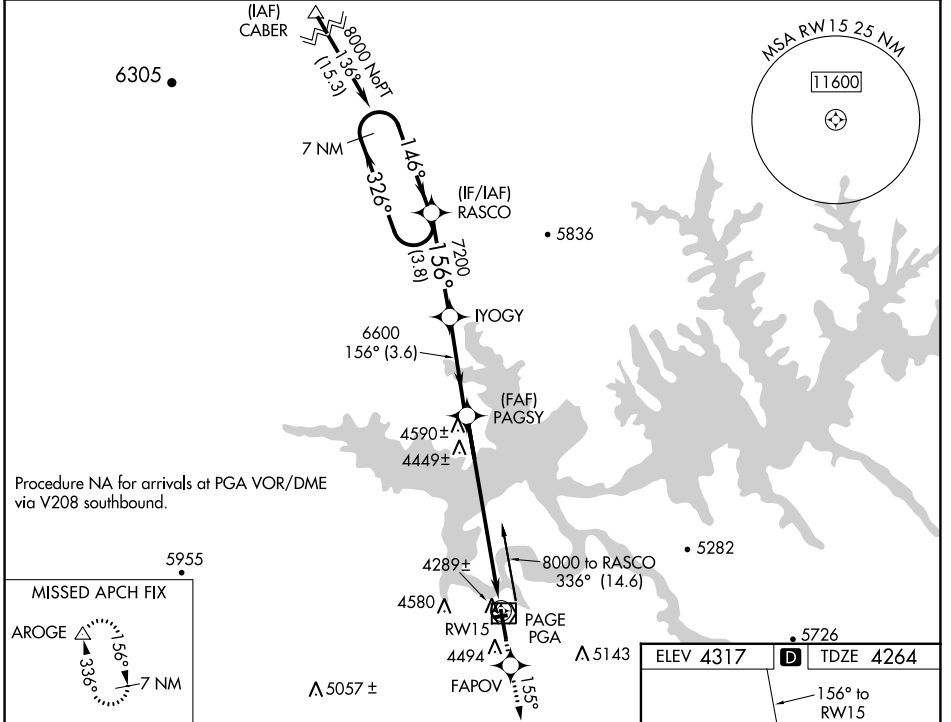

WAAS CH 45604 W15A	APP CRS 156°	Rwy Idg 5950 TDZE 4264 Apt Elev 4317
--	------------------------	---

RNAV (GPS) RWY 15

PAGE MUNI (PGA)

▼ For uncompensated Baro-VNAV systems, LNAV/VNAV NA below -23°C (-9°F) or above 41°C (105°F).
DME/DME RNP-0.3 NA. Circling NA to Rwy 7-25

MISSED APPROACH: Climb to 9000 direct FAPOV and via 155° track to AROGE and hold, continue climb-in-hold to 9000.

ASOS 120.625	DENVER CENTER 127.55 256.875	UNICOM 122.8 (CTAF) 0
------------------------	--	---------------------------------

CATEGORY	A	B	C	D
LPV DA		4599-1¼	335 (300-1¼)	
LNAV/VNAV DA		4670-1½	406 (400-1½)	
LNAV MDA	4860-1	596 (600-1)	4860-1½ 596 (600-1½)	4860-1¾ 596 (600-1¾)
CIRCLING	4860-1 543 (600-1)	4880-1 563 (600-1)	5080-2¼ 763 (800-2¼)	5360-3 1043 (1100-3)

SW-4, 30 NOV 2023 to 28 DEC 2023

SW-4, 30 NOV 2023 to 28 DEC 2023