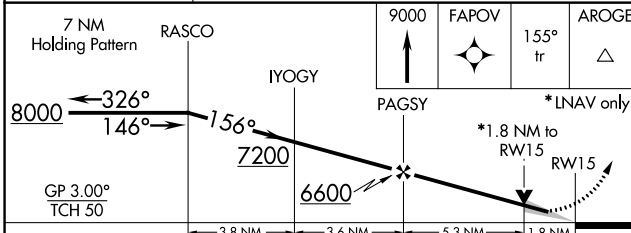

WAAS CH 45604 W15A	APP CRS 156°	Rwy Idg 5950 TDZE 4264 Apt Elev 4317
--	------------------------	---

RNAV (GPS) RWY 15

PAGE MUNI (PGA)

▼ For uncompensated Baro-VNAV systems, LNAV/VNAV NA below -23°C (-9°F) or above 41°C (105°F).
DME/DME RNP-0.3 NA. Circling NA to Rwy 7-25

MISSED APPROACH: Climb to 9000 direct FAPOV and via 155° track to AROGE and hold, continue climb-in-hold to 9000.

ASOS 120.625	DENVER CENTER 127.55 256.875	UNICOM 122.8 (CTAF) 0
------------------------	--	---------------------------------