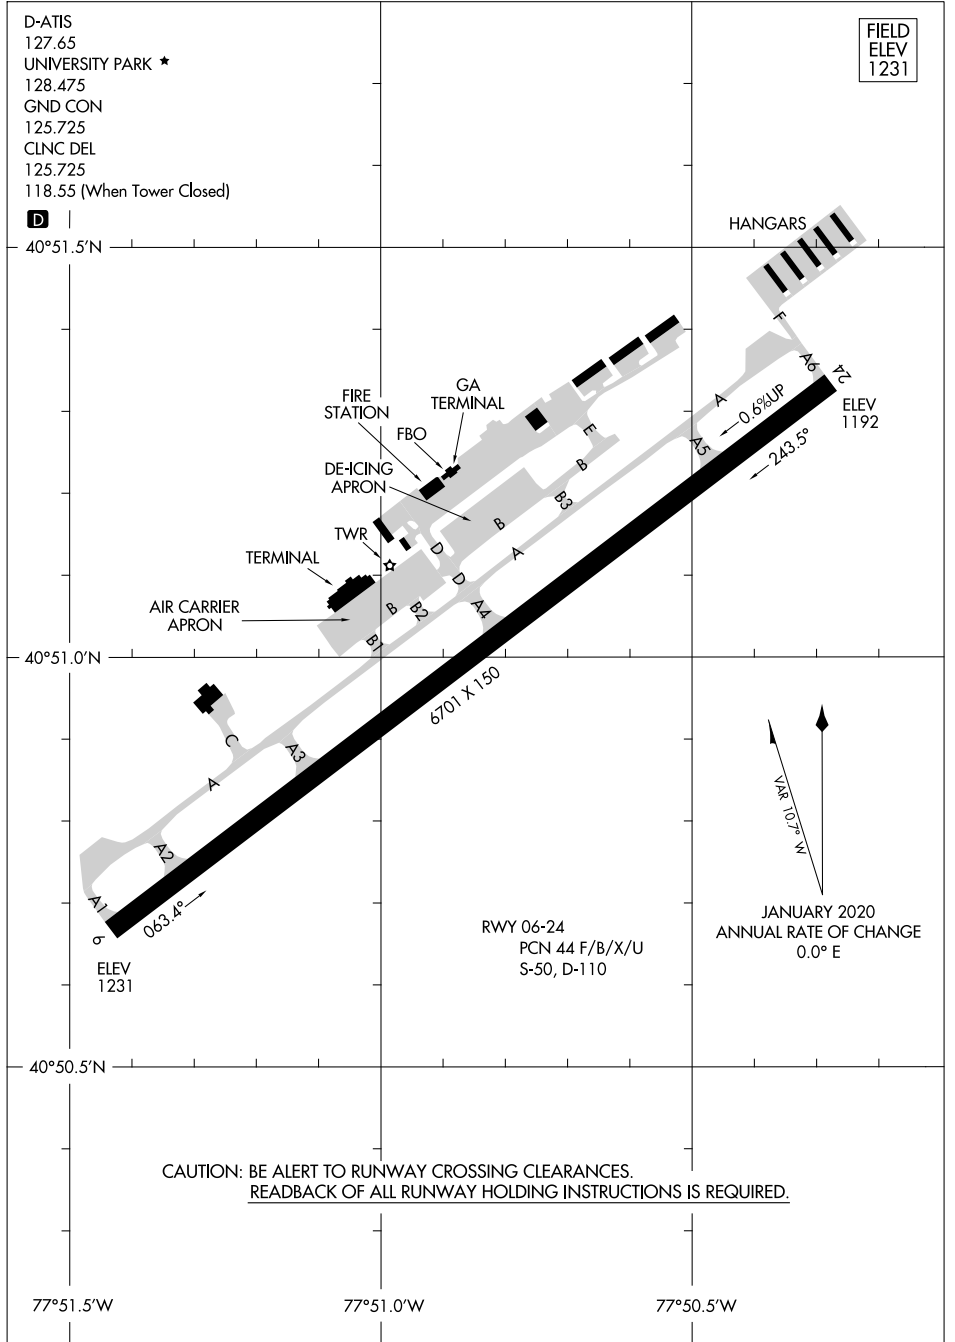

AIRPORT DIAGRAM

AL-5240 (FAA)

STATE COLLEGE RGNL (UNV)
STATE COLLEGE, PENNSYLVANIA

NE-4, 30 NOV 2023 to 28 DEC 2023

NE-4, 30 NOV 2023 to 28 DEC 2023

AIRPORT DIAGRAM

STATE COLLEGE, PENNSYLVANIA
STATE COLLEGE RGNL (UNV)