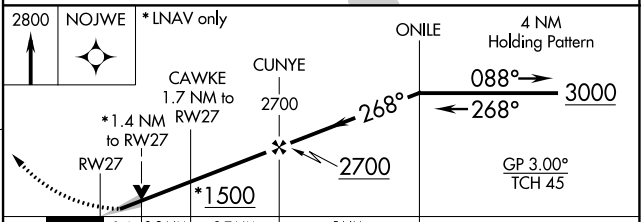

CATEGORY	A	B	C	D
LPV DA		1184-7/8	259 (300-7/8)	
LNAV/VNAV DA		1198-7/8	273 (300-7/8)	
LNAV MDA		1300-1	375 (400-1)	
CIRCLING	1340-1 414 (500-1)	1380-1 454 (500-1)	1500-1½ 574 (600-1½)	1580-2 654 (700-2)

REIL Rwy 9 and 27 **0**
HIRL Rwy 9-27 **0**