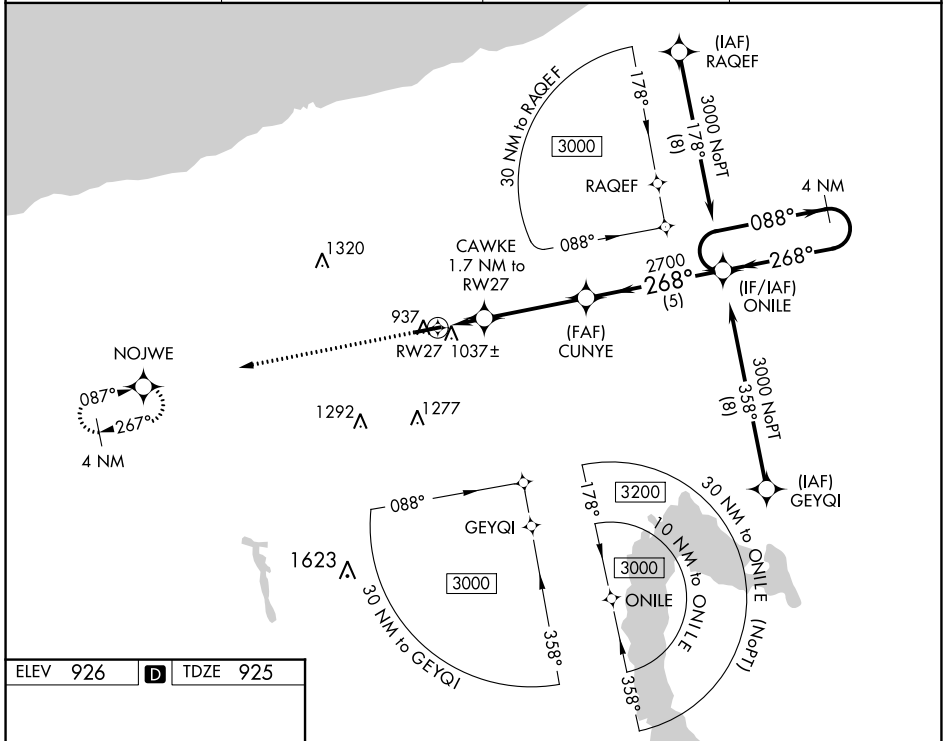

WAAS CH 72713 W27A	APP CRS 268°	Rwy Idg TDZE Apt Elev	5100 925 926
--	------------------------	-----------------------------	---

RNAV (GPS) RWY 27

NORTHEAST OHIO RGNL (HZY)

▽ For uncompensated Baro-VNAV systems, LNAV/VNAV NA below -21°C (-5°F) or above 54°C (130°F). DME/DME RNP-0.3 NA.

MISSED APPROACH: Climb to 2800 direct NOJWE and hold.

ASOS 118.325	BUFFALO APP CON * 121.0	UNICOM 122.8 (CTAF)	123.3 0
------------------------	-----------------------------------	-------------------------------	-----------------------

ELEV 926	D	TDZE 925
----------	----------	----------

CATEGORY	A	B	C	D
LPV DA		1184-7/8	259 (300-7/8)	
LNAV/VNAV DA		1198-7/8	273 (300-7/8)	
LNAV MDA		1300-1	375 (400-1)	
CIRCLING	1340-1 414 (500-1)	1380-1 454 (500-1)	1500-1½ 574 (600-1½)	1580-2 654 (700-2)

REIL Rwy 9 and 27 **0**
HIRL Rwy 9-27 **0**