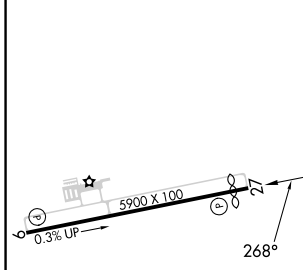

CATEGORY	A	B	C	D
LPV DA		1184-7/8	259 (300-7/8)	
LNAV/VNAV DA		1198-7/8	273 (300-7/8)	
LNAV MDA		1300-1	375 (400-1)	
CIRCLING	1340-1 414 (500-1)	1380-1 454 (500-1)	1500-1½ 574 (600-1½)	1580-2 654 (700-2)

REIL Rwy 9 and 27 **0**
HIRL Rwy 9-27 **0**