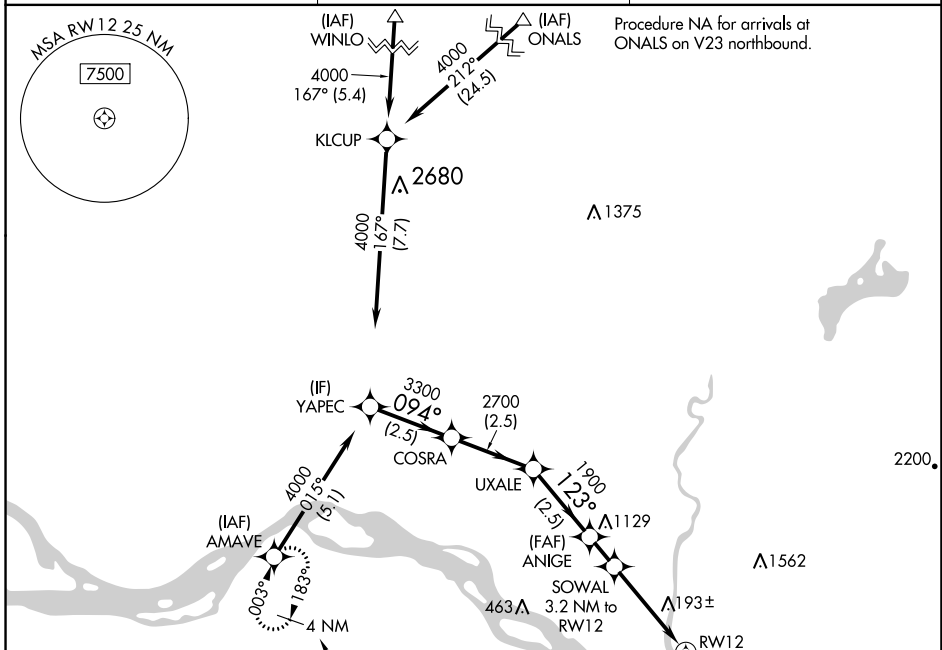

WAAS CH 65743 W12A	APP CRS 123°	Rwy Idg TDZE Apt Elev	4391 20 20
--	------------------------	-----------------------------	---------------------------------------

RNAV (GPS) RWY 12

SOUTHWEST WASHINGTON RGNL (KLS)

RNP APCH.

⚠ Circling NA northeast of Rwy 12-30. Circling Rwy 30 NA at night. Rwy 12 helicopter visibility reduction below 3/4 SM NA. For uncompensated Baro-VNAV systems, LNAV/VNAV NA below -6°C or above 54°C.

MISSED APPROACH: Climb to 800 then climbing right turn to 4000 direct AMAVE and hold, continue climb-in-hold to 4000.

AWOS-3PT 135.075	SEATTLE CENTER 124.2 317.6	UNICOM 122.725 (CTAF) 0
----------------------------	--------------------------------------	-----------------------------------

NW-1, 30 NOV 2023 to 28 DEC 2023

NW-1, 30 NOV 2023 to 28 DEC 2023