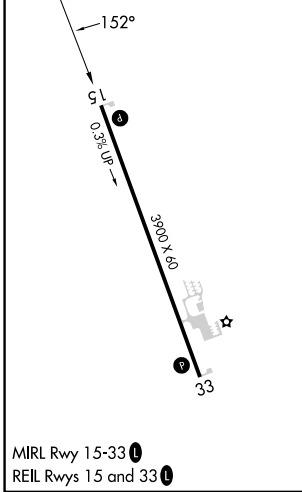

WAAS CH 40432 W15A	APP CRS 152°	Rwy Idg TDZE Apt Elev	3900 2182 2183
---------------------------------	------------------------	-----------------------------	---

RNAV (GPS) RWY 15

CRAM FLD (BUB)

RNP APCH - GPS.

NA Rwy 15 helicopter visibility reduction below 3/4 SM NA. Baro-VNAV NA. Use Evelyn Sharp Fld altimeter setting.

MISSED APPROACH: Climb to 4400 direct GREY and hold.

ODX ASOS 119.925	DENVER CENTER 132.7 226.675	CTAF 122.9
----------------------------	---------------------------------------	----------------------

NC-2, 30 NOV 2023 to 28 DEC 2023

NC-2, 30 NOV 2023 to 28 DEC 2023

ELEV 2183	TDZE 2182
------------------	------------------

CATEGORY	A	B	C	D
LPV DA	2514-1	332 (400-1)		NA
LNAV/VNAV DA	2478-1	296 (300-1)		NA
LNAV MDA	2680-1	498 (500-1)		NA
CIRCLING	2780-1 597 (600-1)	2880-1 697 (700-1)		NA