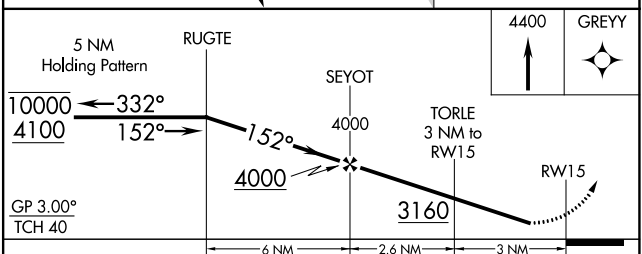

NA Rwy 15 helicopter visibility reduction below 3/4 SM NA. Baro-VNAV NA. Use Evelyn Sharp Fld altimeter setting.

MISSED APPROACH: Climb to 4400 direct GREY and hold.

ODX ASOS 119.925	DENVER CENTER 132.7 226.675	CTAF 122.9
----------------------------	---------------------------------------	----------------------

NC-2, 30 NOV 2023 to 28 DEC 2023

NC-2, 30 NOV 2023 to 28 DEC 2023

ELEV 2183	TDZE 2182
------------------	------------------

CATEGORY	A	B	C	D
LPV DA	2514-1	332 (400-1)		NA
LNAV/VNAV DA	2478-1	296 (300-1)		NA
LNAV MDA	2680-1	498 (500-1)		NA
CIRCLING	2780-1 597 (600-1)	2880-1 697 (700-1)		NA