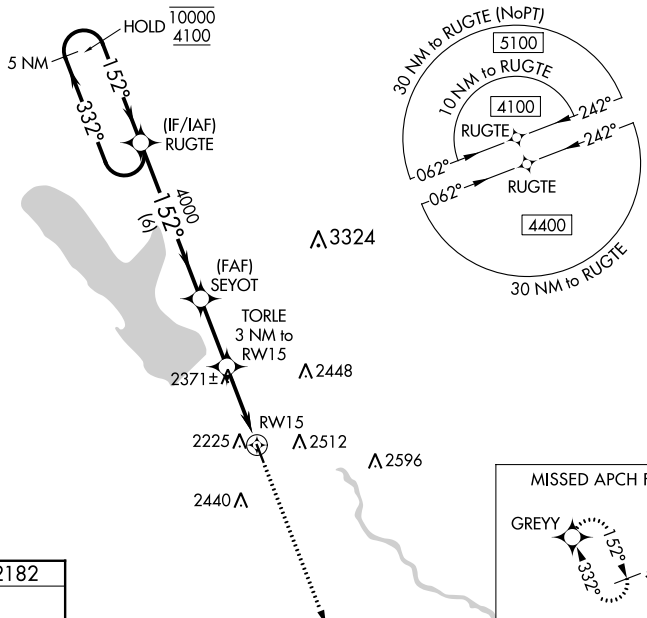

WAAS CH 40432 W15A	APP CRS 152°	Rwy Idg TDZE Apt Elev	3900 2182 2183
---------------------------------	------------------------	-----------------------------	---

RNAV (GPS) RWY 15

CRAM FLD (BUB)

RNP APCH - GPS.

NA Rwy 15 helicopter visibility reduction below 3/4 SM NA. Baro-VNAV NA. Use Evelyn Sharp Fld altimeter setting.

MISSED APPROACH: Climb to 4400 direct GREY and hold.

ODX ASOS 119.925	DENVER CENTER 132.7 226.675	CTAF 122.9
----------------------------	---------------------------------------	----------------------

NC-2, 30 NOV 2023 to 28 DEC 2023

NC-2, 30 NOV 2023 to 28 DEC 2023

ELEV 2183	TDZE 2182
------------------	------------------

CATEGORY	A	B	C	D
LPV DA	2514-1	332 (400-1)		NA
LNAV/VNAV DA	2478-1	296 (300-1)		NA
LNAV MDA	2680-1	498 (500-1)		NA
CIRCLING	2780-1 597 (600-1)	2880-1 697 (700-1)		NA