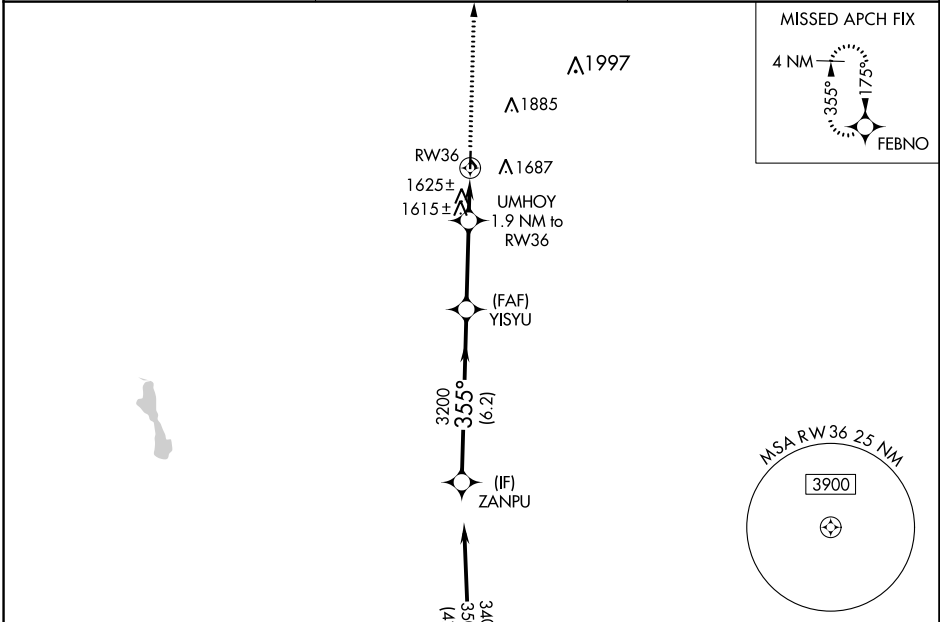

WAAS CH 69425 W36A	APP CRS 355°	Rwy Idg TDZE 1538 Apt Elev 1538
--	------------------------	---

RNAV (GPS) RWY 36

BELLEVILLE MUNI (R.P.B)

RNP APCH.
 NA Circling NA to Rwy's 14 and 32. Use Concordia altimeter setting.

MISSED APPROACH: Climb to 3400 direct FEBNO and hold.

CNK ASOS 123.825	MINNEAPOLIS CENTER 126.4 317.7	UNICOM 122.8 (CTAF)
----------------------------	--	-------------------------------

Procedure NA for arrival on SLN VORTAC airway radials 273 CW 075.

ELEV 1538	TDZE 1538
-----------	-----------

CATEGORY	A	B	C	D
LP MDA	1920-1	382 (400-1)	1920-1 1/8 382 (400-1 1/8)	NA
RNAV MDA	1920-1	382 (400-1)	1920-1 1/8 382 (400-1 1/8)	NA
CIRCLING	2080-1 542 (600-1)	2220-1 682 (700-1)	2280-2 1/4 742 (800-2 1/4)	NA

NC-2, 30 NOV 2023 to 28 DEC 2023

NC-2, 30 NOV 2023 to 28 DEC 2023