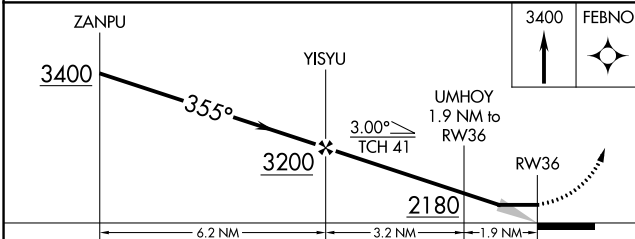

Procedure NA for arrival on SLN VORTAC airway radials 273 CW 075.

ELEV 1538	TDZE 1538

CATEGORY	A	B	C	D
LP MDA	1920-1	382 (400-1)	1920-1 1/8 382 (400-1 1/8)	NA
RNAV MDA	1920-1	382 (400-1)	1920-1 1/8 382 (400-1 1/8)	NA
CIRCLING	2080-1 542 (600-1)	2220-1 682 (700-1)	2280-2 1/4 742 (800-2 1/4)	NA