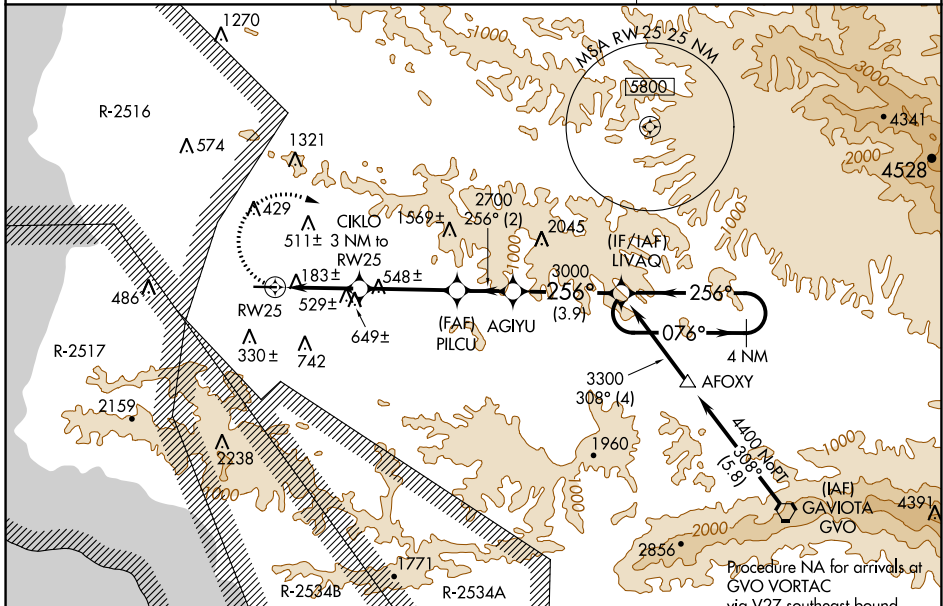

APP CRS	Rwy Idg	4482
256°	TDZE	88
	Apt Elev	88

RNAV (GPS) RWY 25

LOMPOC (LPC)

RNP APCH.

▼ When local altimeter setting not received, use Santa Maria Pub/Capt G Allan Hancock Fld altimeter setting and increase all MDA 60 feet, and increase LNAV and Circling Cat B visibility ¼ SM. Procedure NA at night.

MISSED APPROACH: Climbing right turn to 3300 direct LIVAQ and hold.

AWOS-3PT 133.875	SANTA BARBARA APP CON★ 124.15 327.8	UNICOM 122.7 (CTAF) 0
----------------------------	---	---------------------------------

ELEV 88	TDZE 88
---------	---------

CATEGORY	A	B	C	D
LNAV MDA	1000-1¼	912 (1000-1¼)		NA
CIRCLING	1000-1¼	912 (1000-1¼)		NA

SW-3, 30 NOV 2023 to 28 DEC 2023

SW-3, 30 NOV 2023 to 28 DEC 2023