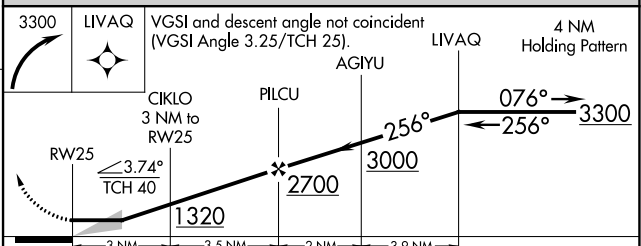

CATEGORY	A	B	C	D
LNAV MDA	1000-1¼	912 (1000-1¼)		NA
CIRCLING	1000-1¼	912 (1000-1¼)		NA

SW-3, 30 NOV 2023 to 28 DEC 2023

SW-3, 30 NOV 2023 to 28 DEC 2023