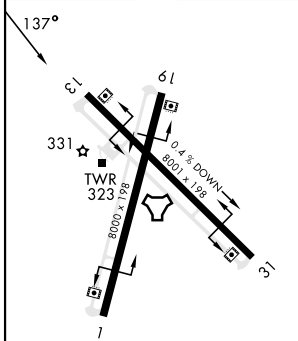

TACAN Z RWY 13

ORANGE GROVE NALF (KNOG)

TACAN Chan 63	NOG 137°	APCH CRS 137°	Rwy Idg 8001
		TDZE 257	
		Arprt Elev 257	

AL-6553 [USN]

MISSED APPROACH: Climbing left turn to 3000 and intercept NOG TACAN R-121 to DAYET and hold.

ATIS ★ 254.35	KINGSVILLE APP CON 119.90 290.45	TOWER ★ 128.4 281.425	GND CON 229.4
--------------------------------	---	--	--------------------------------

EMERG SAFE ALT 100 NM 16,200

ELEV 257	TDZE 257
----------	----------

MIRL all rwys

CATEGORY	A	B	C	D
S-13	640-1 383 (400-1)		640-1½ 383 (400-1½)	
CIRCLING	660-1 403 (500-1)	720-1 463 (500-1)	920-1¾ 663 (700-1¾)	1000-2½ 743 (800-2½)

TACAN Z RWY 13

SC-3, 30 NOV 2023 to 28 DEC 2023