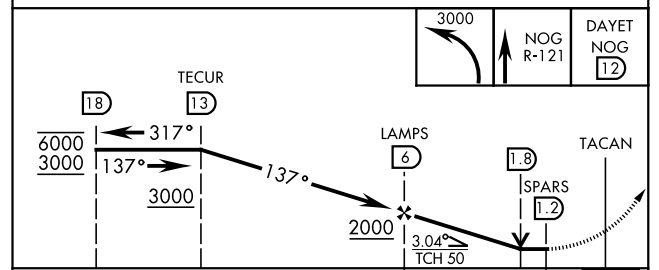

TACAN Z RWY 13

ORANGE GROVE NALF (KNOG)

TACAN Chan 63	NOG 137°	APCH CRS 137°	Rwy Idg 8001
		TDZE 257	
		Arprt Elev 257	

AL-6553 [USN]

MISSED APPROACH: Climbing left turn to 3000 and intercept NOG TACAN R-121 to DAYET and hold.

ATIS ★ 254.35	KINGSVILLE APP CON 119.90 290.45	TOWER ★ 128.4 281.425	GND CON 229.4
--------------------------------	---	--	--------------------------------

EMERG SAFE ALT 100 NM 16,200

ELEV 257	TDZE 257
----------	----------

MIRL all rwys

CATEGORY	A	B	C	D
S-13	640-1 383 (400-1)		640-1½ 383 (400-1½)	
CIRCLING	660-1 403 (500-1)	720-1 463 (500-1)	920-1¾ 663 (700-1¾)	1000-2½ 743 (800-2½)

TACAN Z RWY 13

SC-3, 30 NOV 2023 to 28 DEC 2023