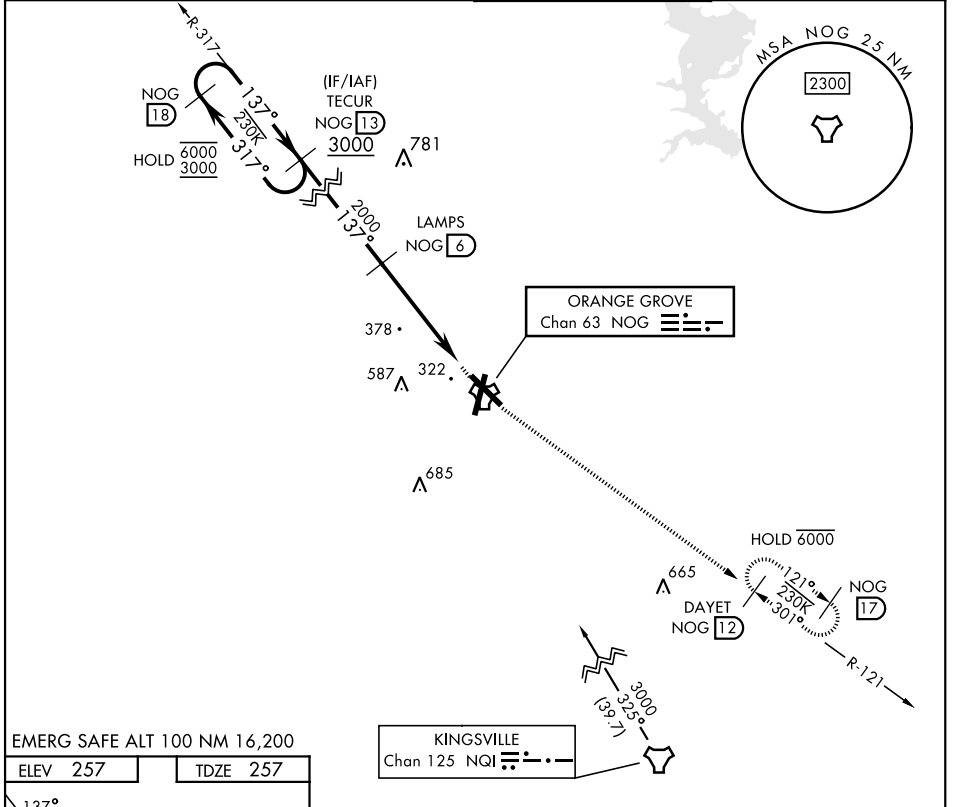

TACAN Z RWY 13

ORANGE GROVE NALF (KNOG)

TACAN Chan 63	NOG 137°	APCH CRS 137°	Rwy Idg 8001
		TDZE 257	
		Arprt Elev 257	

AL-6553 [USN]

MISSED APPROACH: Climbing left turn to 3000 and intercept NOG TACAN R-121 to DAYET and hold.

ATIS ★ 254.35	KINGSVILLE APP CON 119.90 290.45	TOWER ★ 128.4 281.425	GND CON 229.4
--------------------------------	---	--	--------------------------------

EMERG SAFE ALT 100 NM 16,200

ELEV 257	TDZE 257
----------	----------

MIRL all rwys

CATEGORY	A	B	C	D
S-13	640-1 383 (400-1)		640-1½ 383 (400-1½)	
CIRCLING	660-1 403 (500-1)	720-1 463 (500-1)	920-1¾ 663 (700-1¾)	1000-2½ 743 (800-2½)

TACAN Z RWY 13

SC-3, 30 NOV 2023 to 28 DEC 2023

SC-3, 30 NOV 2023 to 28 DEC 2023