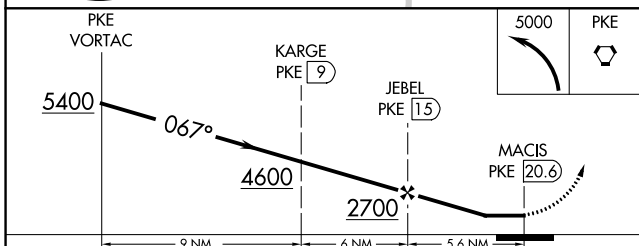

VORTAC PKE 117.9 Chan 126	APP CRS 067°	Rwy Idg TDZE Apt Elev	N/A N/A 458
---	------------------------	-----------------------------	--

VOR/DME-A
AVI SUQUILLA (P2 ϕ)

V When local altimeter setting not received, use Blythe altimeter setting and increase all MDA 100 feet.
NA MISSED APPROACH: Climbing left turn to 5000 direct PKE VORTAC and hold.

AWOS-3PT 132.75	LOS ANGELES CENTER 128.15 285.6	UNICOM 122.725 (CTAF) ϕ
---------------------------	---	--

CATEGORY	A	B	C	D
C CIRCLING	1900-1¼ 1442 (1500-1¼)	1900-1½ 1442 (1500-1½)	1900-3 1442 (1500-3)	NA