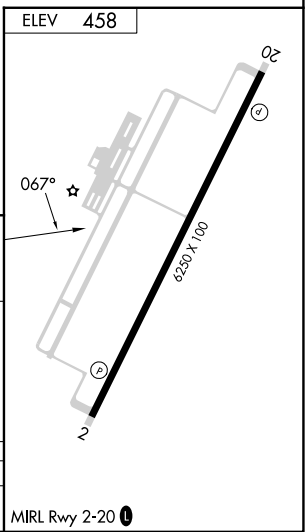

VORTAC PKE 117.9 Chan 126	APP CRS 067°	Rwy Idg TDZE Apt Elev	N/A N/A 458

VOR/DME-A
AVI SUQUILLA (P2 ϕ)

V When local altimeter setting not received, use Blythe altimeter setting and increase all MDA 100 feet.
NA MISSED APPROACH: Climbing left turn to 5000 direct PKE VORTAC and hold.

AWOS-3PT 132.75	LOS ANGELES CENTER 128.15 285.6	UNICOM 122.725 (CTAF) ϕ

CATEGORY	A	B	C	D
C CIRCLING	1900-1¼ 1442 (1500-1¼)	1900-1½ 1442 (1500-1½)	1900-3 1442 (1500-3)	NA

SW-4, 30 NOV 2023 to 28 DEC 2023

SW-4, 30 NOV 2023 to 28 DEC 2023