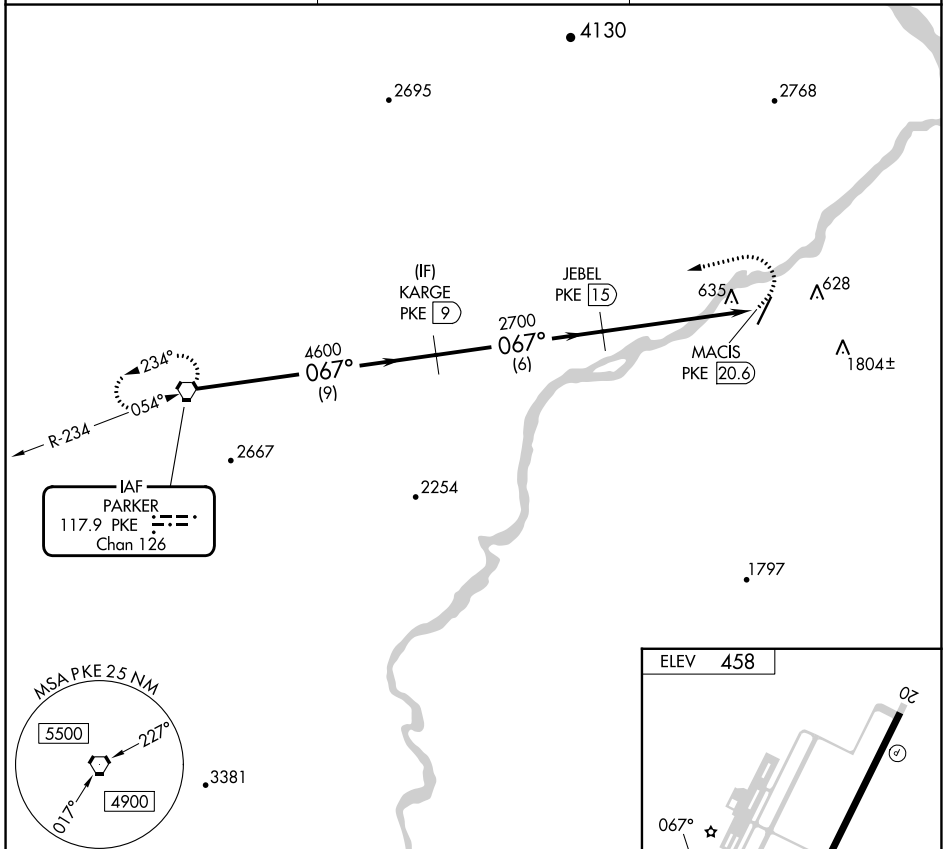

VORTAC PKE 117.9 Chan 126	APP CRS 067°	Rwy Idg TDZE Apt Elev	N/A N/A 458
---	------------------------	-----------------------------	--

VOR/DME-A
AVI SUQUILLA (P2 ϕ)

V When local altimeter setting not received, use Blythe altimeter setting and increase all MDA 100 feet.
NA MISSED APPROACH: Climbing left turn to 5000 direct PKE VORTAC and hold.

AWOS-3PT 132.75	LOS ANGELES CENTER 128.15 285.6	UNICOM 122.725 (CTAF) ϕ
---------------------------	---	--

CATEGORY	A	B	C	D
C CIRCLING	1900-1¼ 1442 (1500-1¼)	1900-1½ 1442 (1500-1½)	1900-3 1442 (1500-3)	NA

SW-4, 30 NOV 2023 to 28 DEC 2023

SW-4, 30 NOV 2023 to 28 DEC 2023