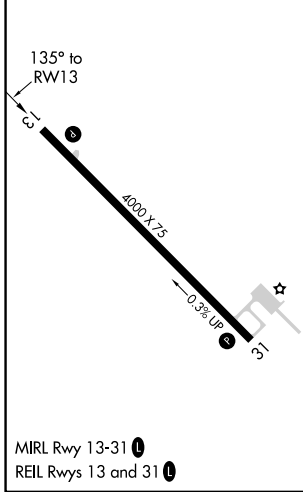

CATEGORY	A	B	C	D
LP MDA	1680-1	351 (400-1)		NA
LNAV MDA	1700-1	371 (400-1)		NA
CIRCLING	1780-1	451 (500-1)		NA

NC-1, 30 NOV 2023 to 28 DEC 2023

NC-1, 30 NOV 2023 to 28 DEC 2023