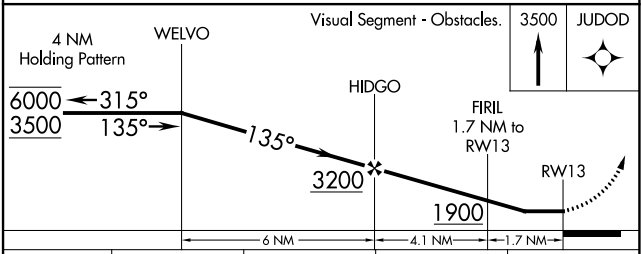

CATEGORY	A	B	C	D
LP MDA	1680-1	351 (400-1)		NA
LNAV MDA	1700-1	371 (400-1)		NA
CIRCLING	1780-1	451 (500-1)		NA

NC-1, 30 NOV 2023 to 28 DEC 2023

NC-1, 30 NOV 2023 to 28 DEC 2023