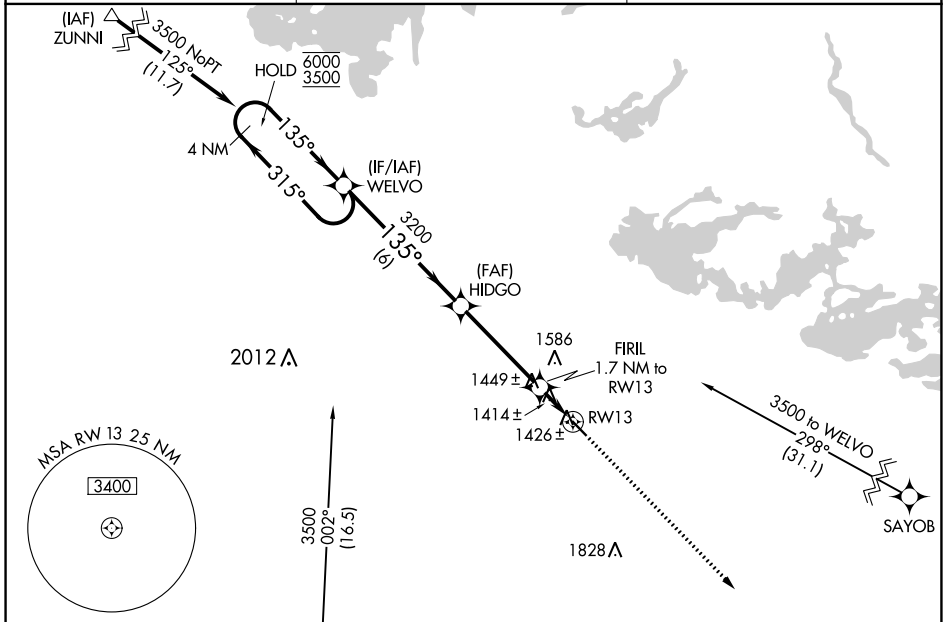

WAAS CH 58127 W13A	APP CRS 135°	Rwy Idg TDZE Apt Elev	4000 1329 1329

RNAV (GPS) RWY 13

COOK MUNI (CQM)

RNP APCH.	MISSED APPROACH: Climb to 3500 direct JUDOD and hold.
▼ Rwy 13 helicopter visibility reduction below 3/4 SM NA. When local altimeter setting not received, use Orr altimeter setting and increase all MDAs 40 feet.	

AWOS-3 118.175	MINNEAPOLIS CENTER 127.9 281.45	CTAF 122.9 0

ELEV 1329	TDZE 1329