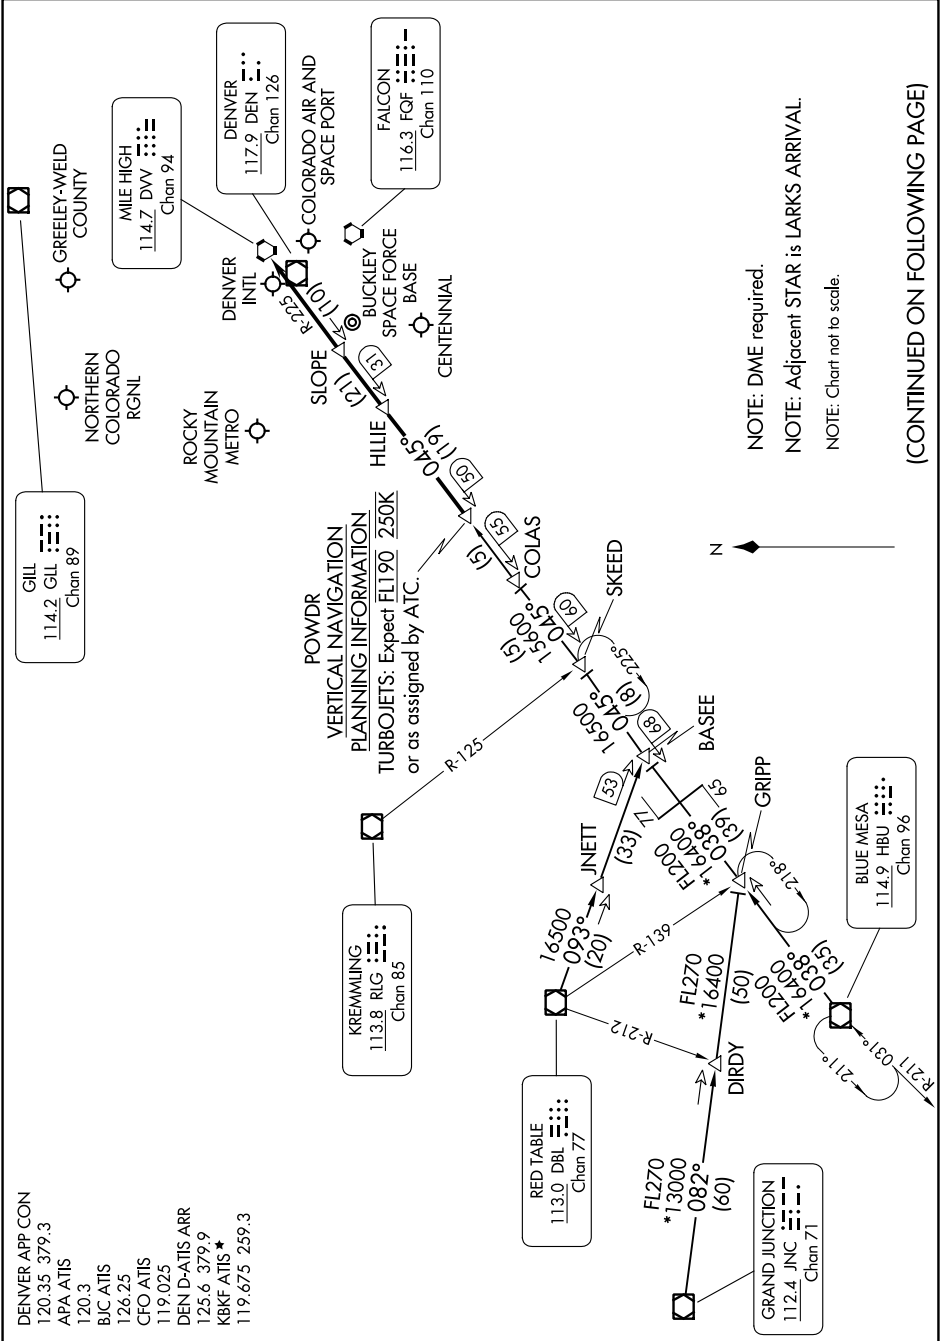

# POWDR ONE ARRIVAL

SW-1, 30 NOV 2023 to 28 DEC 2023

# POWDR ONE ARRIVAL

SW-1, 30 NOV 2023 to 28 DEC 2023

(CONTINUED ON FOLLOWING PAGE)