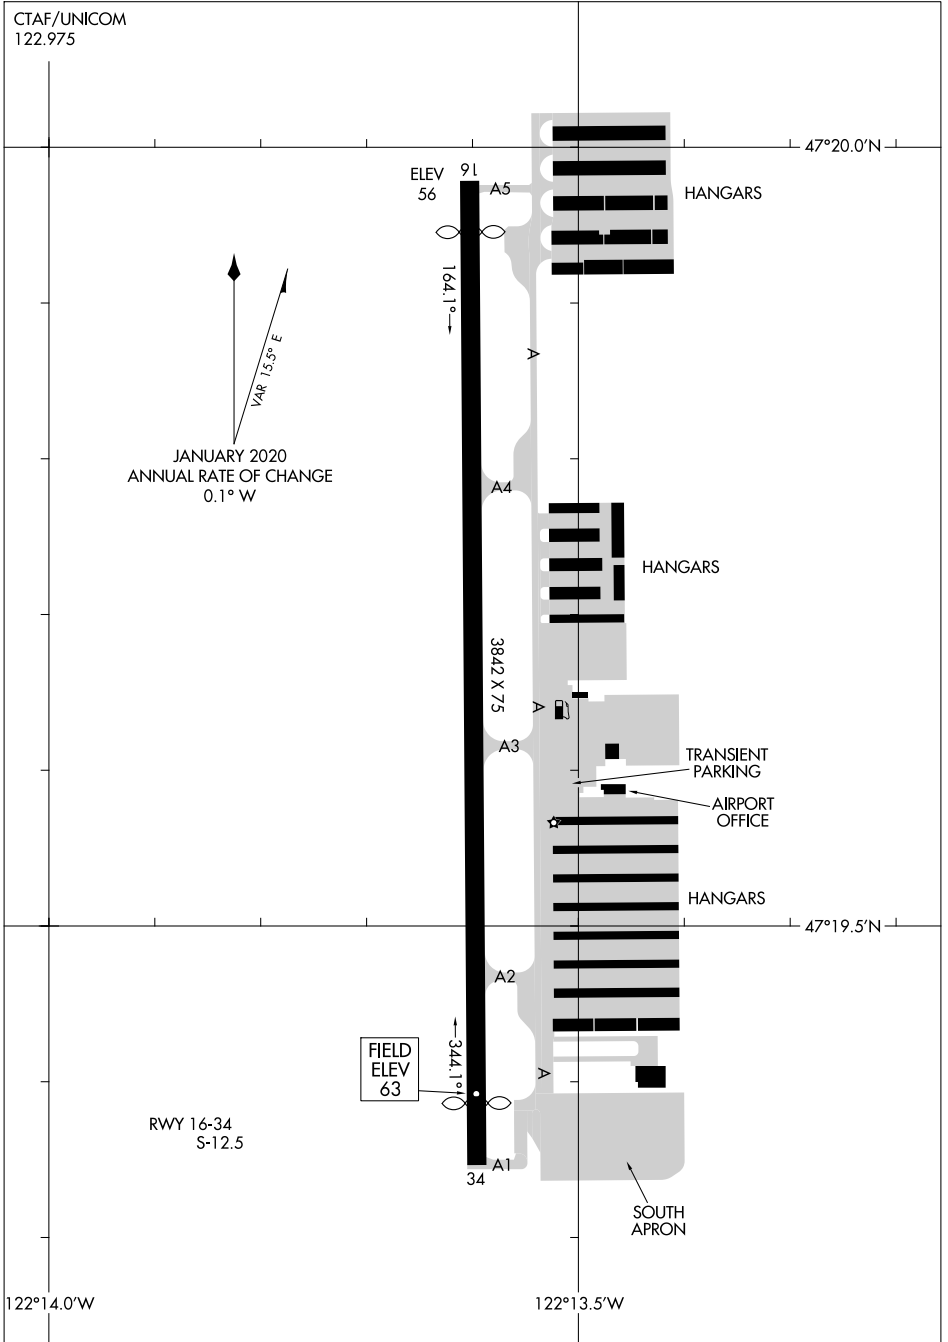

23222

# AIRPORT DIAGRAM

AL-10224 (FAA)

AUBURN MUNI (S50)  
AUBURN, WASHINGTON

CTAF/UNICOM  
122.975

NW-1, 30 NOV 2023 to 28 DEC 2023

NW-1, 30 NOV 2023 to 28 DEC 2023

AIRPORT DIAGRAM  
23222

AUBURN, WASHINGTON  
AUBURN MUNI (S50)