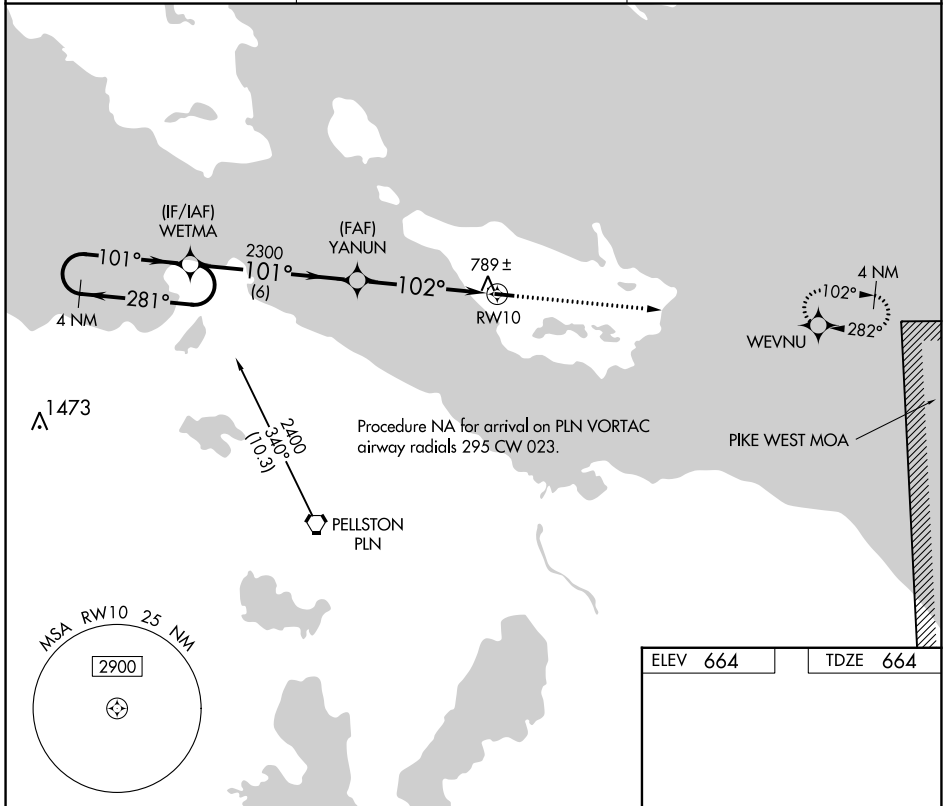

APP CRS	Rwy Idg	3498
102°	TDZE	664
	Apt Elev	664

RNAV (GPS) RWY 10

BOIS BLANC ISLAND (6Y1)

NA	DME/DME RNP-0.3 NA. Use Cheboygan altimeter setting.	MISSED APPROACH: Climb to 4000 direct WEVNU and hold, continue climb-in-hold to 4000.
----	---	---

SLH AWOS-3 118.175	MINNEAPOLIS CENTER 134.6 354.05	CTAF 122.9
------------------------------	---	----------------------

EC-1, 30 NOV 2023 to 28 DEC 2023

EC-1, 30 NOV 2023 to 28 DEC 2023

CATEGORY	A	B	C	D
LNVA MDA	1060-1	396 (400-1)	NA	
CIRCLING	1120-1	456 (500-1)	NA	

ELEV 664	TDZE 664
----------	----------

REIL Rwy 28

MIRL Rwy 10-28