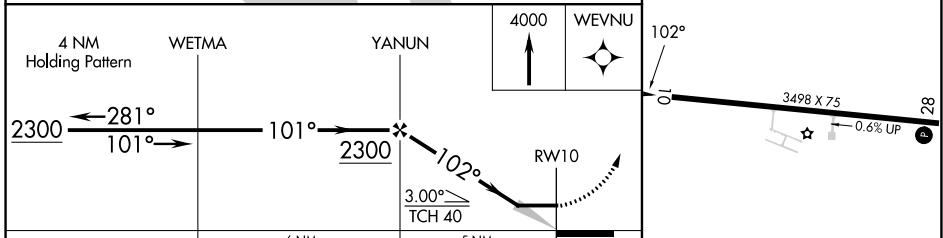

APP CRS	Rwy Idg	3498
102°	TDZE	664
	Apt Elev	664

RNAV (GPS) RWY 10

BOIS BLANC ISLAND (6Y1)

NA	DME/DME RNP-0.3 NA. Use Cheboygan altimeter setting.	MISSED APPROACH: Climb to 4000 direct WEVNU and hold, continue climb-in-hold to 4000.
----	---	---

SLH AWOS-3 118.175	MINNEAPOLIS CENTER 134.6 354.05	CTAF 122.9
------------------------------	---	----------------------

EC-1, 30 NOV 2023 to 28 DEC 2023

EC-1, 30 NOV 2023 to 28 DEC 2023

CATEGORY	A	B	C	D
LNVA MDA	1060-1	396 (400-1)	NA	
CIRCLING	1120-1	456 (500-1)	NA	