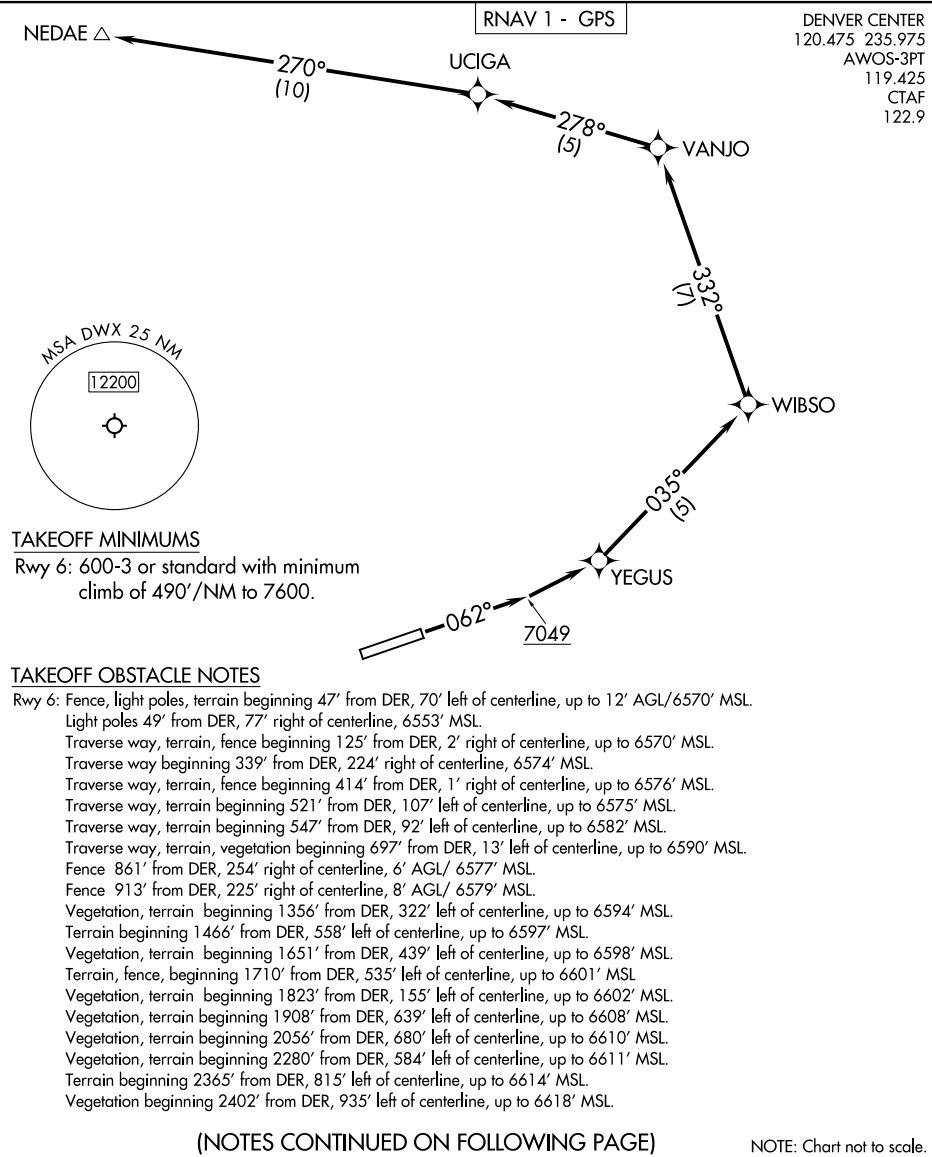

DENVER CENTER
120.475 235.975
AWOS-3PT
119.425
CTAF
122.9

NW-1, 30 NOV 2023 to 28 DEC 2023

NW-1, 30 NOV 2023 to 28 DEC 2023

(NOTES CONTINUED ON FOLLOWING PAGE)

NOTE: Chart not to scale.

DEPARTURE ROUTE DESCRIPTION

TAKEOFF RUNWAY 6: Climb on heading 062° to 7049, then climb direct to YEGUS, then on depicted route to NEDAE, thence. . . .

. . . .expect filed altitude 10 minutes after departure.