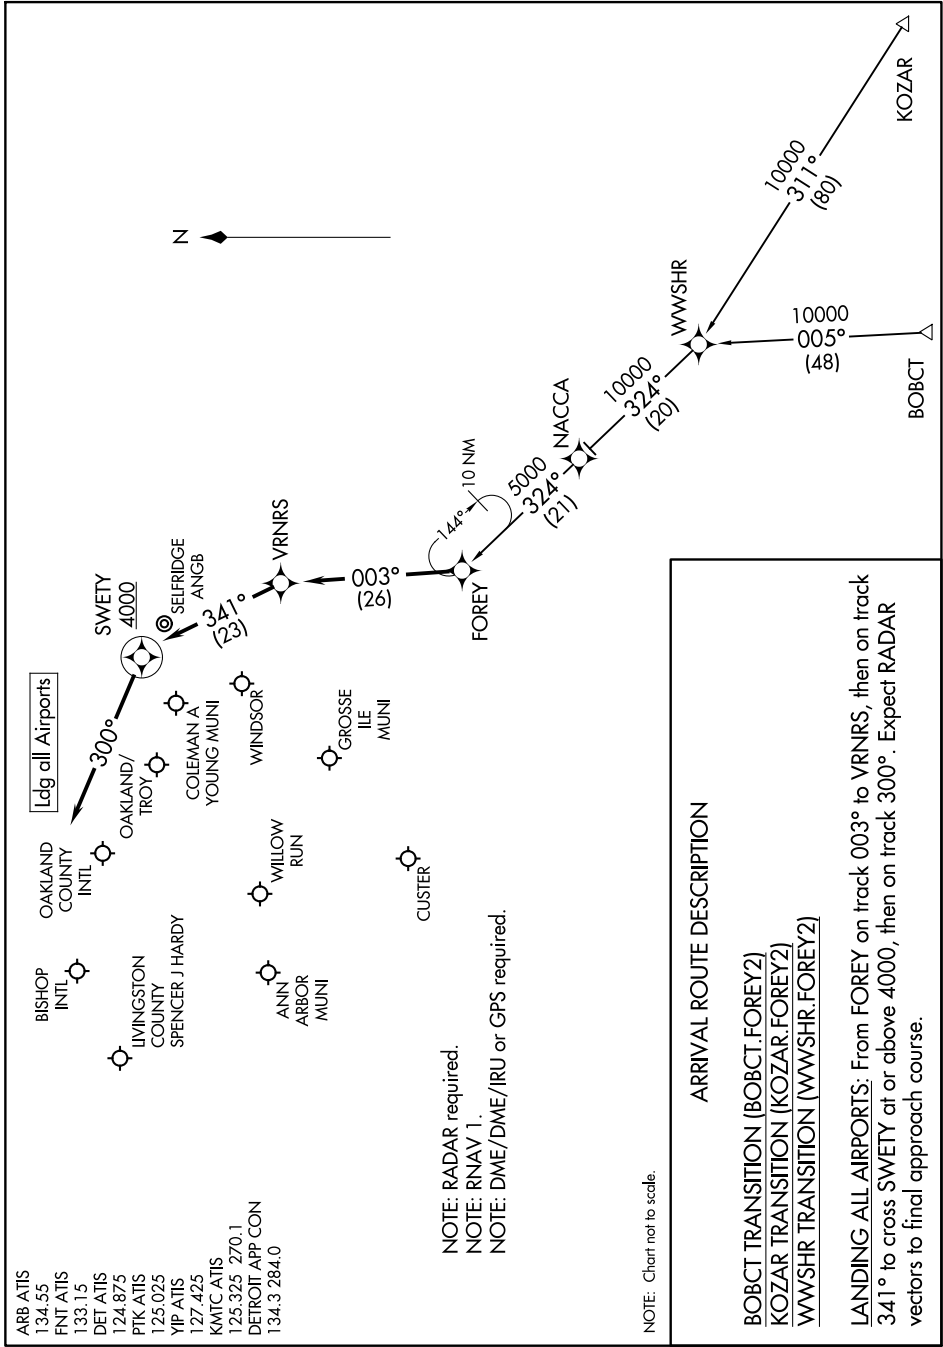

EC-1, 25 JAN 2024 to 22 FEB 2024

- ARB ATIS 134.55
- FNT ATIS 133.15
- DET ATIS 124.875
- PIK ATIS 125.025
- YIP ATIS 127.425
- KMTC ATIS 125.325 270.1
- DETROIT APP CON 134.3 284.0

NOTE: RADAR required.
 NOTE: RNAV 1.
 NOTE: DME/DME/IRU or GPS required.

NOTE: Chart not to scale.

EC-1, 25 JAN 2024 to 22 FEB 2024