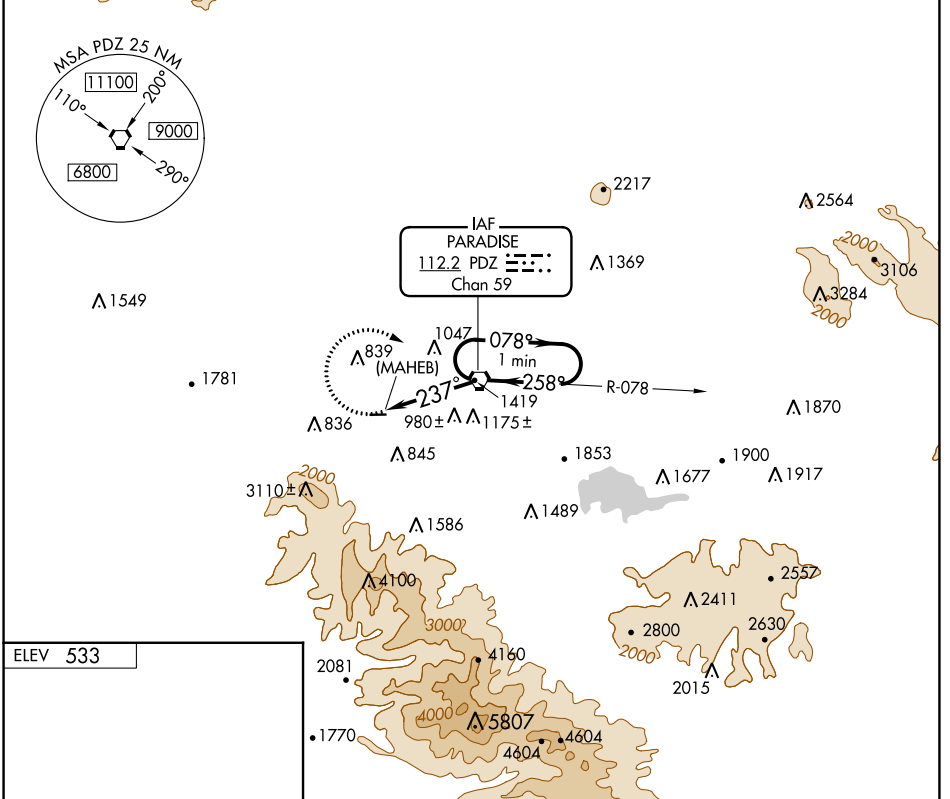

VORTAC PDZ 112.2 Chan 59	APP CRS 237°	Rwy Idg TDZE Apt Elev	N/A N/A 533
--	------------------------	-----------------------------	--

VOR or GPS-A

CORONA MUNI (AJO)

▼ When local altimeter setting not received, use Ontario
▲ NA Intl altimeter setting and increase all MDA 80 feet.

MISSED APPROACH: Climbing right turn to 3100 direct PDZ VORTAC and hold, continue climb in hold to 3100.

AWOS-3PT 132-175	SOCAL APP CON 135.4 377.125	UNICOM 122.7 (CTAF) 0
----------------------------	---------------------------------------	--

FAF to MAP 3.6 NM		CATEGORY	A	B	C	D
Knots	60 90 120 150 180	CIRCLING	1660-1¼ 1127 (1200-1¼)	1660-1½ 1127 (1200-1½)	NA	
Min:Sec	3:36 2:24 1:48 1:26 1:12					

SW-3, 25 JAN 2024 to 22 FEB 2024

SW-3, 25 JAN 2024 to 22 FEB 2024