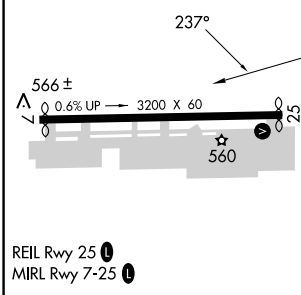

MISSED APPROACH: Climbing right turn to 3100 direct PDZ VORTAC and hold, continue climb in hold to 3100.

AWOS-3PT 132-175	SOCAL APP CON 135.4 377.125	UNICOM 122.7 (CTAF) 0
----------------------------	---------------------------------------	--

FAF to MAP 3.6 NM		CATEGORY	A	B	C	D
Knots	60 90 120 150 180	CIRCLING	1660-1¼ 1127 (1200-1¼)	1660-1½ 1127 (1200-1½)	NA	
Min:Sec	3:36 2:24 1:48 1:26 1:12					

SW-3, 25 JAN 2024 to 22 FEB 2024

SW-3, 25 JAN 2024 to 22 FEB 2024