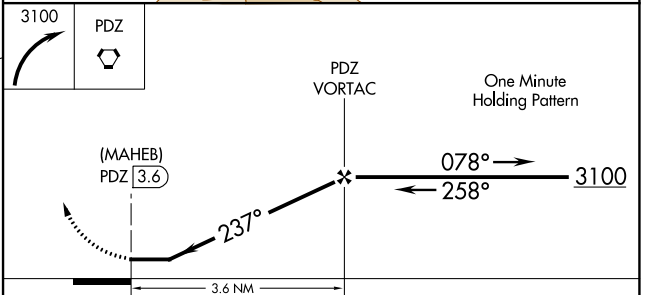

VORTAC PDZ 112.2 Chan 59	APP CRS 237°	Rwy Idg TDZE Apt Elev	N/A N/A 533
--	------------------------	-----------------------------	--

VOR or GPS-A

CORONA MUNI (AJO)

▼ When local altimeter setting not received, use Ontario
▲ NA Intl altimeter setting and increase all MDA 80 feet.

MISSED APPROACH: Climbing right turn to 3100 direct PDZ VORTAC and hold, continue climb in hold to 3100.

AWOS-3PT 132-175	SOCAL APP CON 135.4 377.125	UNICOM 122.7 (CTAF) 0
----------------------------	---------------------------------------	--

FAF to MAP 3.6 NM		CATEGORY	A	B	C	D
Knots	60 90 120 150 180	CIRCLING	1660-1¼ 1127 (1200-1¼)	1660-1½ 1127 (1200-1½)	NA	
Min:Sec	3:36 2:24 1:48 1:26 1:12					

SW-3, 25 JAN 2024 to 22 FEB 2024

SW-3, 25 JAN 2024 to 22 FEB 2024