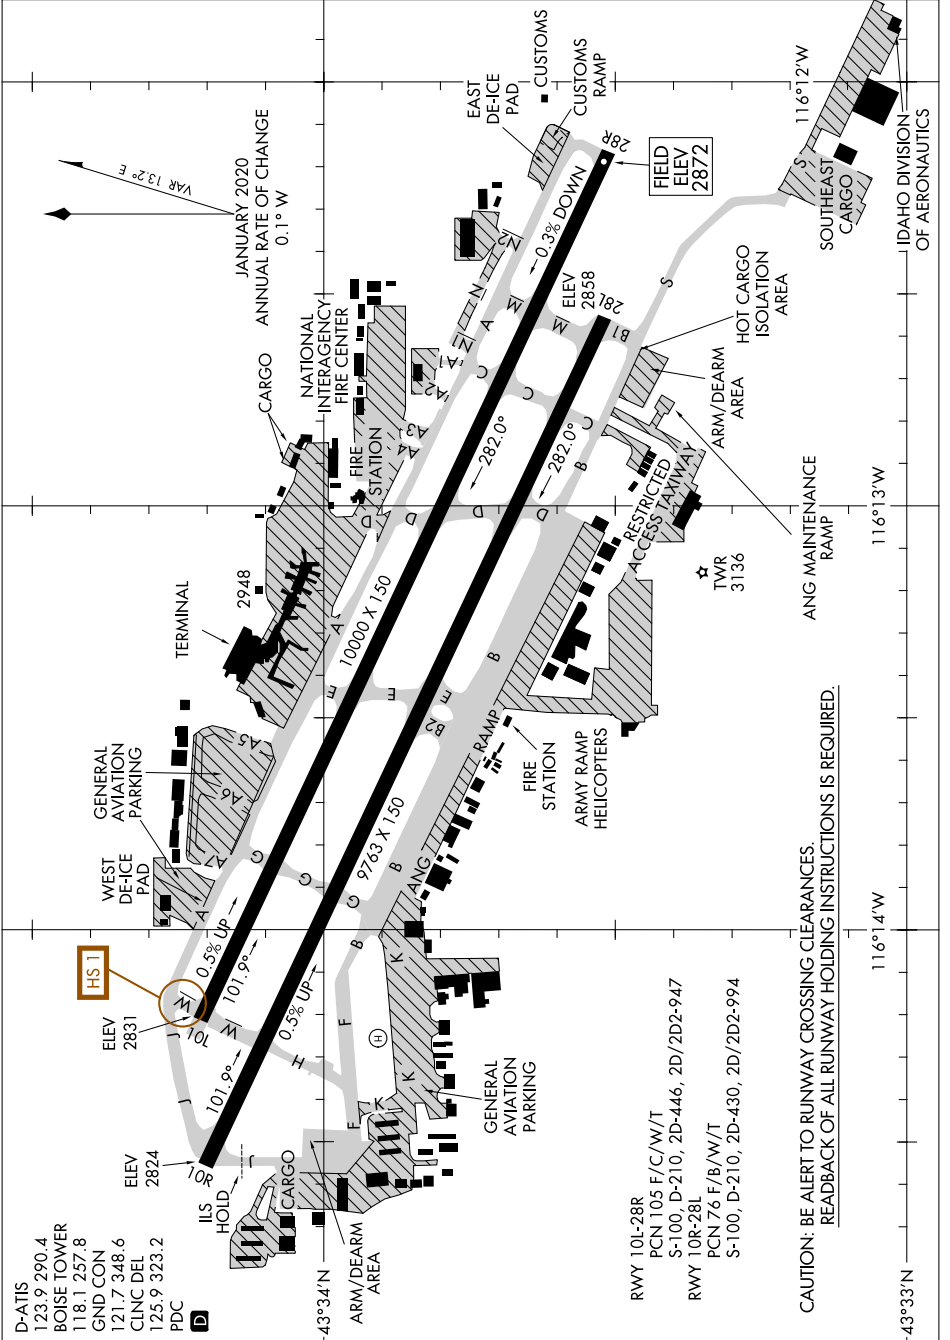

# AIRPORT DIAGRAM

AL-57 (FAA)

BOISE AIR TRML/GOWEN FLD (BOI)

BOISE, IDAHO

NW-1, 22 FEB 2024 to 21 MAR 2024

NW-1, 22 FEB 2024 to 21 MAR 2024

# AIRPORT DIAGRAM

BOISE, IDAHO

BOISE AIR TRML/GOWEN FLD (BOI)