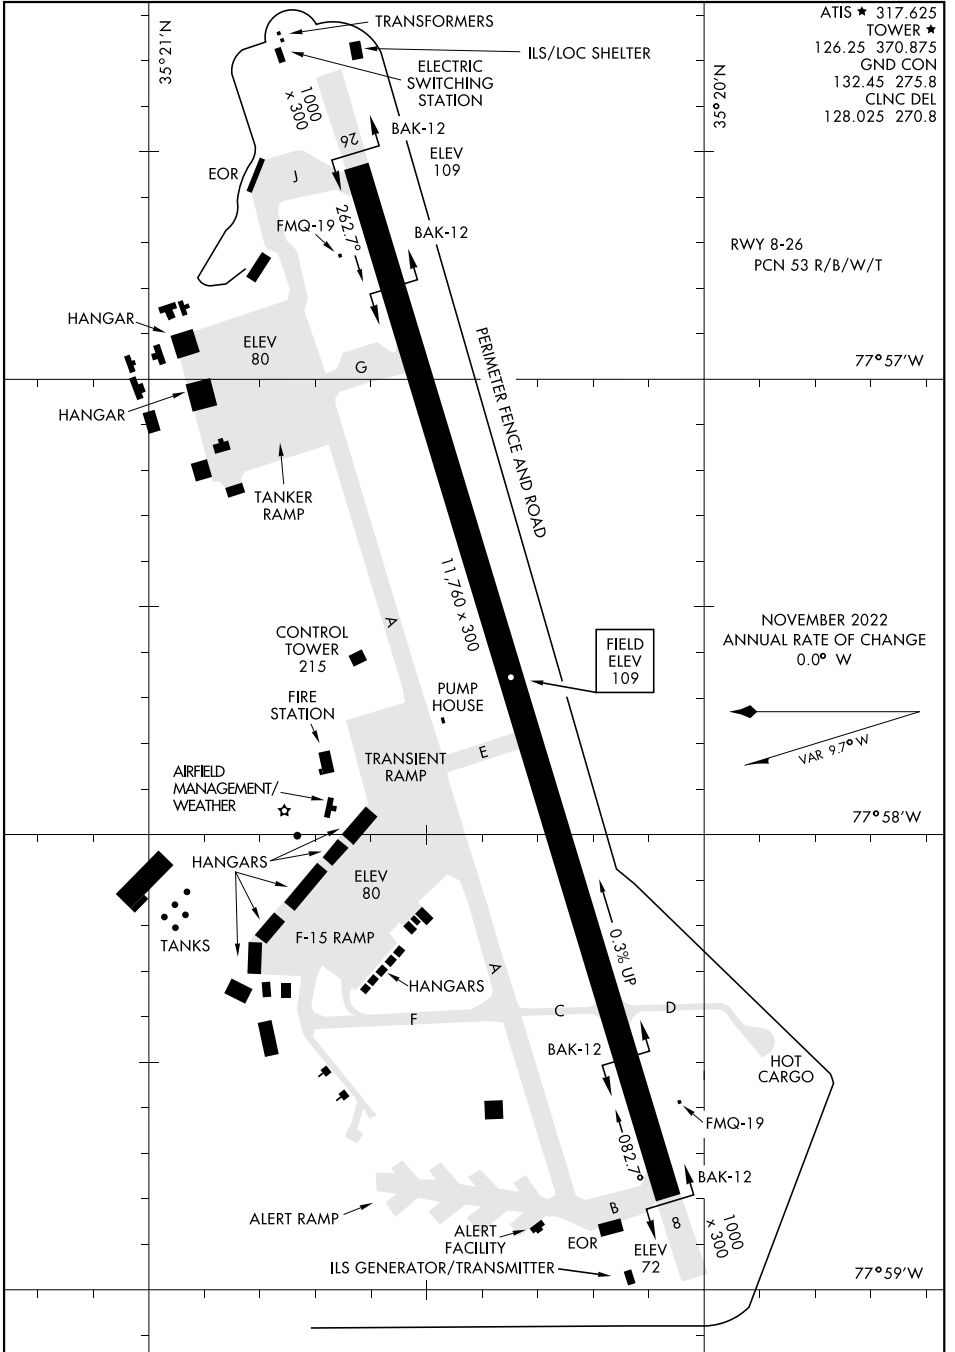

AIRPORT DIAGRAM

SEYMOUR JOHNSON AFB (KGSB)

GOLDSBORO, NORTH CAROLINA

[USAF]

ATIS ★ 317.625
 TOWER ★ 126.25 370.875
 GND CON 132.45 275.8
 CLNC DEL 128.025 270.8

RWY 8-26
 PCN 53 R/B/W/T

NOVEMBER 2022
 ANNUAL RATE OF CHANGE
 0.0° W
 VAR 9.7° W

SE-2, 22 FEB 2024 to 21 MAR 2024

SE-2, 22 FEB 2024 to 21 MAR 2024

AIRPORT DIAGRAM

GOLDSBORO, NORTH CAROLINA

SEYMOUR JOHNSON AFB (KGSB)