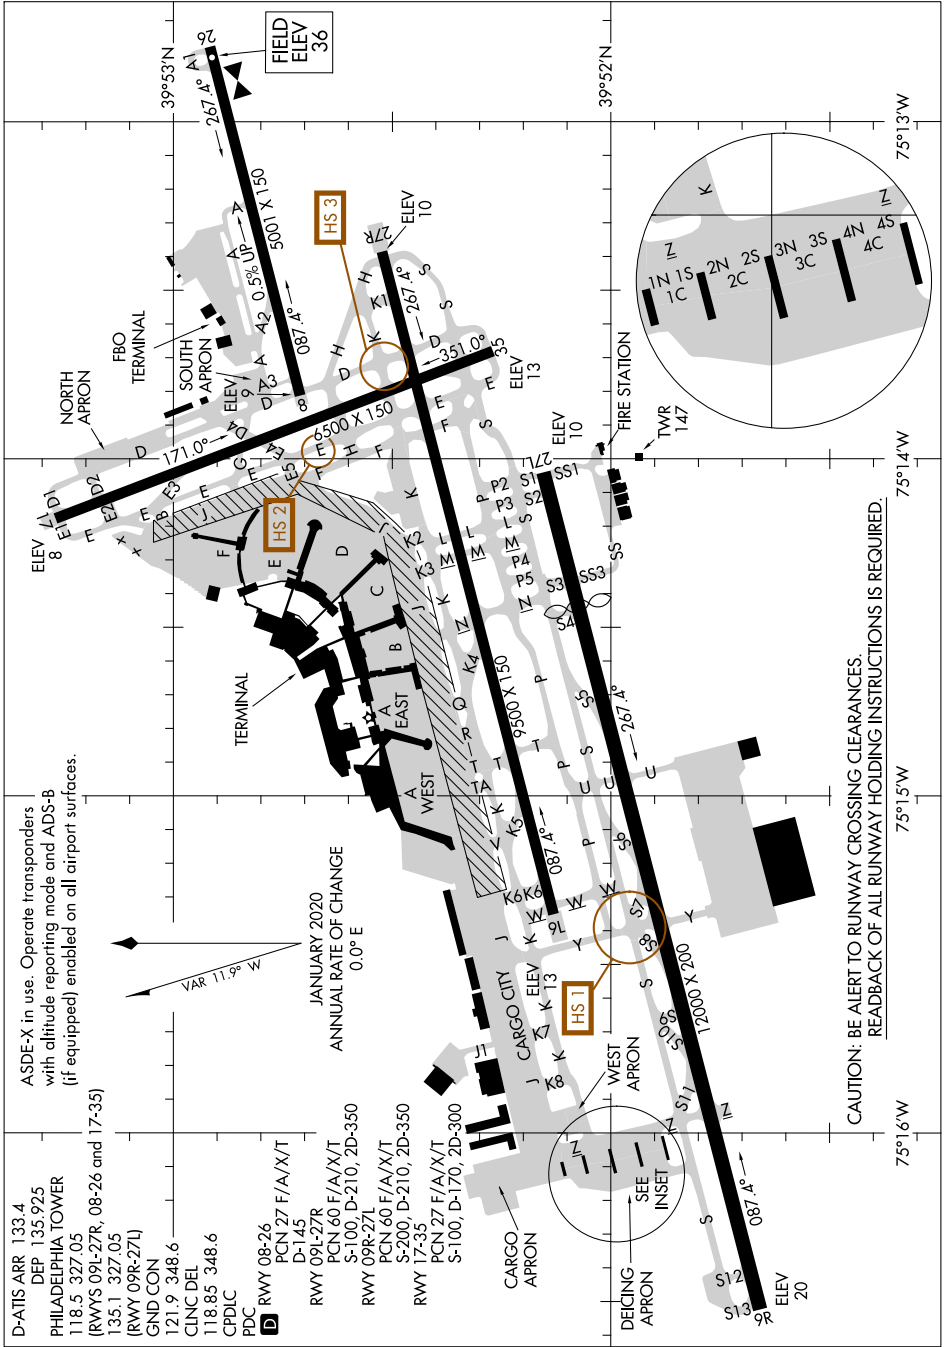

# AIRPORT DIAGRAM

AL-320 (FAA)

PHILADELPHIA INTL (PHL)  
PHILADELPHIA, PENNSYLVANIA

NE-4, 22 FEB 2024 to 21 MAR 2024

# AIRPORT DIAGRAM

PHILADELPHIA, PENNSYLVANIA  
PHILADELPHIA INTL (PHL)

NE-4, 22 FEB 2024 to 21 MAR 2024