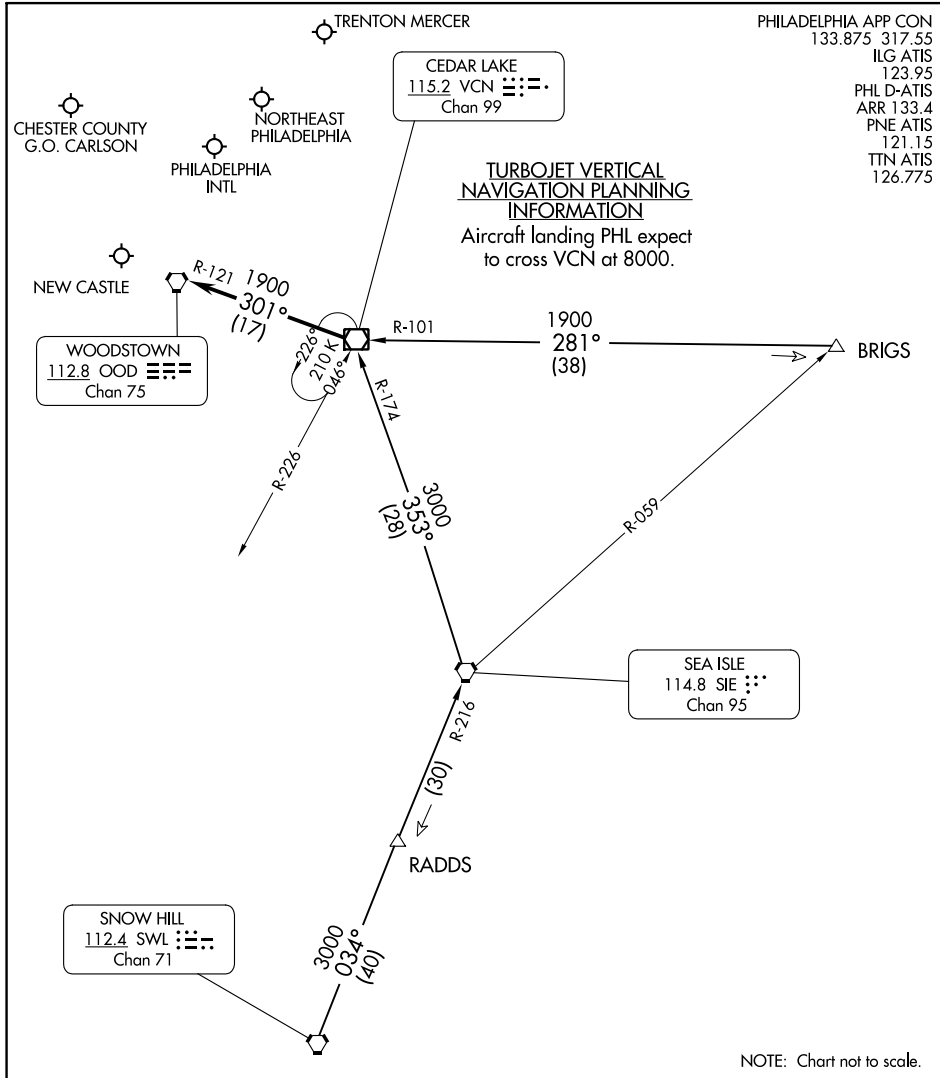

CEDAR LAKE NINE ARRIVAL

PHILADELPHIA, PENNSYLVANIA

NE-4, 22 FEB 2024 to 21 MAR 2024

NE-4, 22 FEB 2024 to 21 MAR 2024

CEDAR LAKE NINE ARRIVAL

PHILADELPHIA, PENNSYLVANIA