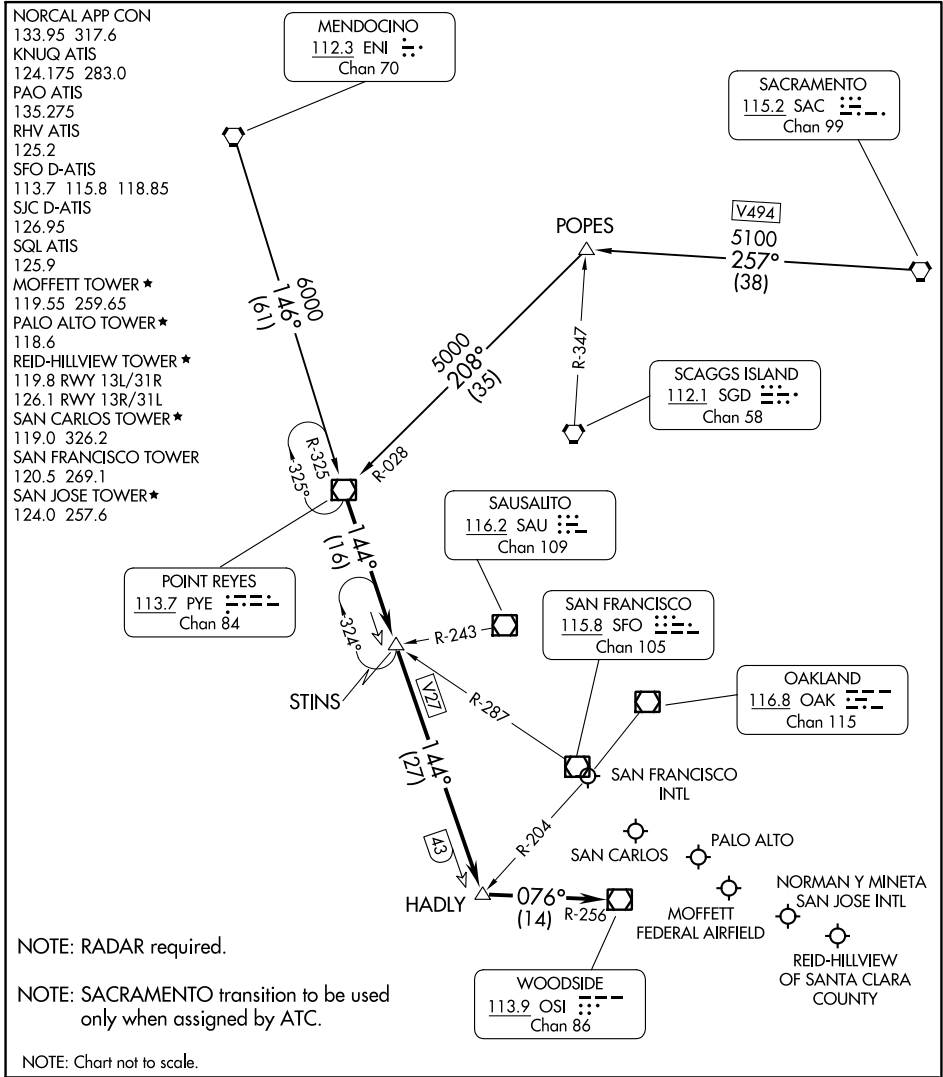

(PYE.PYE3) 23334

# POINT REYES THREE ARRIVAL

AL-375 (FAA)

SAN FRANCISCO, CALIFORNIA

SW-2, 22 FEB 2024 to 21 MAR 2024

SW-2, 22 FEB 2024 to 21 MAR 2024

## ARRIVAL ROUTE DESCRIPTION

MENDOCINO TRANSITION (ENI.PYE3): From over ENI VORTAC on ENI R-146 and PYE R-325 to PYE VOR/DME. Thence. . .

SACRAMENTO TRANSITION (SAC.PYE3): From over SAC VORTAC on SAC R-257 and PYE R-028 to PYE VOR/DME. Thence. . .

. . . From over PYE VOR/DME on PYE R-144 to HADLY, then on OSI R-256 to OSI VOR/DME. Expect RADAR vectors to final approach course.