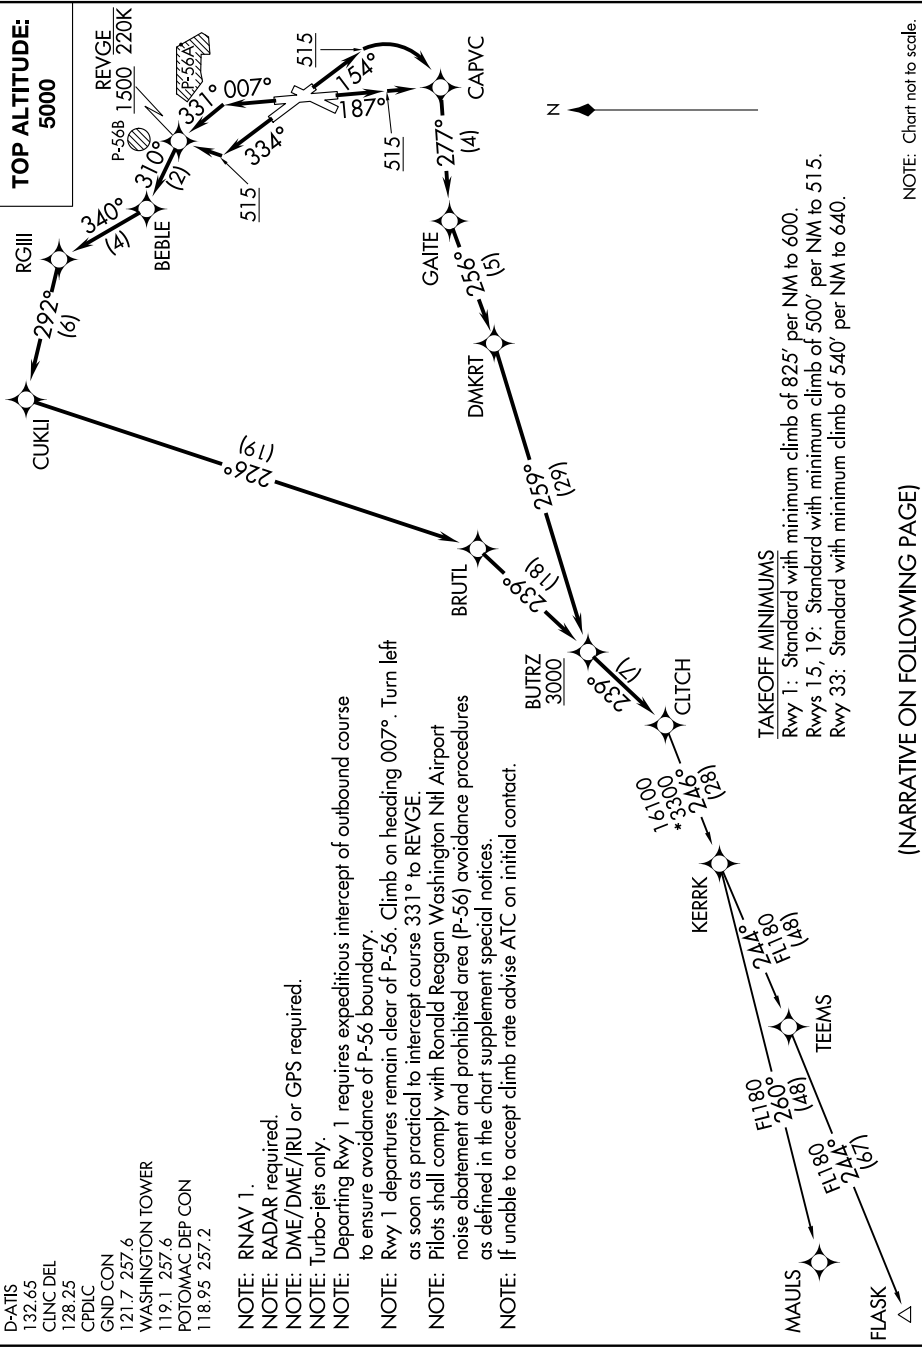

(CLTCH3.CLTCH) 21112

CLTCH THREE DEPARTURE (RNAV)

RONALD REAGAN WASHINGTON NTL (DCA)
WASHINGTON, DC

AL-443 (FAA)

TOP ALTITUDE:
5000

NOTE: Chart not to scale.

NE-3, 22 FEB 2024 to 21 MAR 2024

NE-3, 22 FEB 2024 to 21 MAR 2024

CLTCH THREE DEPARTURE (RNAV)

(CLTCH3.CLTCH) 31DEC20

WASHINGTON, DC
RONALD REAGAN WASHINGTON NTL (DCA)