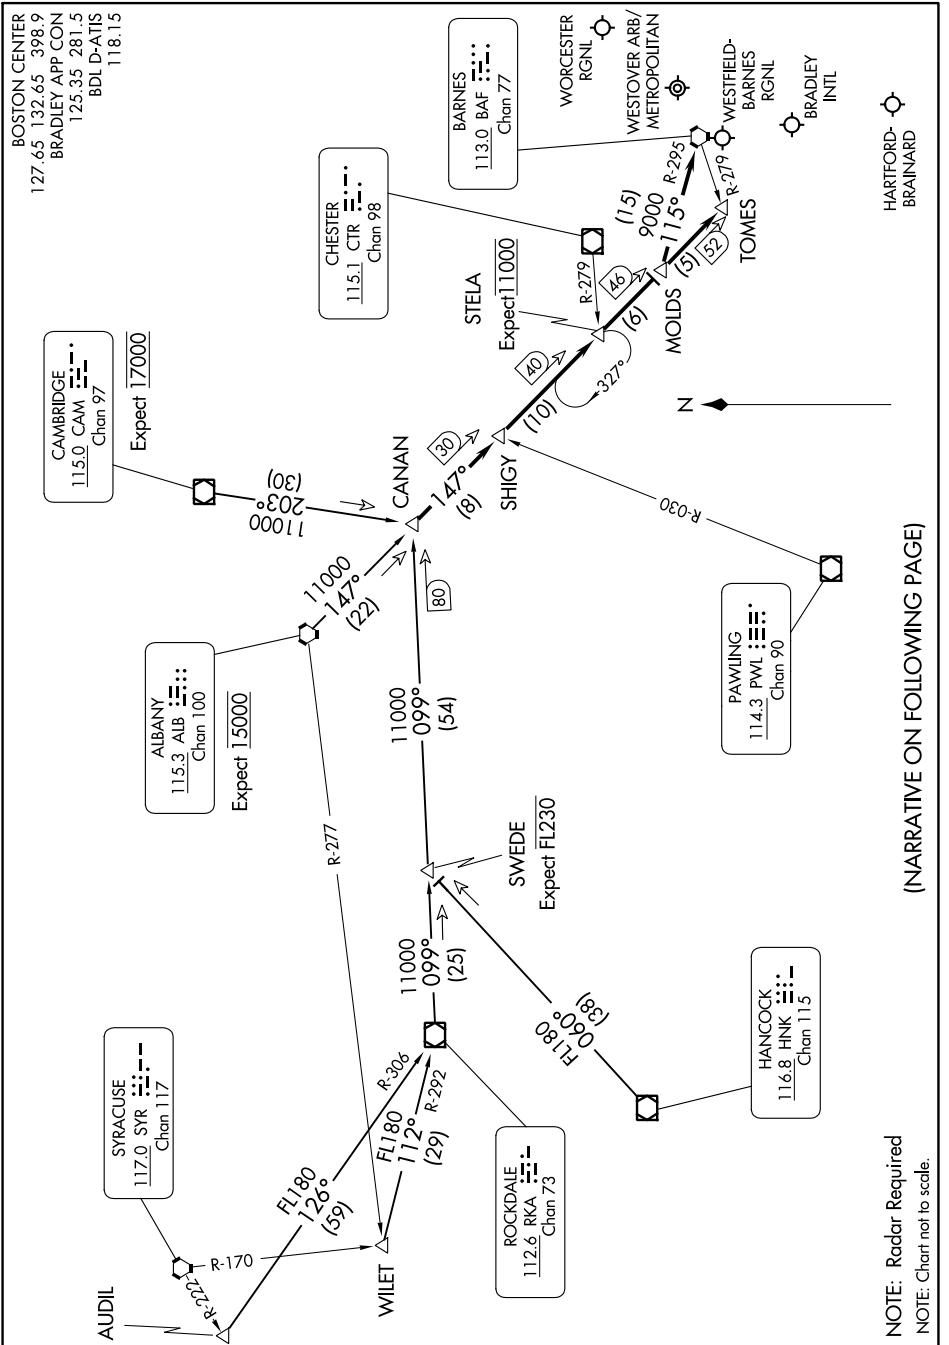

STELA ONE ARRIVAL

WINDSOR LOCKS, CONNECTICUT

NE-1, 22 FEB 2024 to 21 MAR 2024

(NARRATIVE ON FOLLOWING PAGE)

NE-1, 22 FEB 2024 to 21 MAR 2024

STELA ONE ARRIVAL

(STELA.STELA1) 31MAY12

WINDSOR LOCKS, CONNECTICUT

NOTE: Radar Required
NOTE: Chart not to scale.