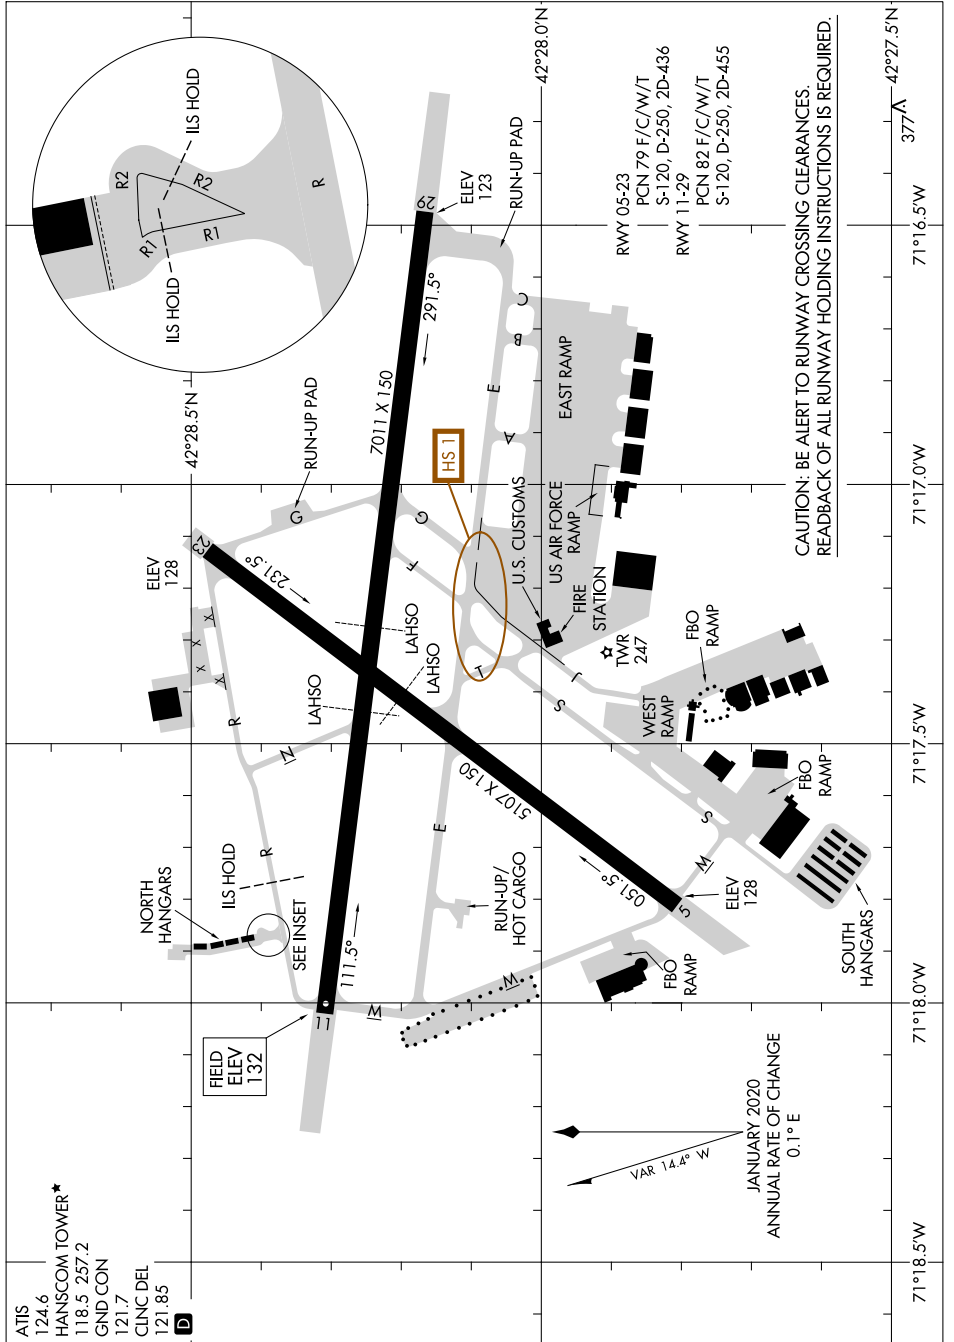

23222

AIRPORT DIAGRAM

LAURENCE G HANSCOM FLD (B.E.D)

AL-626 (FAA)

BEDFORD, MASSACHUSETTS

NE-1, 22 FEB 2024 to 21 MAR 2024

CAUTION: BE ALERT TO RUNWAY CROSSING CLEARANCES.
READBACK OF ALL RUNWAY HOLDING INSTRUCTIONS IS REQUIRED.

ATIS 124.6
 HANSCOM TOWER* 118.5 257.2
 GND CON 121.7
 CLNC DEL 121.85
 D

VAR 14.4° W
 JANUARY 2020
 ANNUAL RATE OF CHANGE 0.1° E

AIRPORT DIAGRAM

23222

BEDFORD, MASSACHUSETTS

LAURENCE G HANSCOM FLD (B.E.D)

NE-1, 22 FEB 2024 to 21 MAR 2024