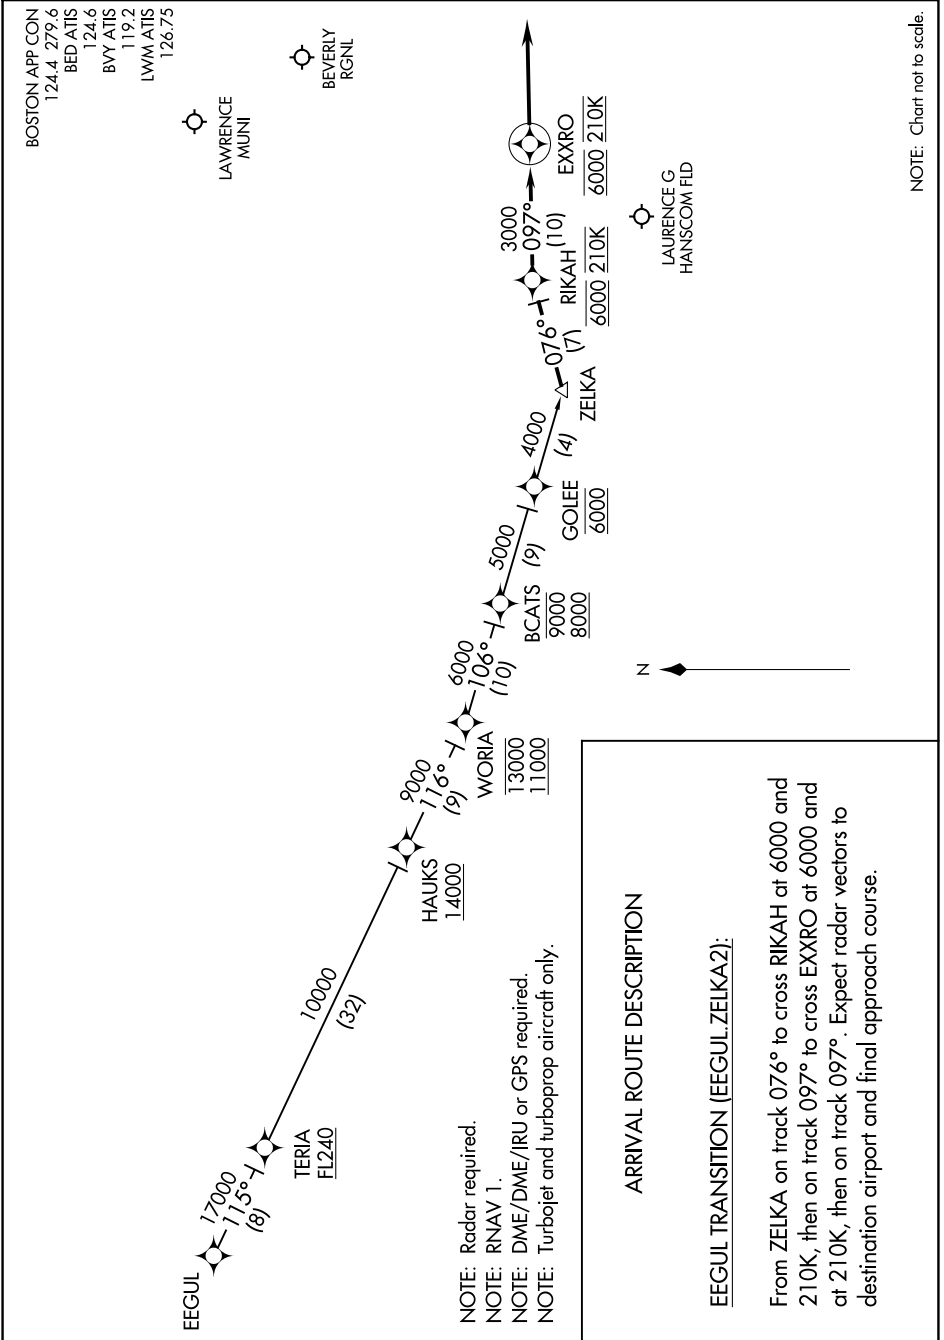

ZELKA TWO ARRIVAL (RNAV)

BEDFORD, MASSACHUSETTS

NE-1, 22 FEB 2024 to 21 MAR 2024

NOTE: Chart not to scale.

NE-1, 22 FEB 2024 to 21 MAR 2024

ZELKA TWO ARRIVAL (RNAV)

BEDFORD, MASSACHUSETTS