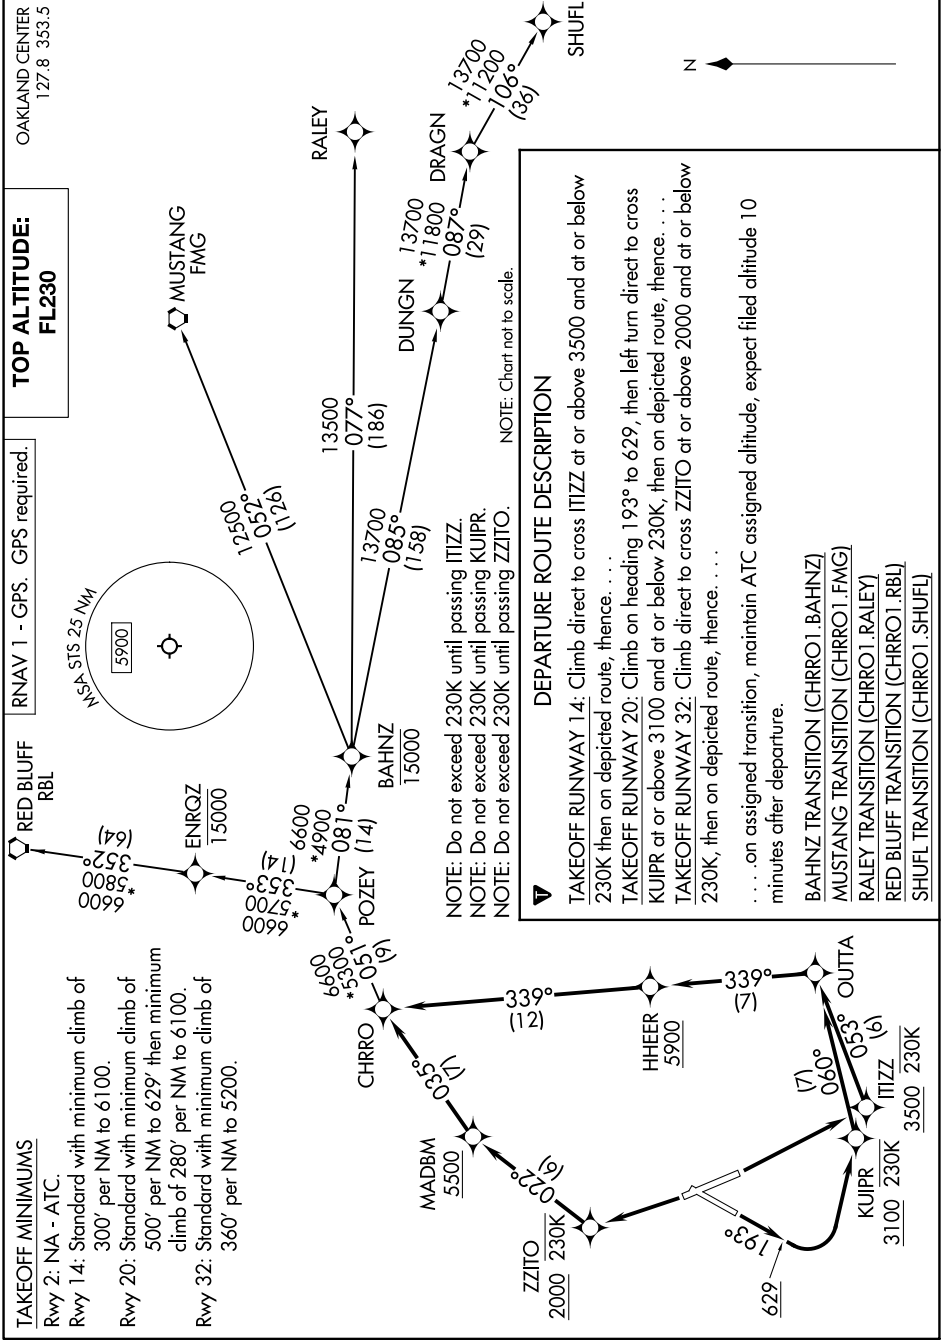

CHRRO ONE DEPARTURE (RNAV)

SW-2, 22 FEB 2024 to 21 MAR 2024

CHRRO ONE DEPARTURE (RNAV)

SW-2, 22 FEB 2024 to 21 MAR 2024