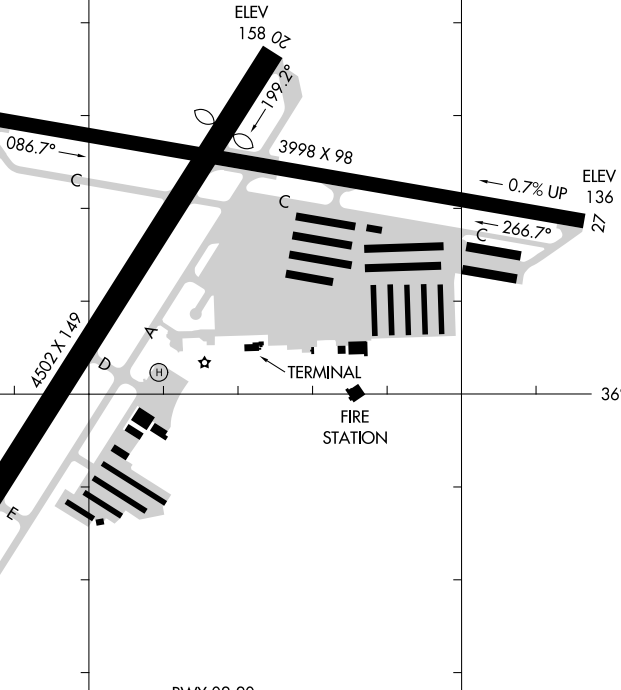

# AIRPORT DIAGRAM

AL-805 (FAA)

WATSONVILLE MUNI (WVI)  
WATSONVILLE, CALIFORNIA

ASOS  
132.275  
CTAF/UNICOM  
122.8

↑  
↑  
VAR 13.1° E  
JANUARY 2020  
ANNUAL RATE OF CHANGE  
0.1° W

36°56.5'N

FIELD  
ELEV  
163

RWY 02-20  
S-81, D-96, 2S-122, 2D-167  
RWY 09-27  
S-45, D-65, 2S-83

36°56.0'N

36°55.5'N

121°47.5'W

121°47.0'W