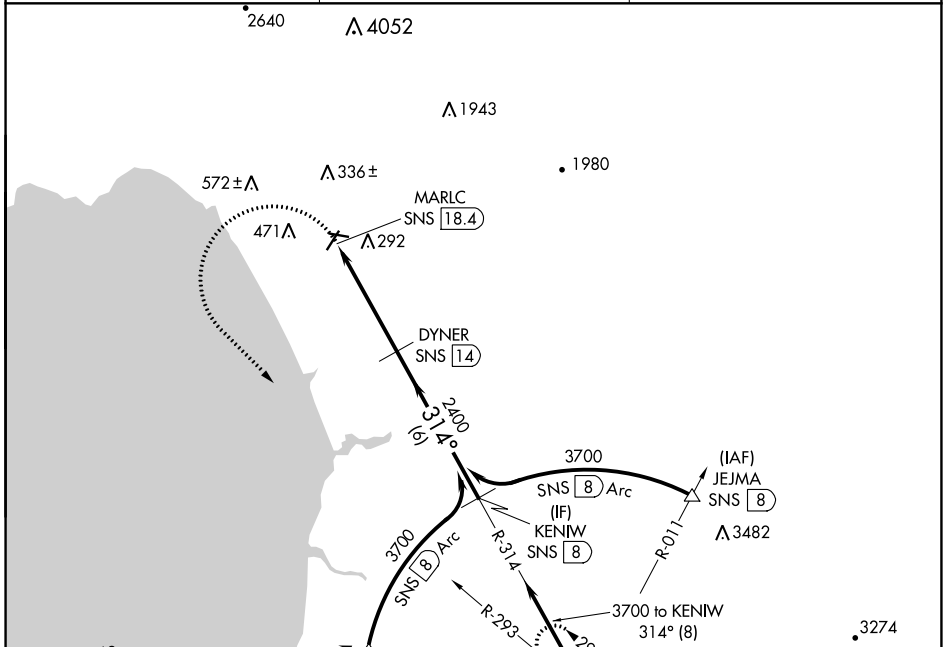

VORTAC SNS 117.3 Chan 120	APP CRS 314°	Rwy Idg TDZE Apt Elev N/A N/A 163
---	------------------------	---

VOR-A
WATSONVILLE MUNI (WVI)

⚠ Circling NA west of Rwy 2-20. When local altimeter setting not received, use Monterey altimeter setting and increase all MDA's 80 feet. DME required. Circling Rwy 27 NA at night.

MISSED APPROACH: Climbing left turn to 5000 direct SNS VORTAC and hold, continue climb-in-hold to 5000.

ASOS 132.275	NORCAL APP CON 127.15 307.125	UNICOM 122.8 (CTAF) 📞
------------------------	---	--

CATEGORY	A	B	C	D
CIRCLING	1300-1¼ 1137 (1200-1¼)	1300-1½ 1137 (1200-1½)	1300-3	1137 (1200-3)

SW-2, 22 FEB 2024 to 21 MAR 2024

SW-2, 22 FEB 2024 to 21 MAR 2024