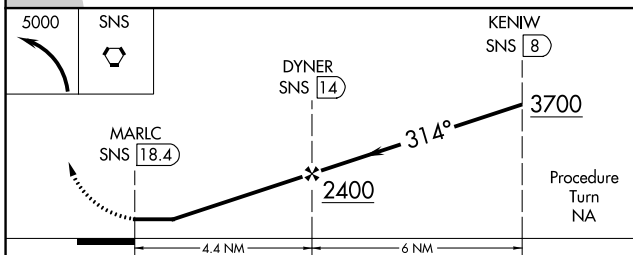

VORTAC SNS 117.3 Chan 120	APP CRS 314°	Rwy Idg TDZE Apt Elev N/A N/A 163
---	------------------------	---

VOR-A
WATSONVILLE MUNI (WVI)

⚠ Circling NA west of Rwy 2-20. When local altimeter setting not received, use Monterey altimeter setting and increase all MDA's 80 feet. DME required. Circling Rwy 27 NA at night.

MISSED APPROACH: Climbing left turn to 5000 direct SNS VORTAC and hold, continue climb-in-hold to 5000.

ASOS 132.275	NORCAL APP CON 127.15 307.125	UNICOM 122.8 (CTAF) 📞
------------------------	---	--

CATEGORY	A	B	C	D
CIRCLING	1300-1¼ 1137 (1200-1¼)	1300-1½ 1137 (1200-1½)	1300-3	1137 (1200-3)