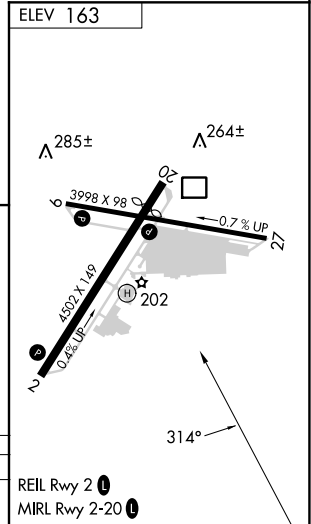

VORTAC SNS 117.3 Chan 120	APP CRS 314°	Rwy Idg TDZE Apt Elev N/A N/A 163
---	------------------------	---

VOR-A
WATSONVILLE MUNI (WVI)

⚠ Circling NA west of Rwy 2-20. When local altimeter setting not received, use Monterey altimeter setting and increase all MDA's 80 feet. DME required. Circling Rwy 27 NA at night.

MISSED APPROACH: Climbing left turn to 5000 direct SNS VORTAC and hold, continue climb-in-hold to 5000.

ASOS 132.275	NORCAL APP CON 127.15 307.125	UNICOM 122.8 (CTAF) 📞
------------------------	---	--

CATEGORY	A	B	C	D
CIRCLING	1300-1¼ 1137 (1200-1¼)	1300-1½ 1137 (1200-1½)	1300-3	1137 (1200-3)