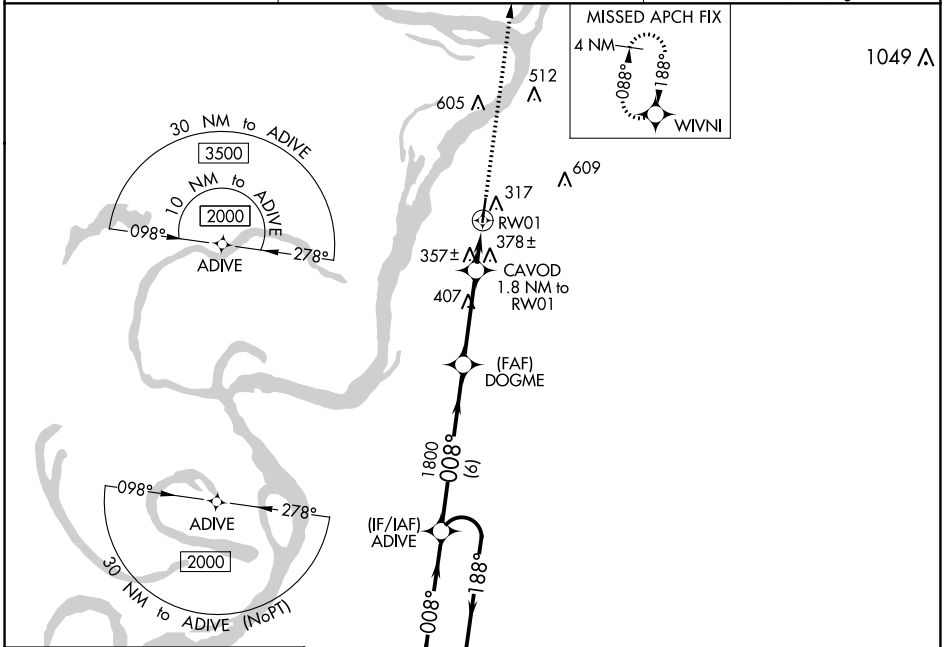

VICKSBURG, MISSISSIPPI

AL-879 (FAA)

24025

WAAS CH 66030 W01A	APP CRS 008°	Rwy Idg TDZE 104 Apt Elev 107	4701
--	------------------------	---	-------------

RNAV (GPS) RWY 1

VICKSBURG MUNI (VKS)

RNP APCH.

∇ Circling NA for Cat D west of Rwy 1-19. Procedure NA at night.
⚠ Rwy 1 helicopter visibility reduction below 1 SM NA.

MISSED APPROACH: Climb to 2000 direct WIVNI and hold.

AWOS-3
118.85

MEMPHIS CENTER
132.5 259.1

UNICOM
122.8 (CTAF) 0

SC-4, 22 FEB 2024 to 21 MAR 2024

SC-4, 22 FEB 2024 to 21 MAR 2024

ELEV 107	TDZE 104
----------	----------

CATEGORY		A	B	C	D
LP	MDA	620-1	516 (600-1)	620-1 3/8	516 (600-1 1/2)
LNAV	MDA	640-1	536 (600-1)	640-1 1/2	536 (600-1 1/2)
CIRCLING		700-1	593 (600-1)	700-1 1/2 593 (600-1 1/2)	860-2 1/2 753 (800-2 1/2)

VICKSBURG, MISSISSIPPI
Amdt 1B 13SEP18

32°14'N-90°56'W

RNAV (GPS) RWY 1