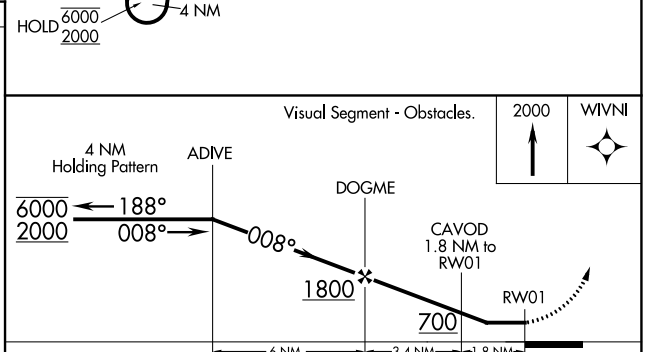

MISSED APPROACH: Climb to 2000 direct WIVNI and hold.

AWOS-3
118.85

MEMPHIS CENTER
132.5 259.1

UNICOM
122.8 (CTAF) 0

SC-4, 22 FEB 2024 to 21 MAR 2024

SC-4, 22 FEB 2024 to 21 MAR 2024

ELEV 107	TDZE 104
----------	----------

CATEGORY		A	B	C	D
LP	MDA	620-1	516 (600-1)	620-1 3/8	516 (600-1 1/2)
LNAV	MDA	640-1	536 (600-1)	640-1 1/2	536 (600-1 1/2)
CIRCLING		700-1	593 (600-1)	700-1 1/2 593 (600-1 1/2)	860-2 1/2 753 (800-2 1/2)