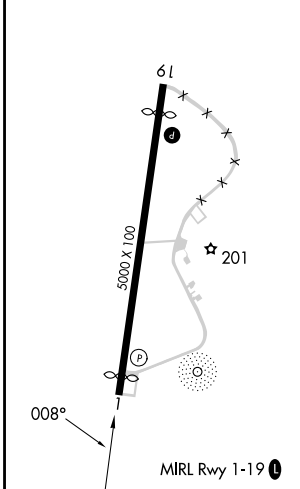

VICKSBURG, MISSISSIPPI

AL-879 (FAA)

24025

WAAS CH 66030 W01A	APP CRS 008°	Rwy Idg TDZE 104 Apt Elev 107	4701
--	------------------------	---	-------------

RNAV (GPS) RWY 1

VICKSBURG MUNI (VKS)

RNP APCH.

∇ Circling NA for Cat D west of Rwy 1-19. Procedure NA at night.
⚠ Rwy 1 helicopter visibility reduction below 1 SM NA.

MISSED APPROACH: Climb to 2000 direct WIVNI and hold.

AWOS-3
118.85

MEMPHIS CENTER
132.5 259.1

UNICOM
122.8 (CTAF) 0

SC-4, 22 FEB 2024 to 21 MAR 2024

SC-4, 22 FEB 2024 to 21 MAR 2024

ELEV 107	TDZE 104
----------	----------

CATEGORY		A	B	C	D
LP	MDA	620-1	516 (600-1)	620-1 3/8	516 (600-1 1/2)
LNAV	MDA	640-1	536 (600-1)	640-1 1/2	536 (600-1 1/2)
CIRCLING		700-1	593 (600-1)	700-1 1/2 593 (600-1 1/2)	860-2 1/2 753 (800-2 1/2)