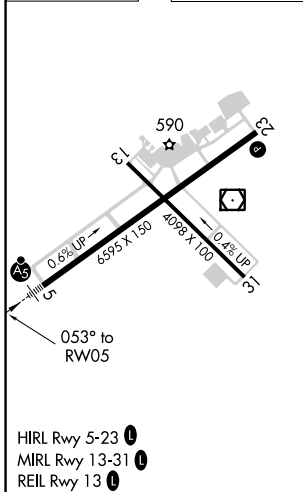

WAAS CH 86343 W05A	APP CRS 053°	Rwy Idg TDZE Apt Elev	6595 516 540
--	------------------------	-----------------------------	---

RNAV (GPS) RWY 5

MEML FLD (HOT)

RNP APCH.		MALSR	MISSED APPROACH: Climb to 1300 then climbing right turn 3000 direct EJREV and hold.
NA For inop ALS, increase all Cats visibility to 1 3/8 SM.			

ASOS 119.925	MEMPHIS CENTER 128.475 377.15	UNICOM 123.0 (CTAF)
------------------------	---	-------------------------------

ELEV 540	D	TDZE 516
----------	----------	----------

SC-1, 22 FEB 2024 to 21 MAR 2024