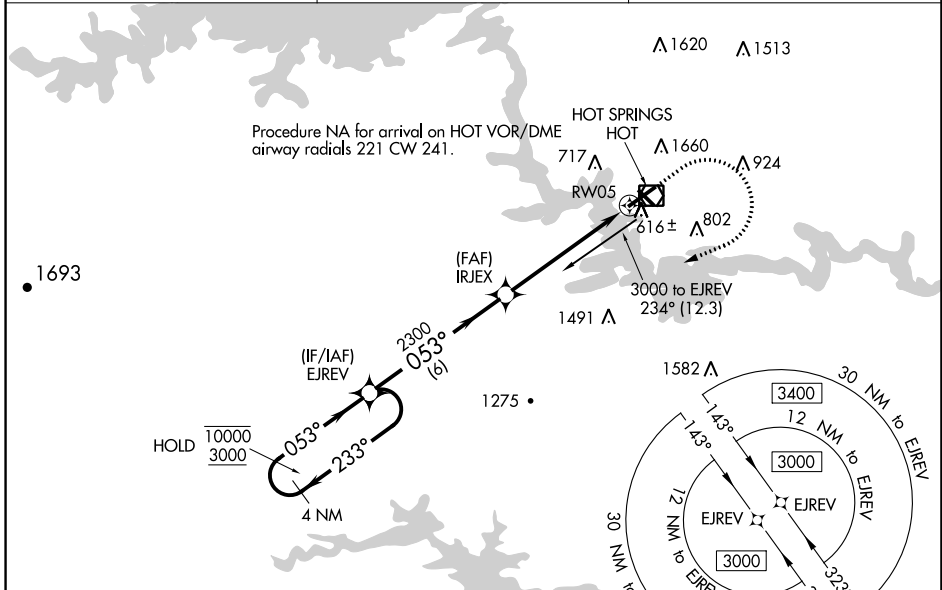

WAAS CH 86343 W05A	APP CRS 053°	Rwy Idg TDZE Apt Elev	6595 516 540
--	------------------------	-----------------------------	---

RNAV (GPS) RWY 5

MEML FLD (HOT)

RNP APCH.		MALSR	MISSED APPROACH: Climb to 1300 then climbing right turn 3000 direct EJREV and hold.
NA For inop ALS, increase all Cats visibility to 1 3/8 SM.			

ASOS 119.925	MEMPHIS CENTER 128.475 377.15	UNICOM 123.0 (CTAF)
------------------------	---	-------------------------------

ELEV 540	D	TDZE 516
----------	----------	----------

SC-1, 22 FEB 2024 to 21 MAR 2024

SC-1, 22 FEB 2024 to 21 MAR 2024