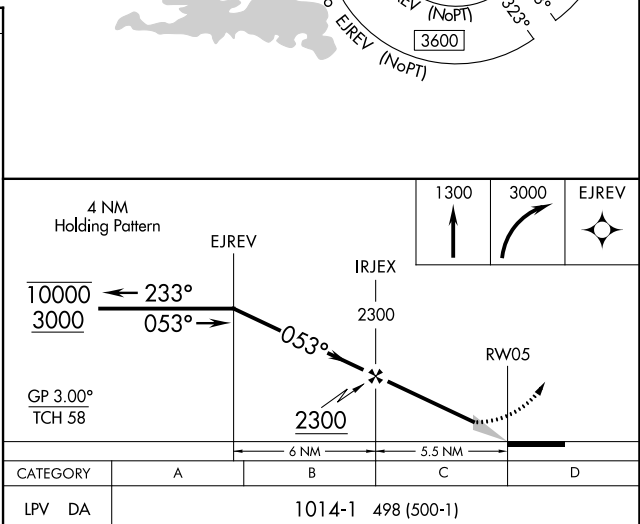

WAAS CH 86343 W05A	APP CRS 053°	Rwy Idg TDZE Apt Elev	6595 516 540
--	------------------------	-----------------------------	---

RNAV (GPS) RWY 5

MEML FLD (HOT)

RNP APCH.		MALSR	MISSED APPROACH: Climb to 1300 then climbing right turn 3000 direct EJREV and hold.
NA For inop ALS, increase all Cats visibility to 1 3/8 SM.			

ASOS 119.925	MEMPHIS CENTER 128.475 377.15	UNICOM 123.0 (CTAF)
------------------------	---	-------------------------------

ELEV 540	D	TDZE 516
----------	----------	----------

SC-1, 22 FEB 2024 to 21 MAR 2024

SC-1, 22 FEB 2024 to 21 MAR 2024