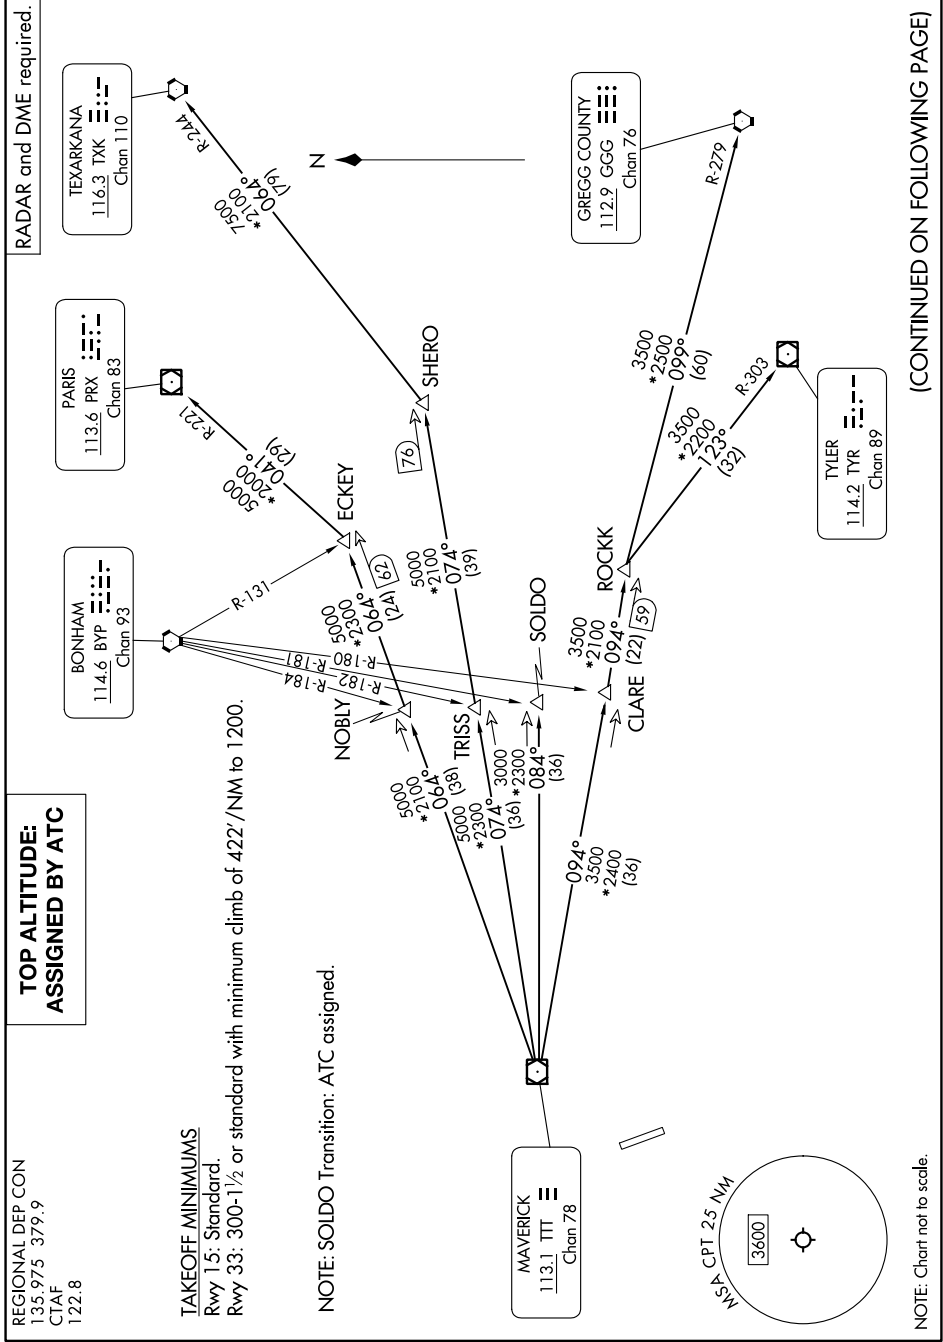

GARLAND FIVE DEPARTURE

CLEBURNE, TEXAS

SC-2, 22 FEB 2024 to 21 MAR 2024

(CONTINUED ON FOLLOWING PAGE)

SC-2, 22 FEB 2024 to 21 MAR 2024

GARLAND FIVE DEPARTURE

CLEBURNE, TEXAS

CLEBURNE RGNL (CPT)