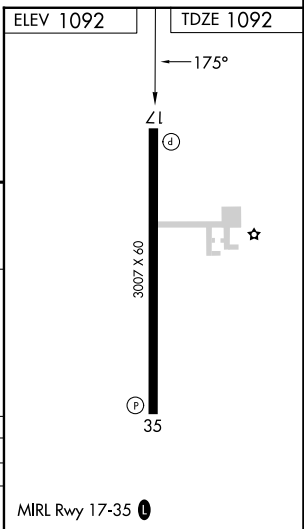

APP CRS 175°	Rwy Idg 3007
	TDZE 1092
	Apt Elev 1092

RNAV (GPS) RWY 17

MEDFORD MUNI (O53)

RNP APCH.	MISSED APPROACH: Climbing left turn to 5000 direct FIRET and hold.
▲ NA Use Ponca City Rgnl altimeter setting. Procedure NA at night.	

PNC ASOS 134.075	VANCE APP CON* 118.075 273.475	UNICOM 122.8(CTAF)

SC-1, 22 FEB 2024 to 21 MAR 2024

SC-1, 22 FEB 2024 to 21 MAR 2024