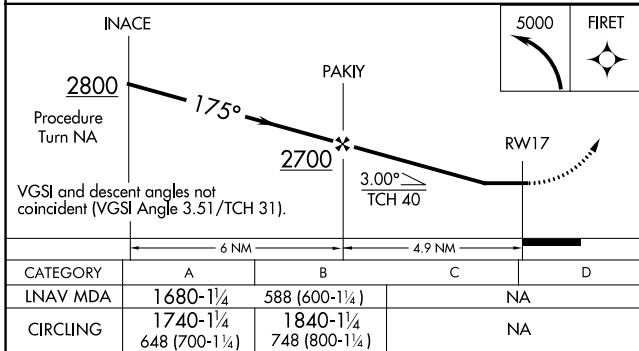

APP CRS 175°	Rwy Idg 3007
	TDZE 1092
	Apt Elev 1092

RNAV (GPS) RWY 17

MEDFORD MUNI (O53)

RNP APCH.	MISSED APPROACH: Climbing left turn to 5000 direct FIRET and hold.
▲ NA Use Ponca City Rgnl altimeter setting. Procedure NA at night.	

PNC ASOS 134.075	VANCE APP CON* 118.075 273.475	UNICOM 122.8(CTAF)

SC-1, 22 FEB 2024 to 21 MAR 2024

SC-1, 22 FEB 2024 to 21 MAR 2024