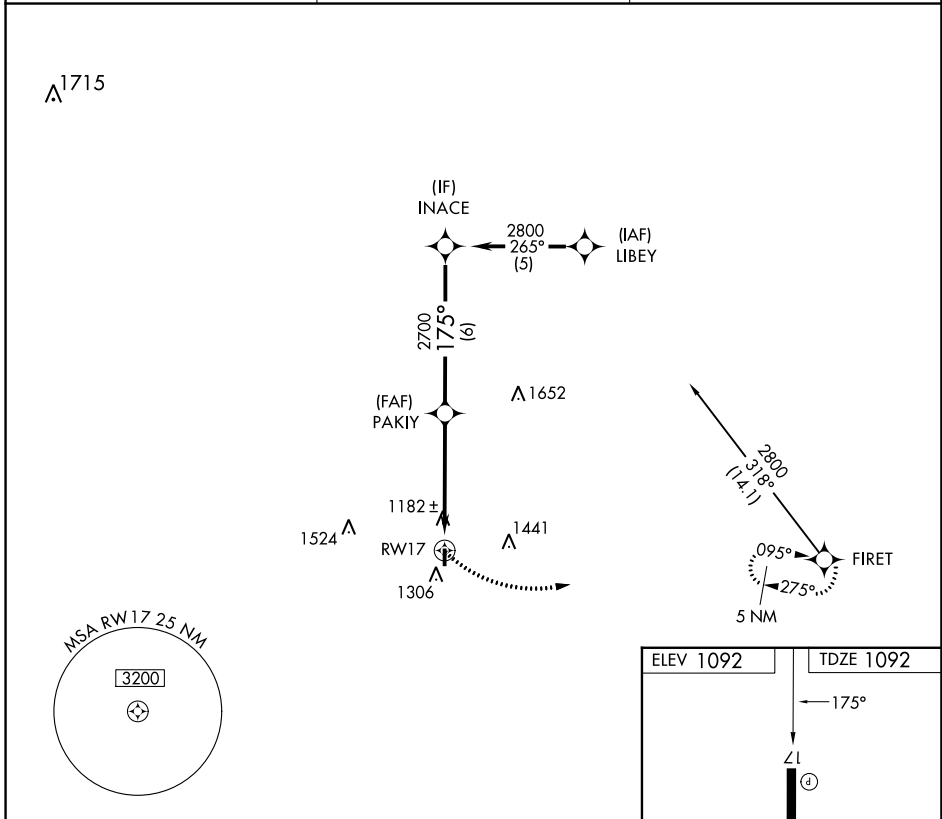

APP CRS 175°	Rwy Idg 3007
	TDZE 1092
	Apt Elev 1092

RNAV (GPS) RWY 17

MEDFORD MUNI (O53)

RNP APCH.	MISSED APPROACH: Climbing left turn to 5000 direct FIRET and hold.
▲ NA Use Ponca City Rgnl altimeter setting. Procedure NA at night.	

PNC ASOS 134.075	VANCE APP CON* 118.075 273.475	UNICOM 122.8(CTAF)
----------------------------	--	------------------------------

SC-1, 22 FEB 2024 to 21 MAR 2024

SC-1, 22 FEB 2024 to 21 MAR 2024