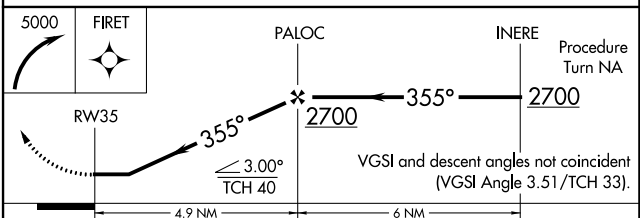

APP CRS 355°	Rwy Idg 3007
	TDZE 1085
	Apt Elev 1092

RNAV (GPS) RWY 35

MEDFORD MUNI (O53)

RNP APCH.	MISSED APPROACH: Climbing right turn to 5000 direct FIRET and hold.
▲ NA Use Ponca City Rgnl altimeter setting. Procedure NA at night.	

CATEGORY	A	B	C	D
LNAV MDA	1700-1¼	608 (700-1¼)	NA	
CIRCLING	1740-1¼ 648 (700-1¼)	1840-1¼ 748 (800-1¼)	NA	