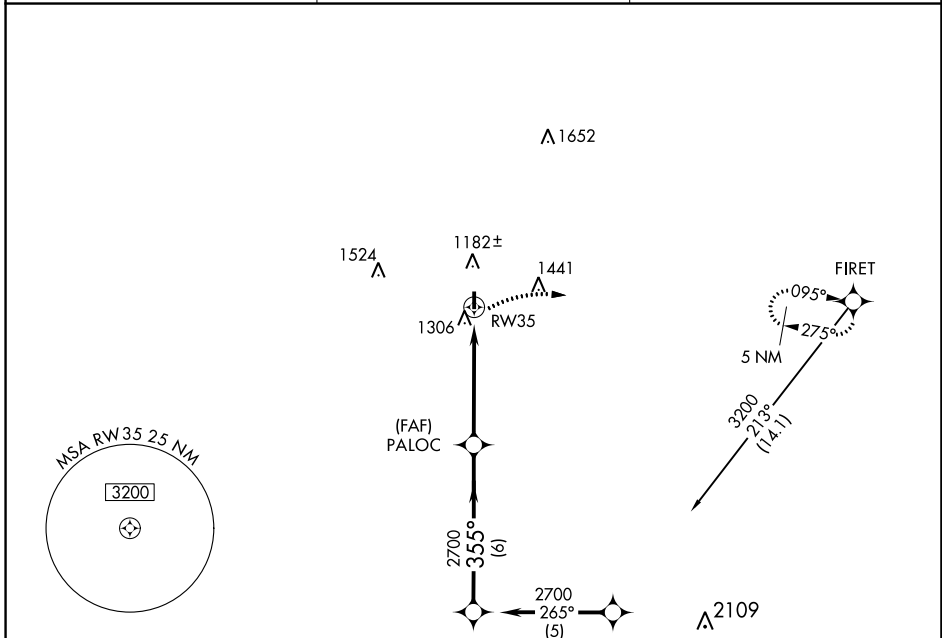

APP CRS 355°	Rwy Idg 3007
	TDZE 1085
	Apt Elev 1092

RNAV (GPS) RWY 35

MEDFORD MUNI (O53)

RNP APCH.	MISSED APPROACH: Climbing right turn to 5000 direct FIRET and hold.
▲ NA Use Ponca City Rgnl altimeter setting. Procedure NA at night.	

PNC ASOS 134.075	VANCE APP CON* 118.075 273.475	UNICOM 122.8 (CTAF)
----------------------------	--	-------------------------------

SC-1, 22 FEB 2024 to 21 MAR 2024

SC-1, 22 FEB 2024 to 21 MAR 2024

ELEV 1092	TDZE 1085
MIRL Rwy 17-35	

CATEGORY	A	B	C	D
LNAV MDA	1700-1¼	608 (700-1¼)	NA	
CIRCLING	1740-1¼ 648 (700-1¼)	1840-1¼ 748 (800-1¼)	NA	