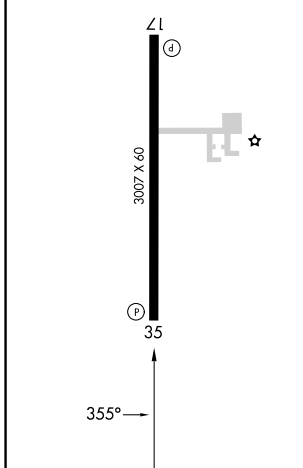

APP CRS 355°	Rwy Idg 3007
	TDZE 1085
	Apt Elev 1092

RNAV (GPS) RWY 35

MEDFORD MUNI (O53)

RNP APCH.	MISSED APPROACH: Climbing right turn to 5000 direct FIRET and hold.
▲ NA Use Ponca City Rgnl altimeter setting. Procedure NA at night.	

CATEGORY	A	B	C	D
LNAV MDA	1700-1¼	608 (700-1¼)	NA	
CIRCLING	1740-1¼ 648 (700-1¼)	1840-1¼ 748 (800-1¼)	NA	