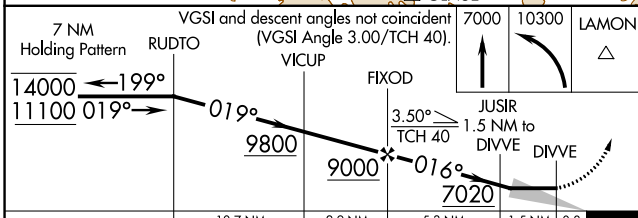

WAAS CH 48827 W04A	APP CRS 016°	Rwy Idg TDZE Apt Elev	7300 6179 6231
--	------------------------	-----------------------------	---

RNAV (GPS) RWY 4

DRIGGS/REED MEML (DIJ)

RNP APCH.	MISSED APPROACH: Climb to 7000 then climbing left turn to 10300 direct LAMON and hold, continue climb-in-hold to 10300.
Circling NA for Cats C and D southeast of Rwy 4-22.	

AWOS-3PT 120.775	SALT LAKE CENTER 128.35 239.25	UNICOM 122.7 (CTAF) 0
----------------------------	--	---------------------------------

NW-1, 22 FEB 2024 to 21 MAR 2024

NW-1, 22 FEB 2024 to 21 MAR 2024

CATEGORY	A	B	C	D
LP MDA	6500-1 321 (300-1)			
LNAV MDA	6540-1 361 (400-1)			
CIRCLING	6760-1	6820-1	6880-1¾	7400-3
	529 (600-1)	589 (600-1)	649 (700-1¾)	1169 (1200-3)