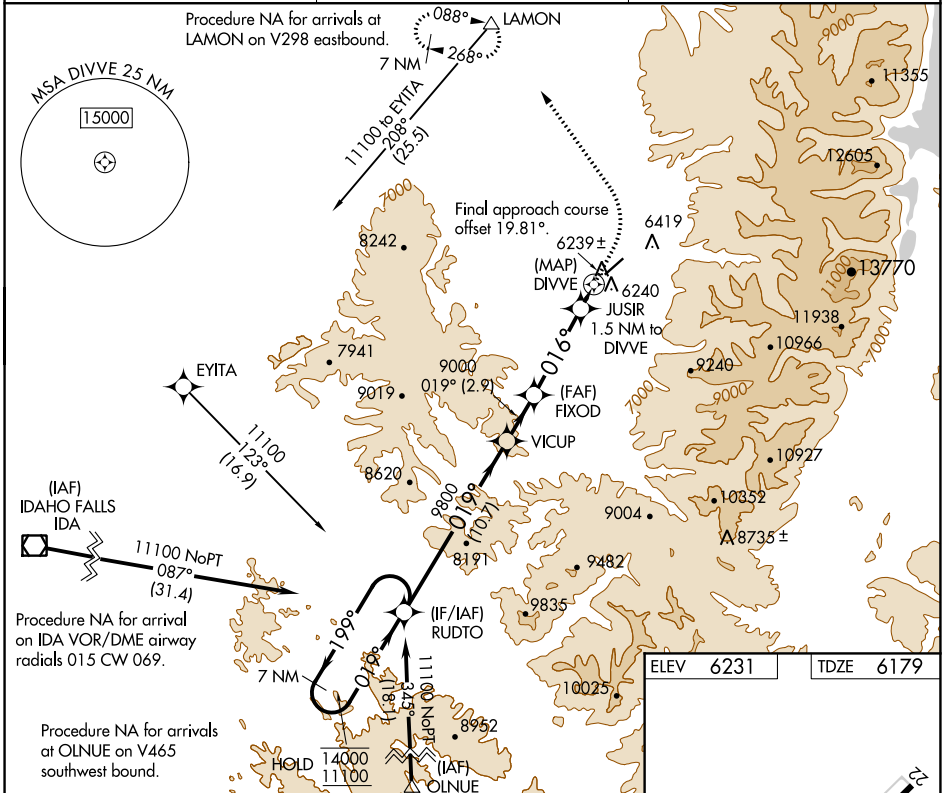

WAAS CH 48827 W04A	APP CRS 016°	Rwy Idg TDZE Apt Elev	7300 6179 6231
--	------------------------	-----------------------------	---

RNAV (GPS) RWY 4

DRIGGS/REED MEML (DIJ)

RNP APCH.	MISSED APPROACH: Climb to 7000 then climbing left turn to 10300 direct LAMON and hold, continue climb-in-hold to 10300.
Circling NA for Cats C and D southeast of Rwy 4-22.	

AWOS-3PT 120.775	SALT LAKE CENTER 128.35 239.25	UNICOM 122.7 (CTAF) 0
----------------------------	--	---------------------------------

NW-1, 22 FEB 2024 to 21 MAR 2024

NW-1, 22 FEB 2024 to 21 MAR 2024

CATEGORY	A	B	C	D
LP MDA	6500-1 321 (300-1)			
LNAV MDA	6540-1 361 (400-1)			
CIRCLING	6760-1	6820-1	6880-1¾	7400-3
	529 (600-1)	589 (600-1)	649 (700-1¾)	1169 (1200-3)