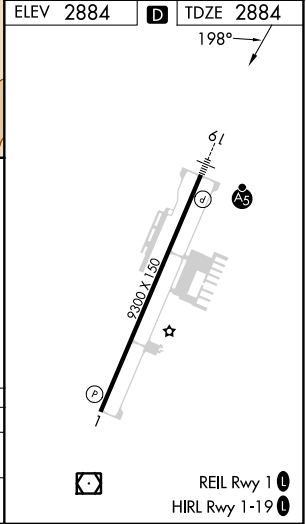

RNAV (GPS) RWY 19

ST GEORGE RGNL (SGU)

APP CRS 198°	Rwy ldg TDZE Apt Elev	9300 2884 2884

RNP APCH-GPS. ▽ ▲ -6°C	MALSR 55	MISSED APPROACH: Climbing right turn to 9800 direct HUNKU and hold, continue climb-in-hold to 9800.

AWOS-3PT 135.075	LOS ANGELES CENTER 124.2 343.6	CINC DEL 133.3	UNICOM 123.075 (CTAF) 0

SW-4, 22 FEB 2024 to 21 MAR 2024

SW-4, 22 FEB 2024 to 21 MAR 2024