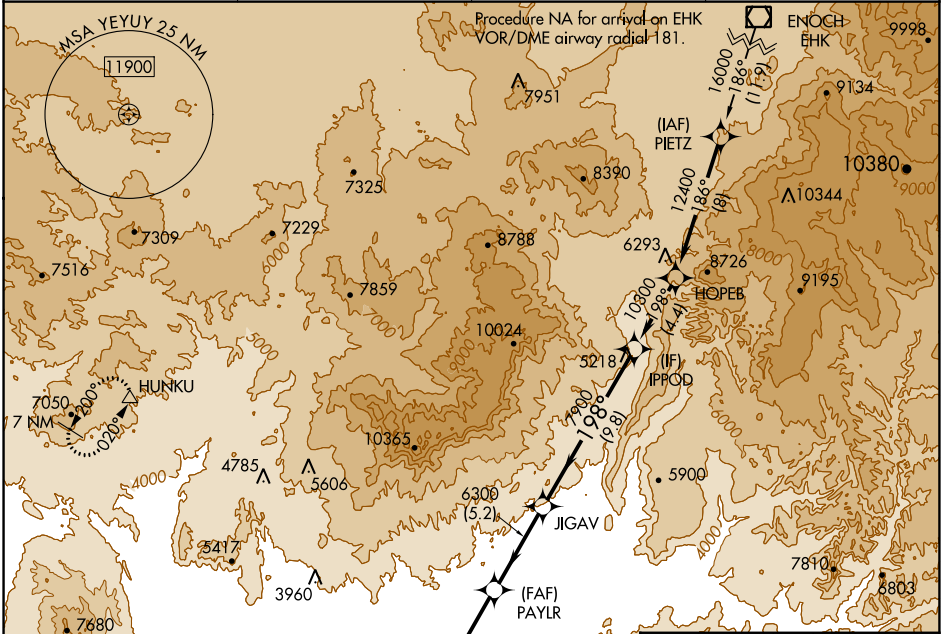

RNAV (GPS) RWY 19

ST GEORGE RGNL (SGU)

APP CRS 198°	Rwy ldg TDZE Apt Elev	9300 2884 2884
------------------------	-----------------------------	---

RNP APCH-GPS. ▽ ▲ -6°C	MALSR 55	MISSED APPROACH: Climbing right turn to 9800 direct HUNKU and hold, continue climb-in-hold to 9800.
---------------------------------	-------------	---

AWOS-3PT 135.075	LOS ANGELES CENTER 124.2 343.6	CINC DEL 133.3	UNICOM 123.075 (CTAF) 0
----------------------------	--	--------------------------	-----------------------------------

SW-4, 22 FEB 2024 to 21 MAR 2024

SW-4, 22 FEB 2024 to 21 MAR 2024