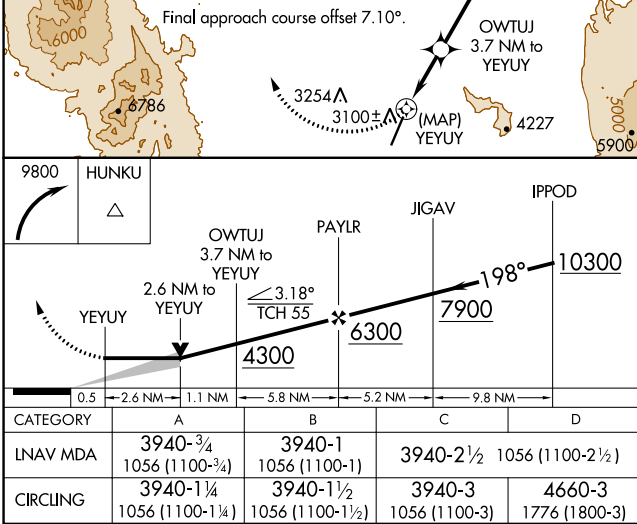

RNAV (GPS) RWY 19

ST GEORGE RGNL (SGU)

APP CRS 198°	Rwy ldg TDZE Apt Elev	9300 2884 2884
------------------------	-----------------------------	---

RNP APCH-GPS. ▽ ▲ -6°C	MALSR 55	MISSED APPROACH: Climbing right turn to 9800 direct HUNKU and hold, continue climb-in-hold to 9800.
---------------------------------	-------------	---

AWOS-3PT 135.075	LOS ANGELES CENTER 124.2 343.6	CINC DEL 133.3	UNICOM 123.075 (CTAF) 0
----------------------------	--	--------------------------	-----------------------------------

SW-4, 22 FEB 2024 to 21 MAR 2024

SW-4, 22 FEB 2024 to 21 MAR 2024