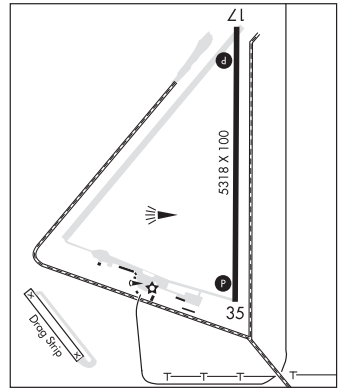

KLAMATH FALLS

LAKEVIEW

LAKE CO (LKV)(KLV) 3 SW UTC-8(-7DT) N42°09.67' W120°23.95'
4734 B NOTAM FILE LKV
RWY 17-35: H5318X100 (ASPH) S-74, D-86 MIRL
RWY 17: REIL. PAPI(P4R)—GA 3.0° TCH 45'.
RWY 35: REIL. PAPI(P4L)—GA 3.0° TCH 45'.
SERVICE: S4 FUEL 100LL, JET A LGT ACTIVATE MIRL Rwy 17-35;
PAPI Rwy 17 and Rwy 35; REIL Rwy 17 and Rwy 35—CTAF.
Tetrahedron lighting inop.
AIRPORT REMARKS: Attended Apr-Sep 1700-0000Z, Oct-Mar
1500-0100Z. Flocks of large waterfowl in vcnty Nov-May. Wildlife
on and invof arpt. Extv airtanker ops in fire season. Possible glider ops
on twy. Drag strip oriented NW-SE lctd 3000' southwest of Rwy 35.
Twy NE-SW used for strong cross wind ldg.
AIRPORT MANAGER: 541-947-4222
WEATHER DATA SOURCES: AWOS-3PT 135.525 (541) 947-5069.
COMMUNICATIONS: CTAF/UNICOM 122.8
RCO 122.3 (MC MINNVILLE RADIO)
Ⓡ SEATTLE CENTER APP/DEP CON 127.6
CLEARANCE DELIVERY PHONE: For CD if una to ctc on FSS freq, ctc Seattle
ARTCC at 253-351-3694.
RADIO AIDS TO NAVIGATION: NOTAM FILE LKV.
LAKEVIEW (H) (H) VORTACW 112.0 LKV Chan 57 N42°29.57'
W120°30.43' 147° 20.5 NM to fld. 7465/19E.

KLAMATH FALLS
H-3B, L-11A
IAP

LEBANON STATE (S3Ø) 1 SW UTC-8(-7DT) N44°31.87' W122°55.78'
349 B NOTAM FILE MMV
RWY 16-34: H2747X60 (ASPH) MIRL
RWY 16: PAPI(P2L)—GA 3.5° TCH 40'. Tree.
RWY 34: PAPI(P2L)—GA 3.0° TCH 44'. Thld dspld 260'. Road.
SERVICE: S4 FUEL 100LL, MOGAS LGT ACTVT PAPI RWY 16 & 34; MIRL RWY 16-34—CTAF.
AIRPORT REMARKS: Attended continuously. Acft departing Rwy 34 make 10° left turn after tkf as soon as safety permits.
AIRPORT MANAGER: 503-378-4880
COMMUNICATIONS: CTAF/UNICOM 122.8
CLEARANCE DELIVERY PHONE: For CD ctc Cascade Apch at 541-607-4674/4675, when Apch clsd ctc Seattle ARTCC at
253-351-3694.

SEATTLE

LENHARDT AIRPARK (See HUBBARD on page 175)