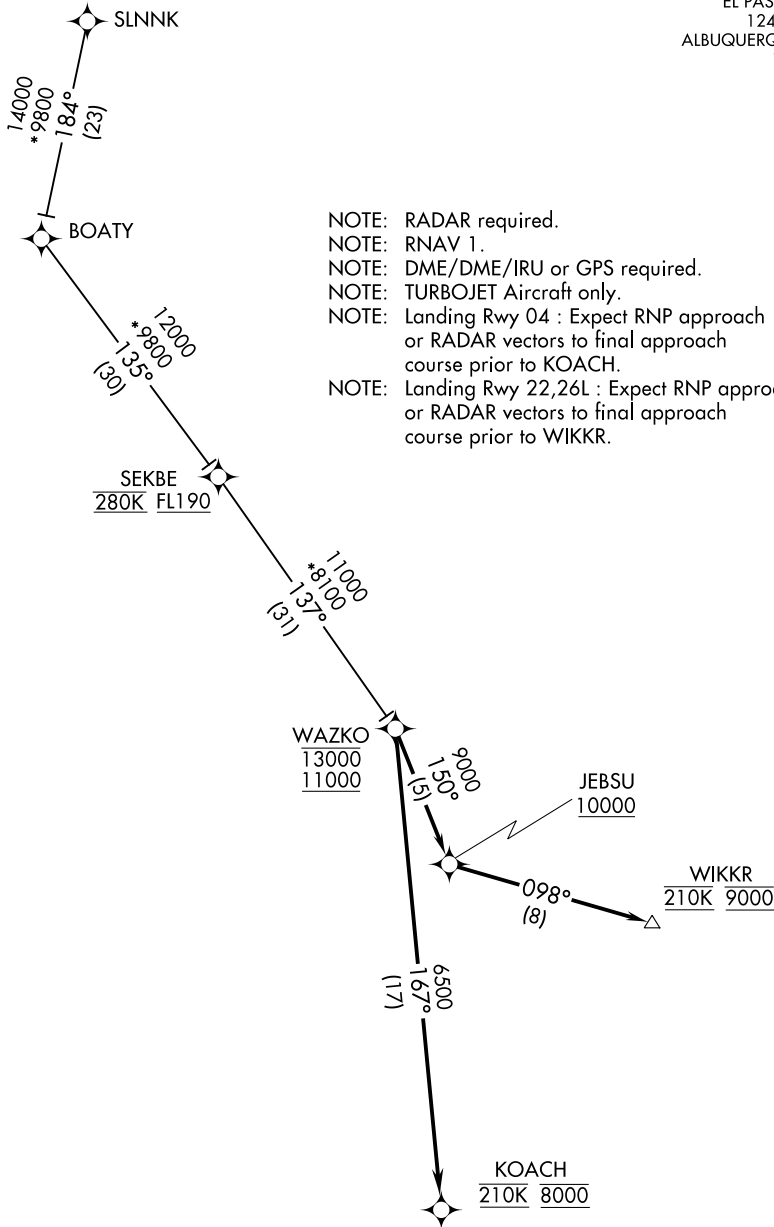

(WAZKO.WAZKO1) 20030
WAZKO ONE ARRIVAL (RNAV)

AL-134 (FAA)

EL PASO INTL (ELP)
 EL PASO, TEXAS

EL PASO D-ATIS
 120.0 254.3
 EL PASO APP CON
 124.25 298.85
 ALBUQUERQUE CENTER
 128.2 285.5

- NOTE: RADAR required.
- NOTE: RNAV 1.
- NOTE: DME/DME/IRU or GPS required.
- NOTE: TURBOJET Aircraft only.
- NOTE: Landing Rwy 04 : Expect RNP approach or RADAR vectors to final approach course prior to KOACH.
- NOTE: Landing Rwy 22,26L : Expect RNP approach or RADAR vectors to final approach course prior to WIKKR.

SC-3, 21 MAR 2024 to 18 APR 2024

SC-3, 21 MAR 2024 to 18 APR 2024

(NARRATIVE ON FOLLOWING PAGE)

NOTE: Chart not to scale.

WAZKO ONE ARRIVAL (RNAV)
 (WAZKO.WAZKO1) 03APR14

EL PASO, TEXAS
EL PASO INTL (ELP)