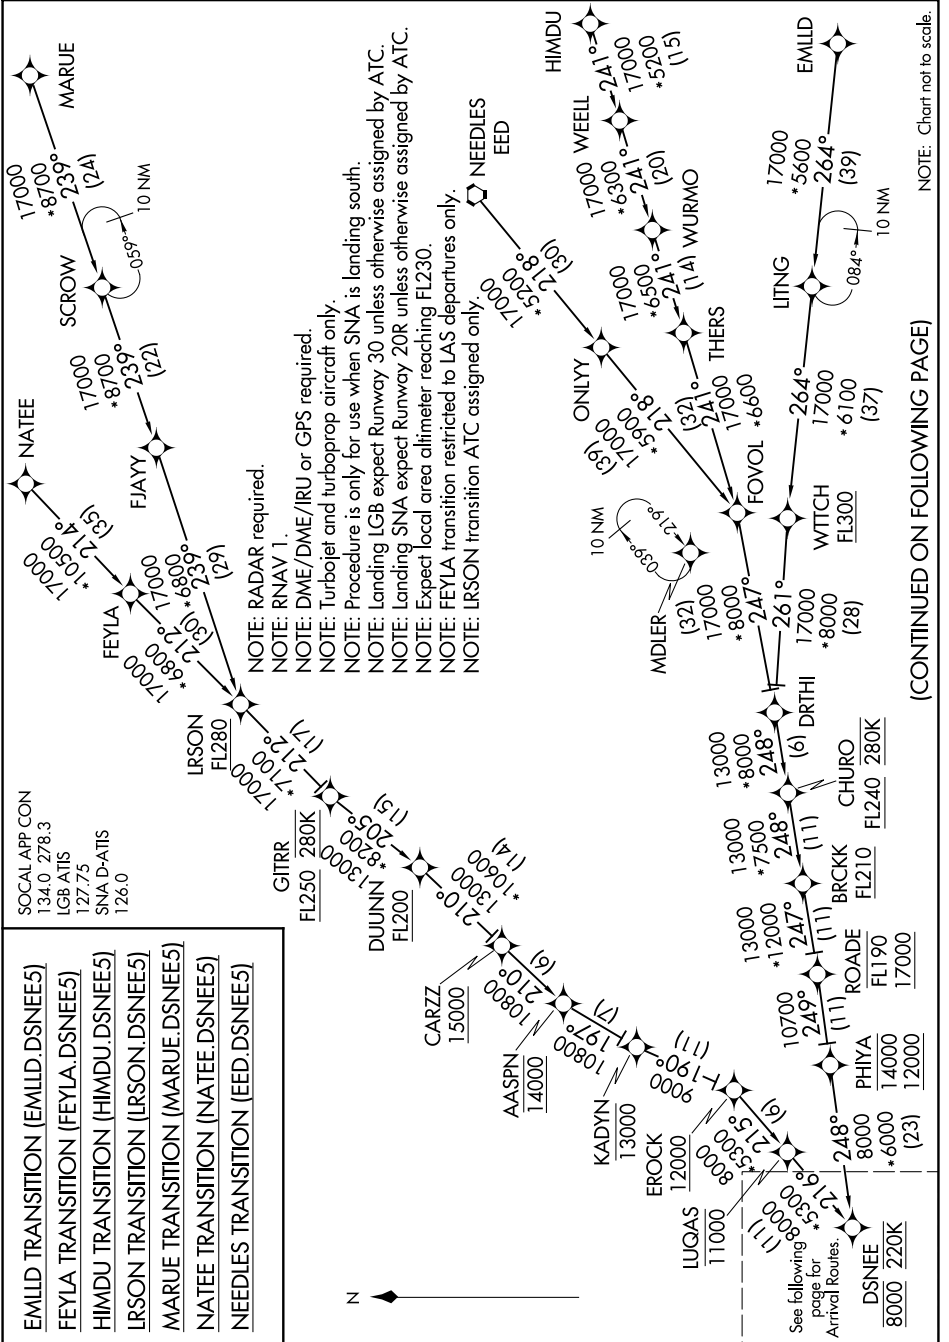

DSNEE FIVE ARRIVAL (RNAV) Transition Routes

LONG BEACH, CALIFORNIA

SW-3, 21 MAR 2024 to 18 APR 2024

NOTE: Chart not to scale.

(CONTINUED ON FOLLOWING PAGE)

SW-3, 21 MAR 2024 to 18 APR 2024

DSNEE FIVE ARRIVAL (RNAV) Transition Routes

LONG BEACH, CALIFORNIA