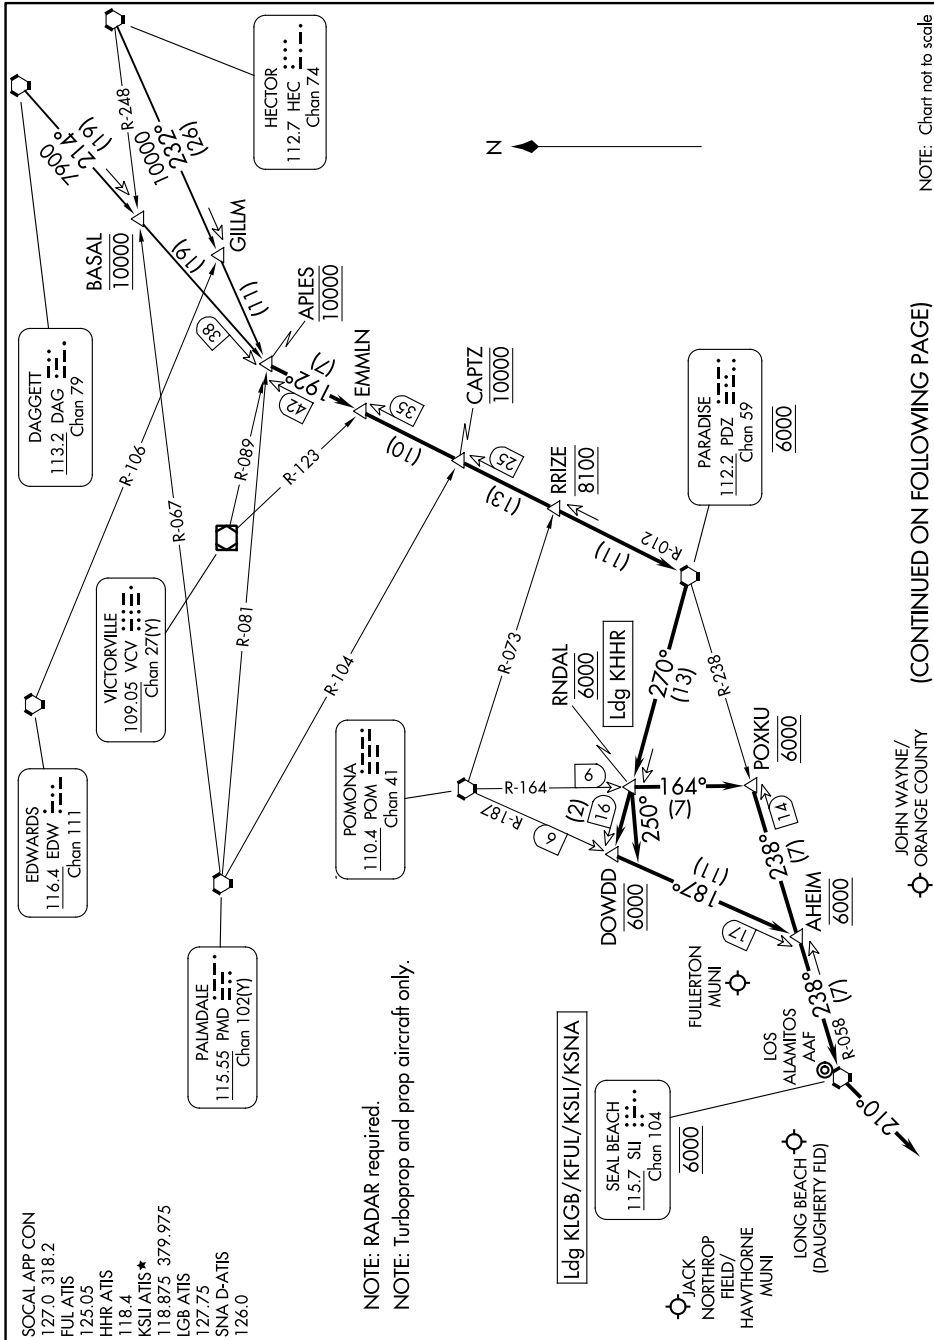

EMMLN ONE ARRIVAL

SW-3, 21 MAR 2024 to 18 APR 2024

NOTE: Chart not to scale

(CONTINUED ON FOLLOWING PAGE)

JOHN WAYNE/
ORANGE COUNTY

SW-3, 21 MAR 2024 to 18 APR 2024

EMMLN ONE ARRIVAL