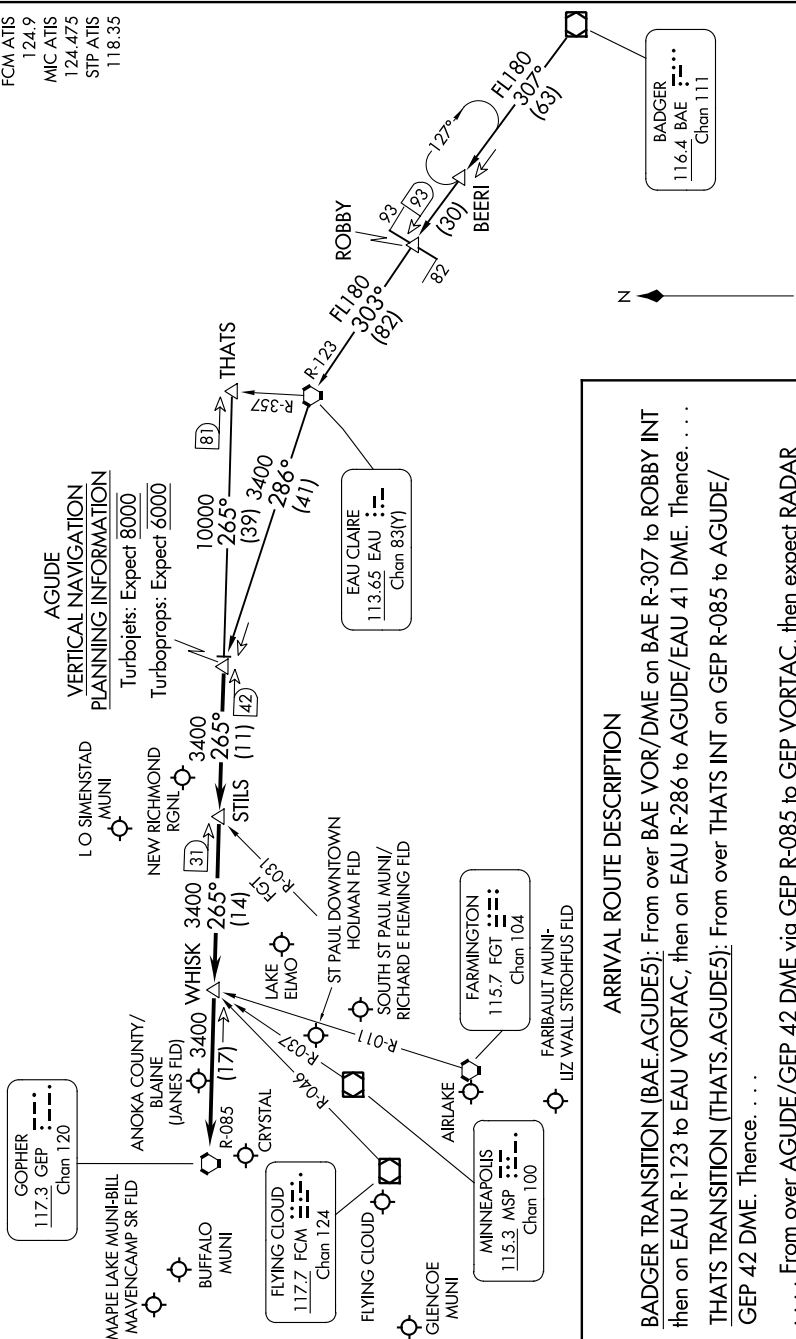

AGUDE FIVE ARRIVAL

AL-263 (FAA)

MINNEAPOLIS-ST PAUL, MINNESOTA

NC-1, 21 MAR 2024 to 18 APR 2024

NOTE: Chart not to scale.

NOTE: DME and RADAR required.

MINNEAPOLIS APP CON
 121.2 335.5
 ANE ATIS
 120.625
 FCM ATIS
 124.9
 MIC ATIS
 124.475
 STP ATIS
 118.35

AGUDE FIVE ARRIVAL