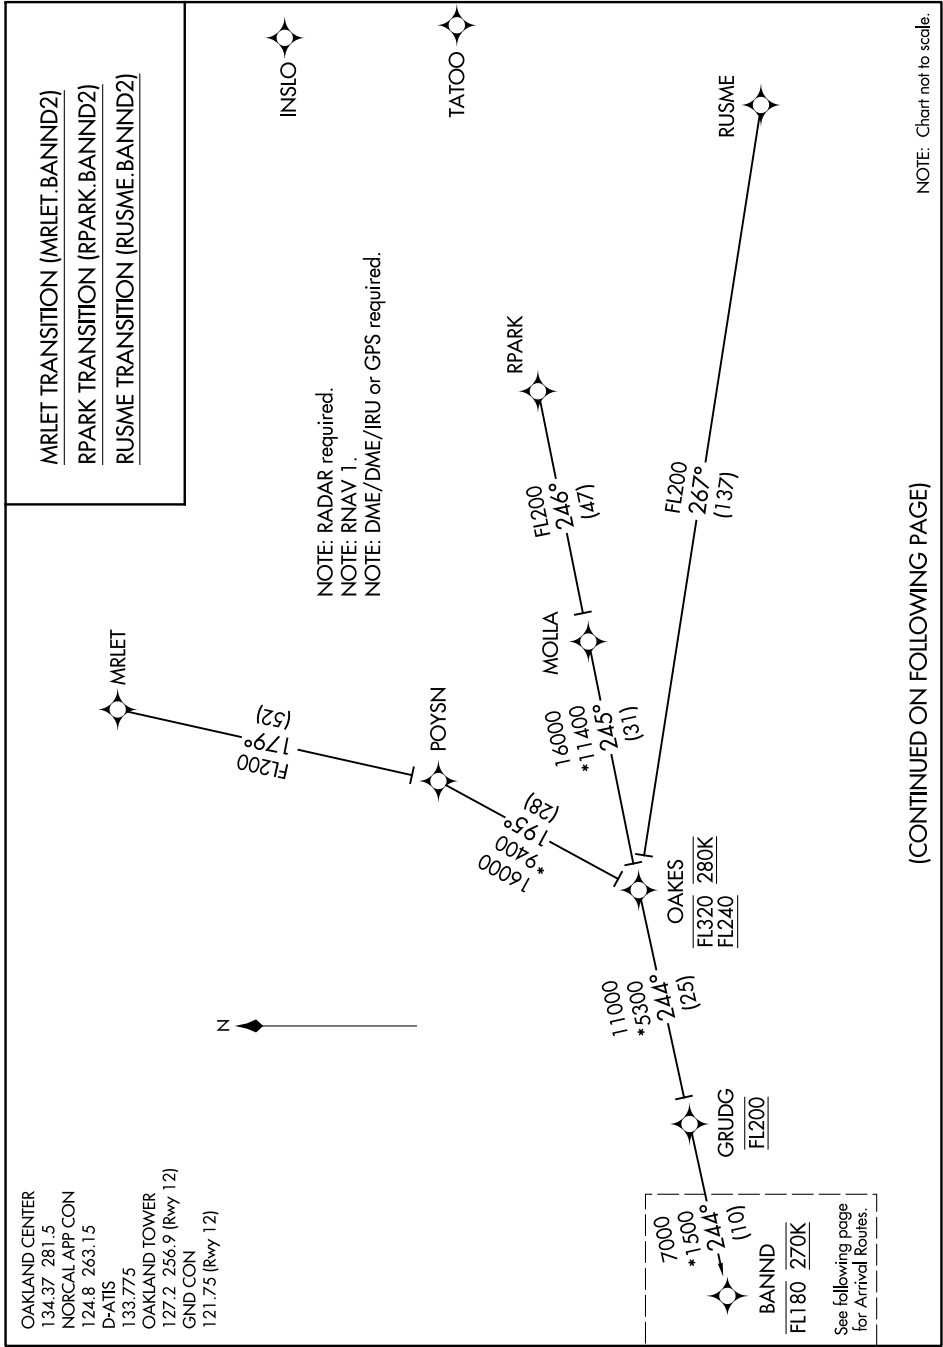

# BANND TWO ARRIVAL (RNAV) Transition Routes

SW-2, 21 MAR 2024 to 18 APR 2024