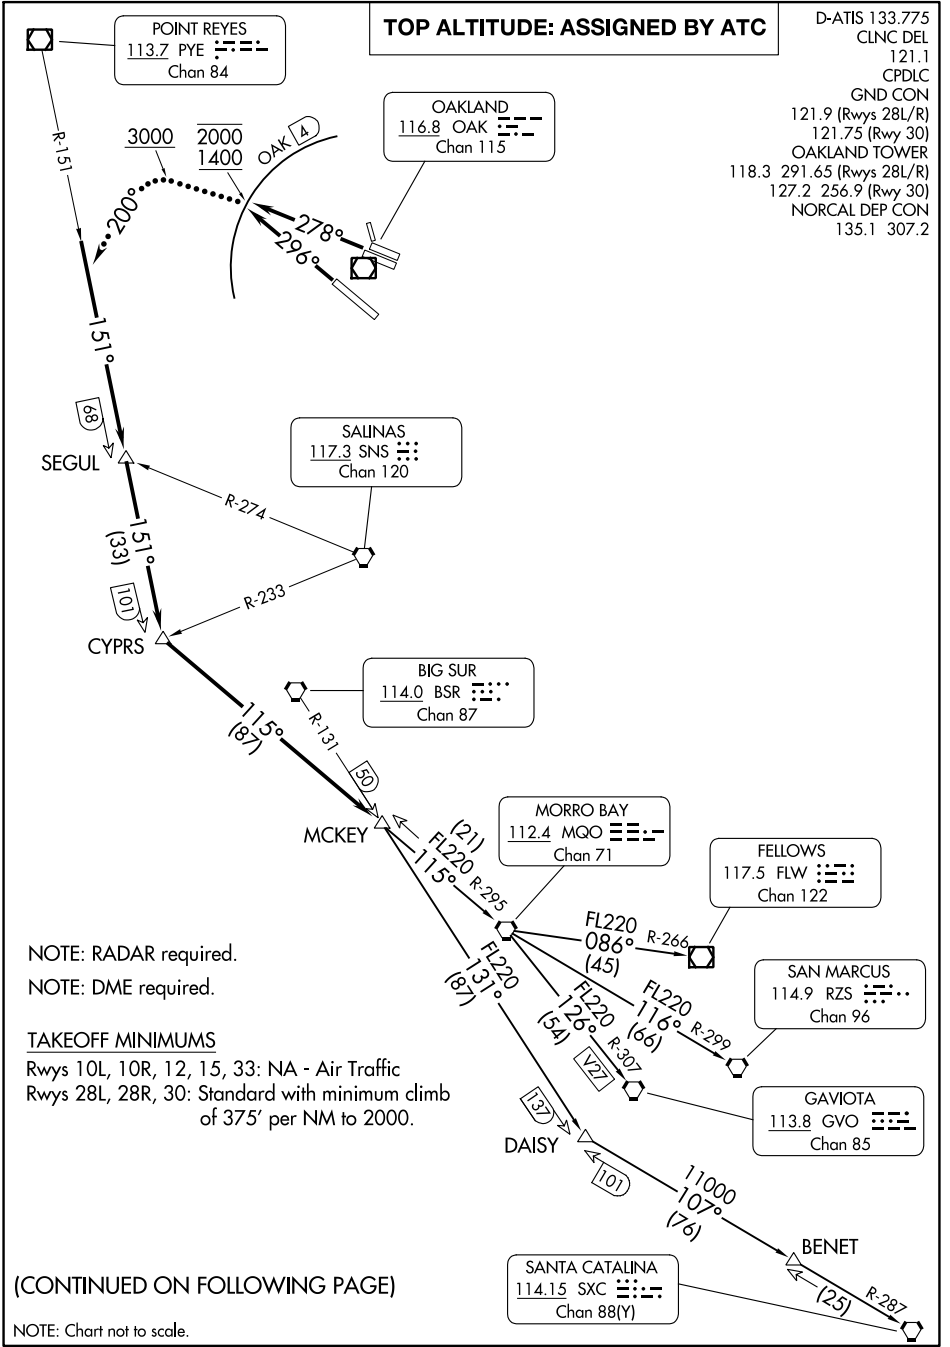

(COAST9.MCKEY) 24025
COAST NINE DEPARTURE

AL-294 (FAA)

METRO OAKLAND INTL (OAK)
 OAKLAND, CALIFORNIA

SW-2, 21 MAR 2024 to 18 APR 2024

SW-2, 21 MAR 2024 to 18 APR 2024

(CONTINUED ON FOLLOWING PAGE)

NOTE: Chart not to scale.

COAST NINE DEPARTURE
 (COAST9.MCKEY) 01FEB18

OAKLAND, CALIFORNIA
 METRO OAKLAND INTL (OAK)