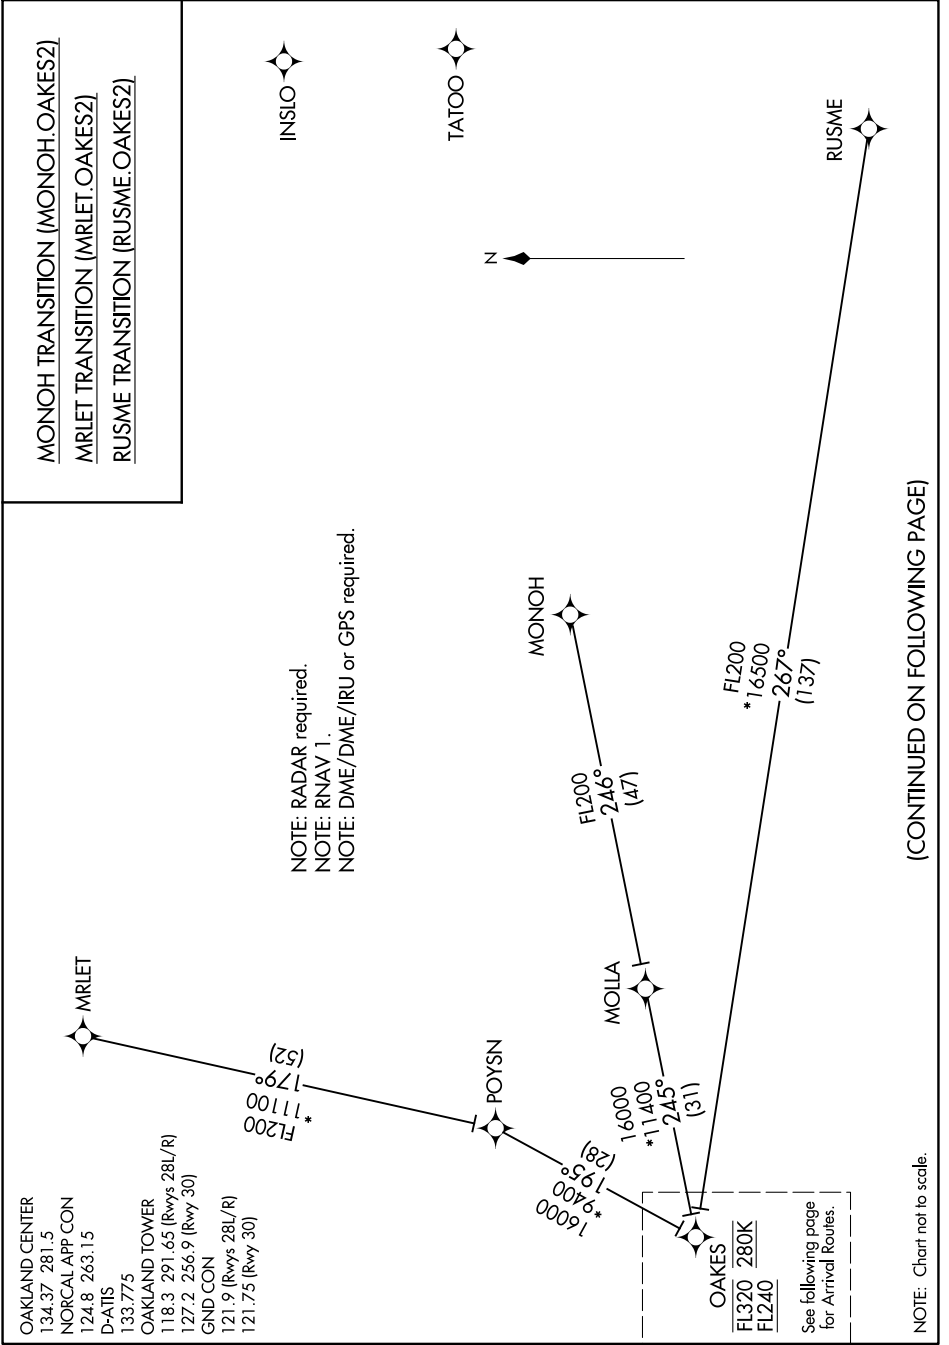

OAKES TWO ARRIVAL (RNAV) Transition Routes

SW-2, 21 MAR 2024 to 18 APR 2024

(CONTINUED ON FOLLOWING PAGE)

SW-2, 21 MAR 2024 to 18 APR 2024

OAKES TWO ARRIVAL (RNAV) Transition Routes